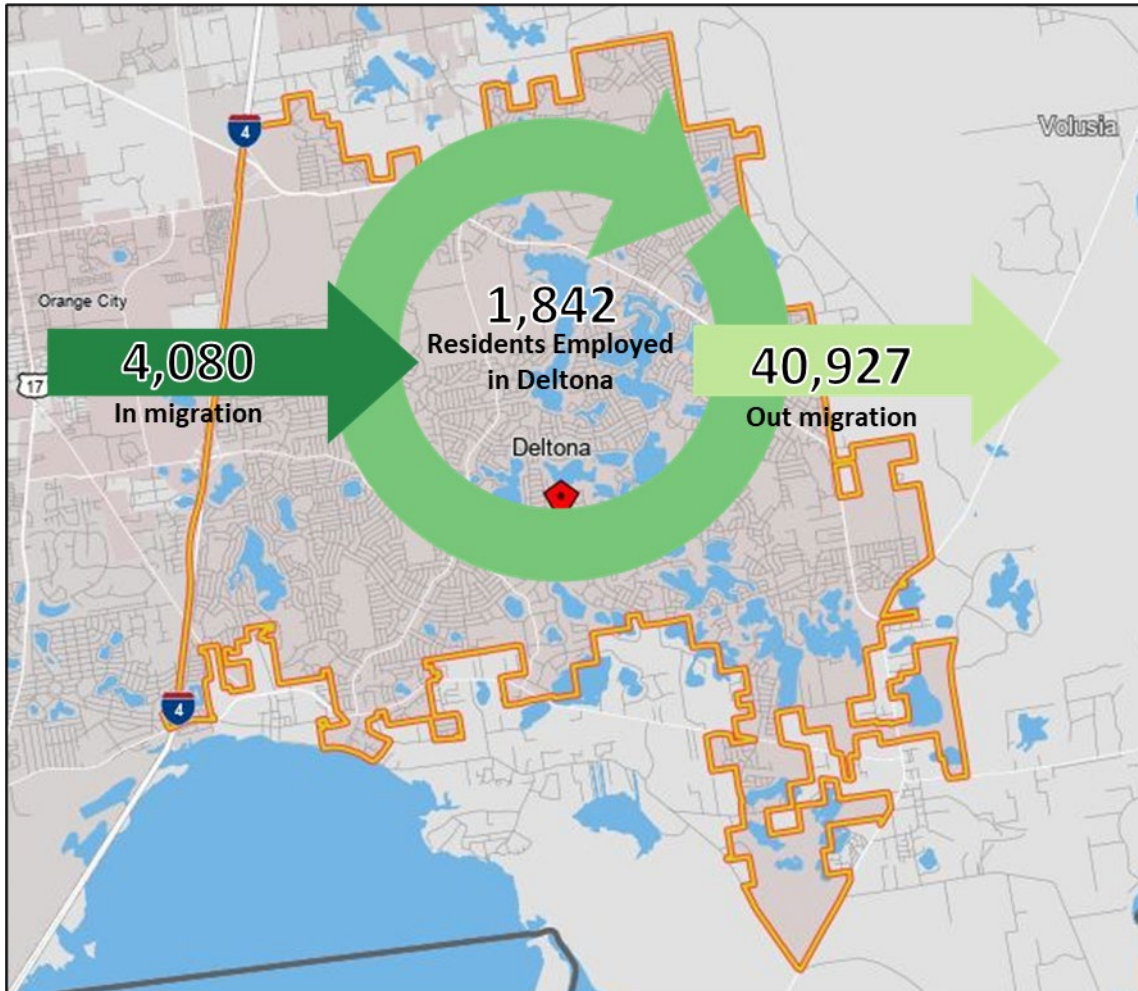

# EMPLOYMENT INFLOW / OUTFLOW – DELTONA, FL

- 4,080 - Employed in Selection Area, Live Outside
- 40,927 - Live in Selection Area, Employed Outside
- 1,842 - Employed and Live in Selection Area

2020 Inflow/Outflow Job Counts (All Jobs)	Count
Employed in Deltona	5,922
Employed in Deltona but Living Outside	4,080
Employed and Living in Deltona	1,842
Living in Deltona	42,769
Living in Deltona but Employed Outside	40,927
Living and Employed in Deltona	1,842
<b>Net Inflow/Outflow for Deltona</b>	<b>(36,847)</b>

Source: US Census On-the-Map Program – 2020 LODES Statistics. All Jobs