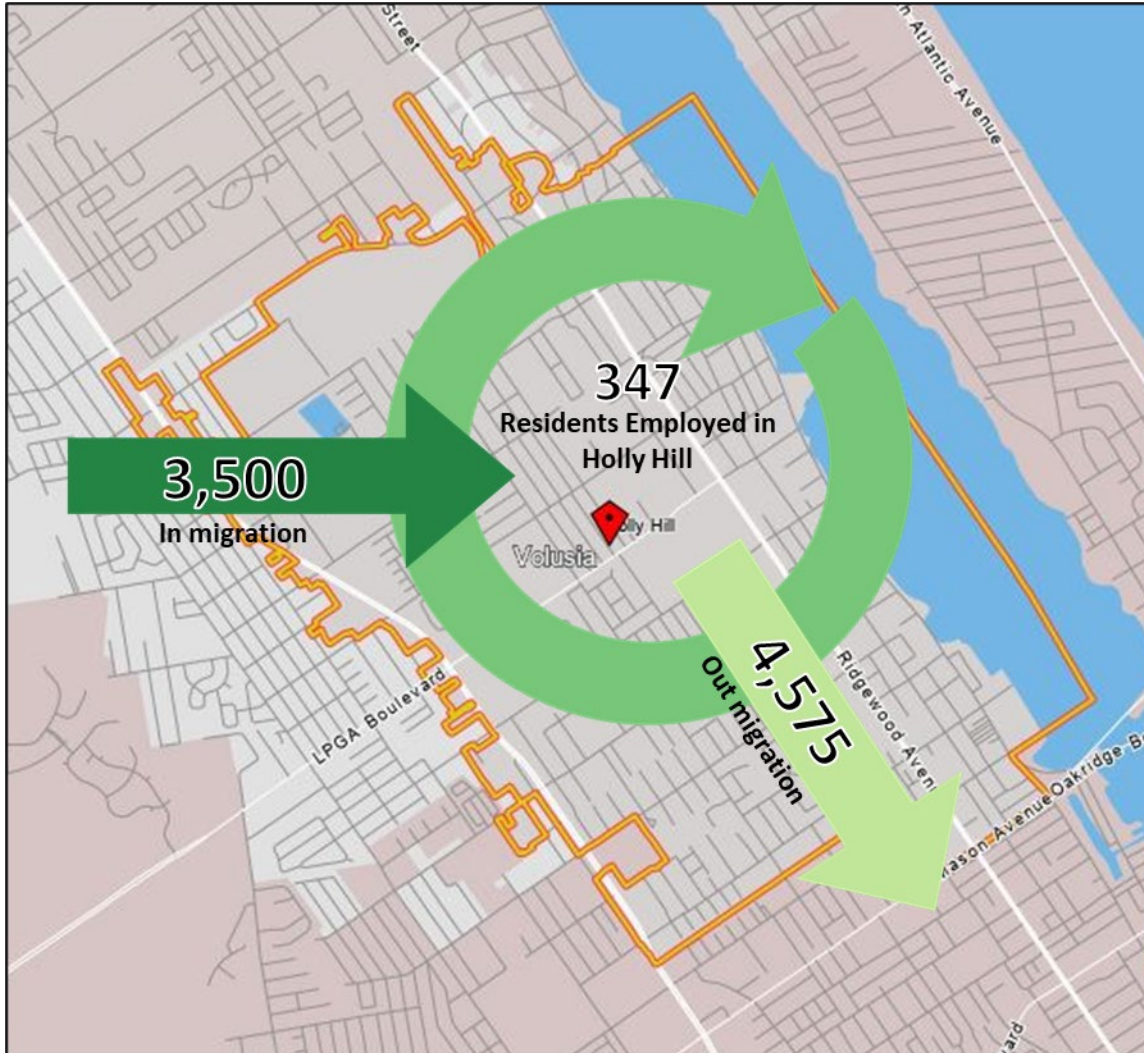

EMPLOYMENT INFLOW / OUTFLOW – HOLLY HILL, FL

- 3,500 - Employed in Selection Area, Live Outside
- 4,575 - Live in Selection Area, Employed Outside
- 347 - Employed and Live in Selection Area

2020 Inflow/Outflow Job Counts (All Jobs)		Count
Employed in Holly Hill		3,847
Employed in Holly Hill but Living Outside		3,500
Employed and Living in Holly Hill		347
Living in Holly Hill		4,922
Living in Holly Hill but Employed Outside		4,575
Living and Employed in Holly Hill		347
Net Inflow/Outflow for Holly Hill		(1,075)

Source: US Census On-the-Map Program – 2020 LODES Statistics. All Jobs