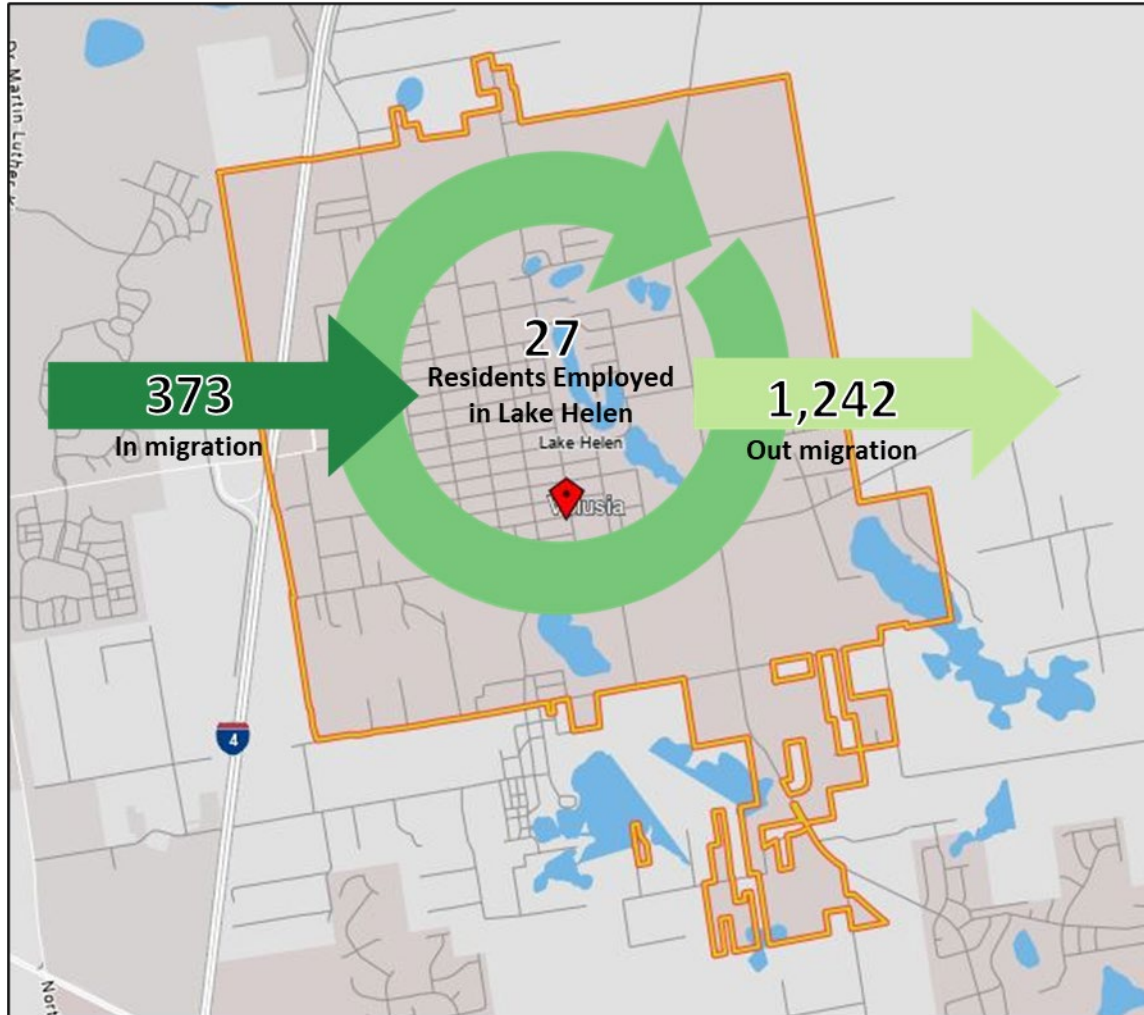

# EMPLOYMENT INFLOW / OUTFLOW – LAKE HELEN, FL

- 373 - Employed in Selection Area, Live Outside
- 1,242 - Live in Selection Area, Employed Outside
- 27 - Employed and Live in Selection Area

2020 Inflow/Outflow Job Counts (All Jobs)	Count
Employed in Lake Helen	400
Employed in Lake Helen but Living Outside	373
Employed and Living in Lake Helen	27
Living in Lake Helen	1,269
Living in Lake Helen but Employed Outside	1,242
Living and Employed in Lake Helen	27
<b>Net Inflow/Outflow for Lake Helen</b>	<b>(869)</b>