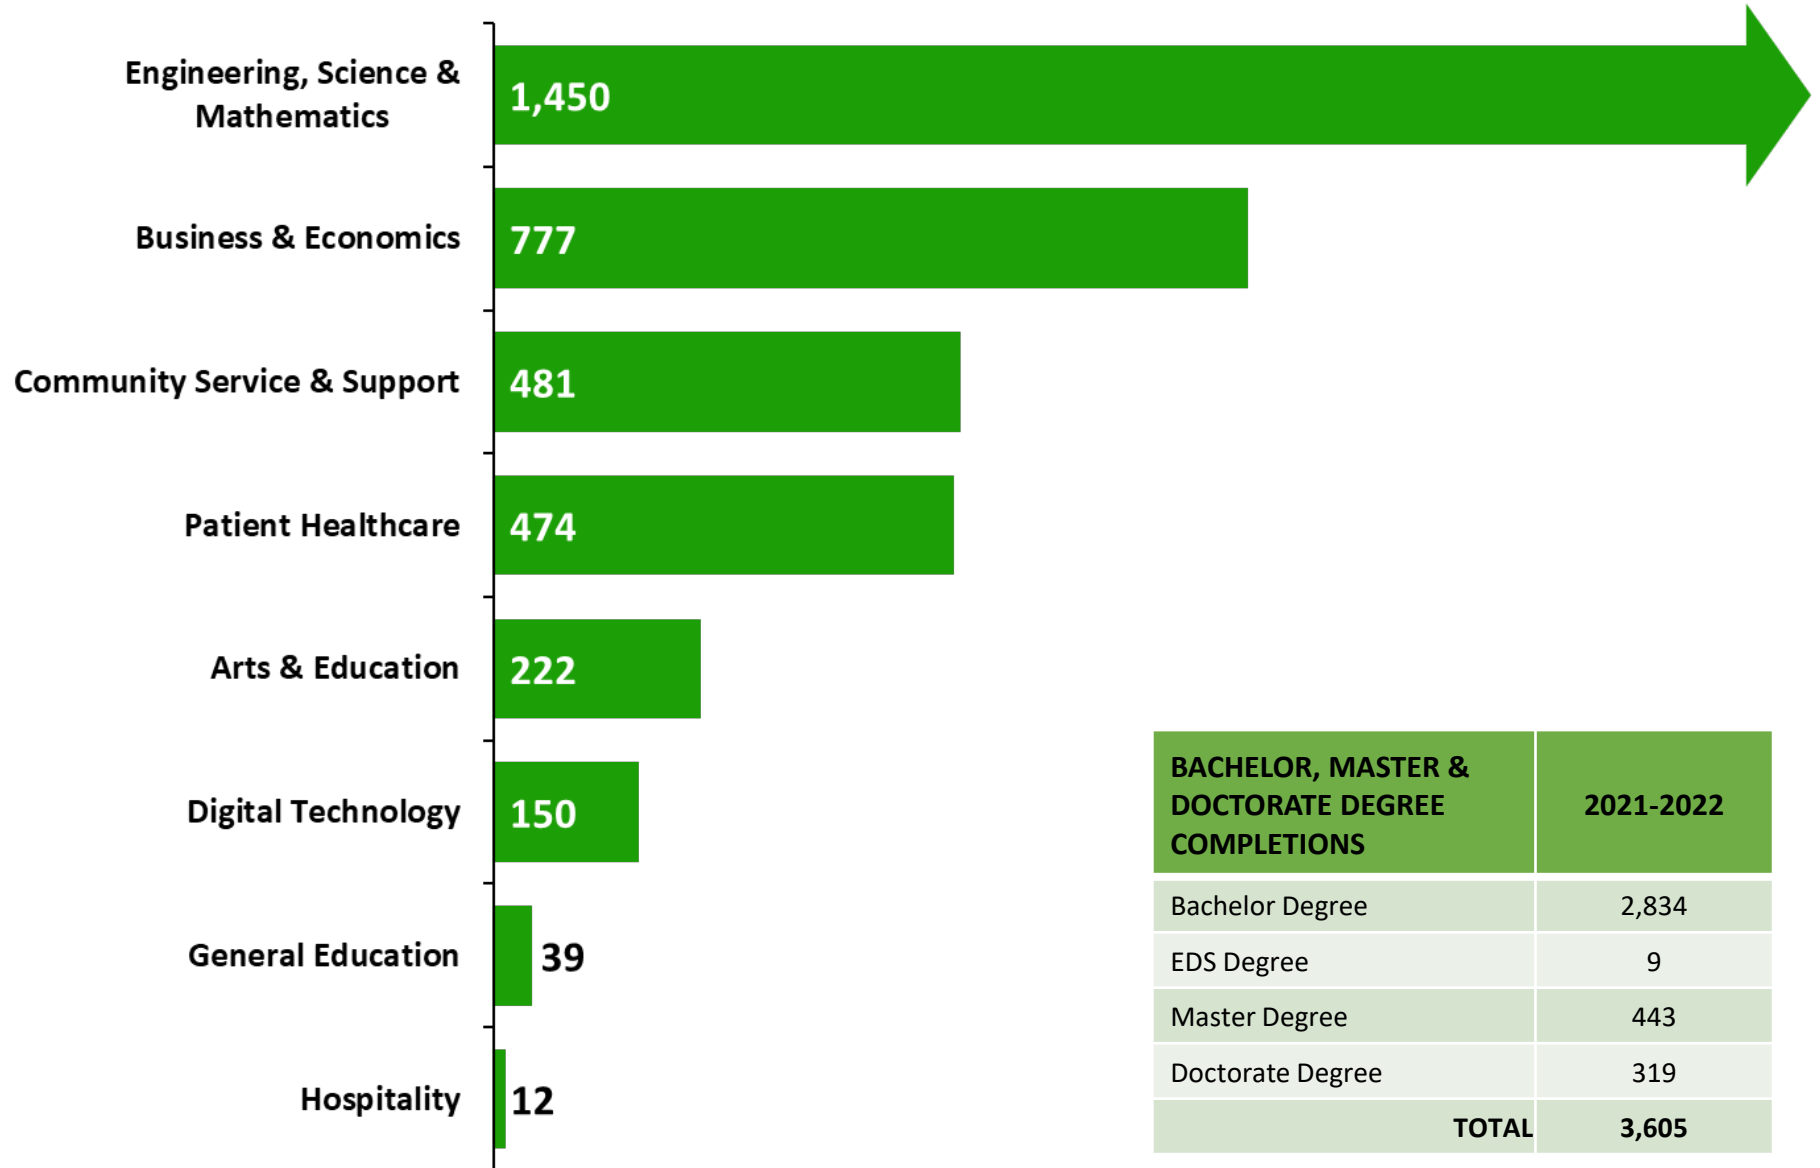

2021-2022 Bachelor, Master and Doctorate Degree Completions

BACHELOR, MASTER & DOCTORATE DEGREE COMPLETIONS	2021-2022
Bachelor Degree	2,834
EDS Degree	9
Master Degree	443
Doctorate Degree	319
TOTAL	3,605