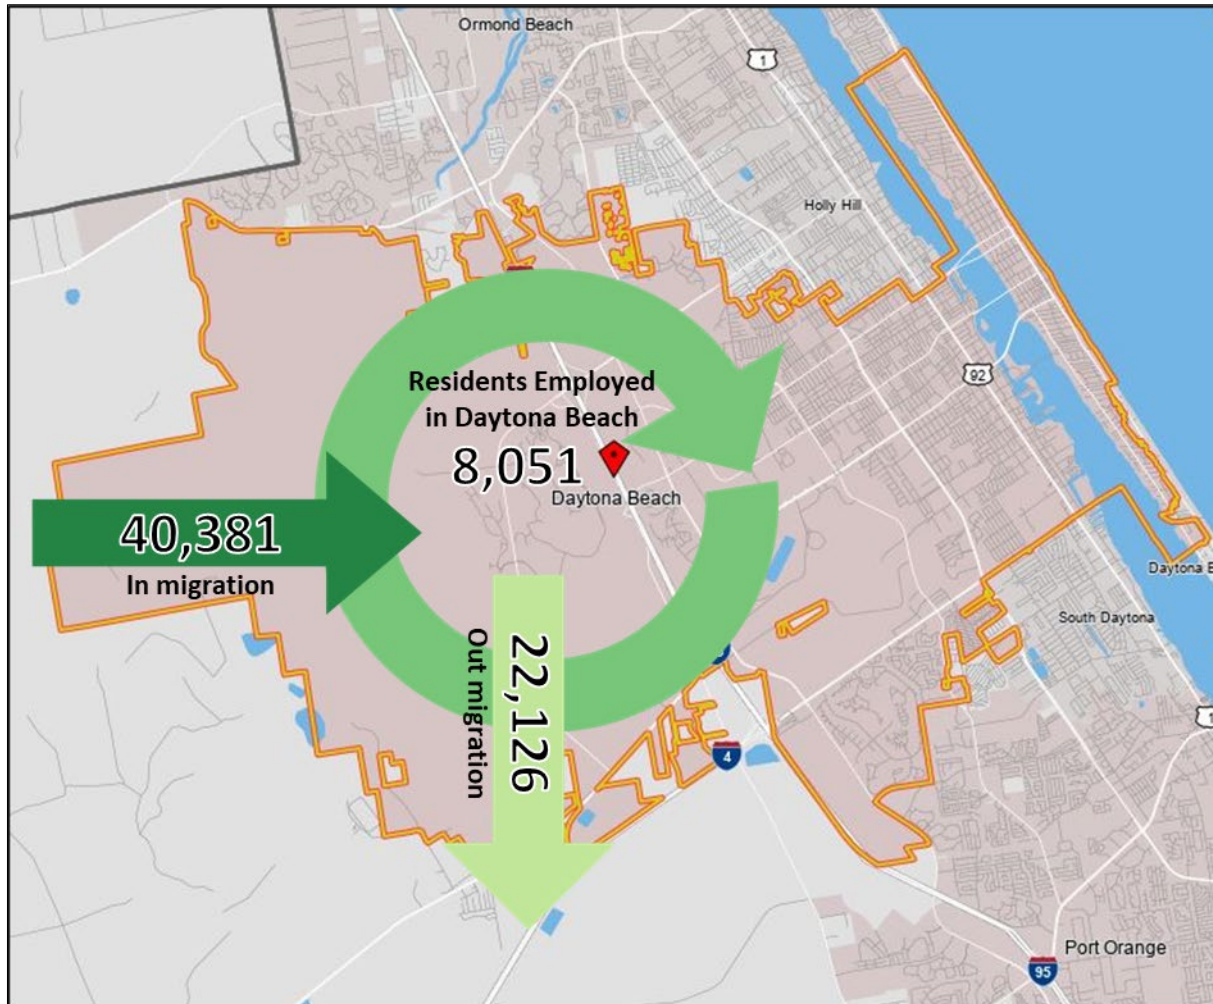

EMPLOYMENT INFLOW / OUTFLOW – DAYTONA BEACH, FL

- 40,381 - Employed in Selection Area, Live Outside
- 18,255 - Live in Selection Area, Employed Outside
- 8,051 - Employed and Live in Selection Area

2020 Inflow/Outflow Job Counts (All Jobs)		Count
Employed in Daytona Beach		48,432
Employed in Daytona Beach but Living Outside		40,381
Employed and Living in Daytona Beach		8,051
Living in Daytona Beach		26,306
Living in Daytona Beach but Employed Outside		18,255
Living and Employed in Daytona Beach		8,051
Net Inflow/Outflow for Daytona Beach		22,126

Source: US Census On-the-Map Program – 2020 LODES Statistics. All Jobs