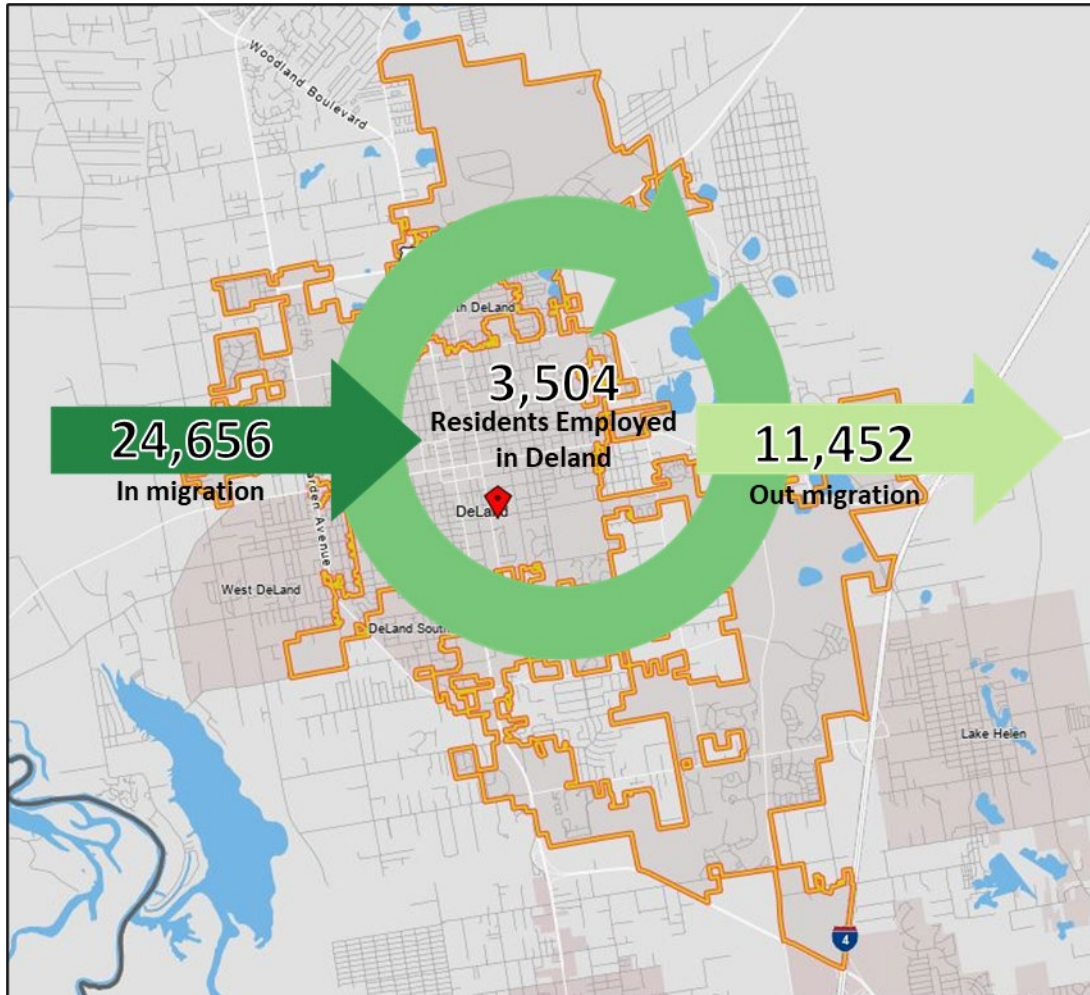

# EMPLOYMENT INFLOW / OUTFLOW – DELAND, FL

- 24,656 - Employed in Selection Area, Live Outside
- 11,452 - Live in Selection Area, Employed Outside
- 3,504 - Employed and Live in Selection Area

2020 Inflow/Outflow Job Counts (All Jobs)		Count
Employed in DeLand		28,160
Employed in DeLand but Living Outside		24,656
Employed and Living in DeLand		3,504
Living in DeLand		14,956
Living in DeLand but Employed Outside		11,452
Living and Employed in DeLand		3,504
<b>Net Inflow/Outflow for DeLand</b>		<b>13,204</b>

Source: US Census On-the-Map Program – 2020 LODES Statistics. All Jobs