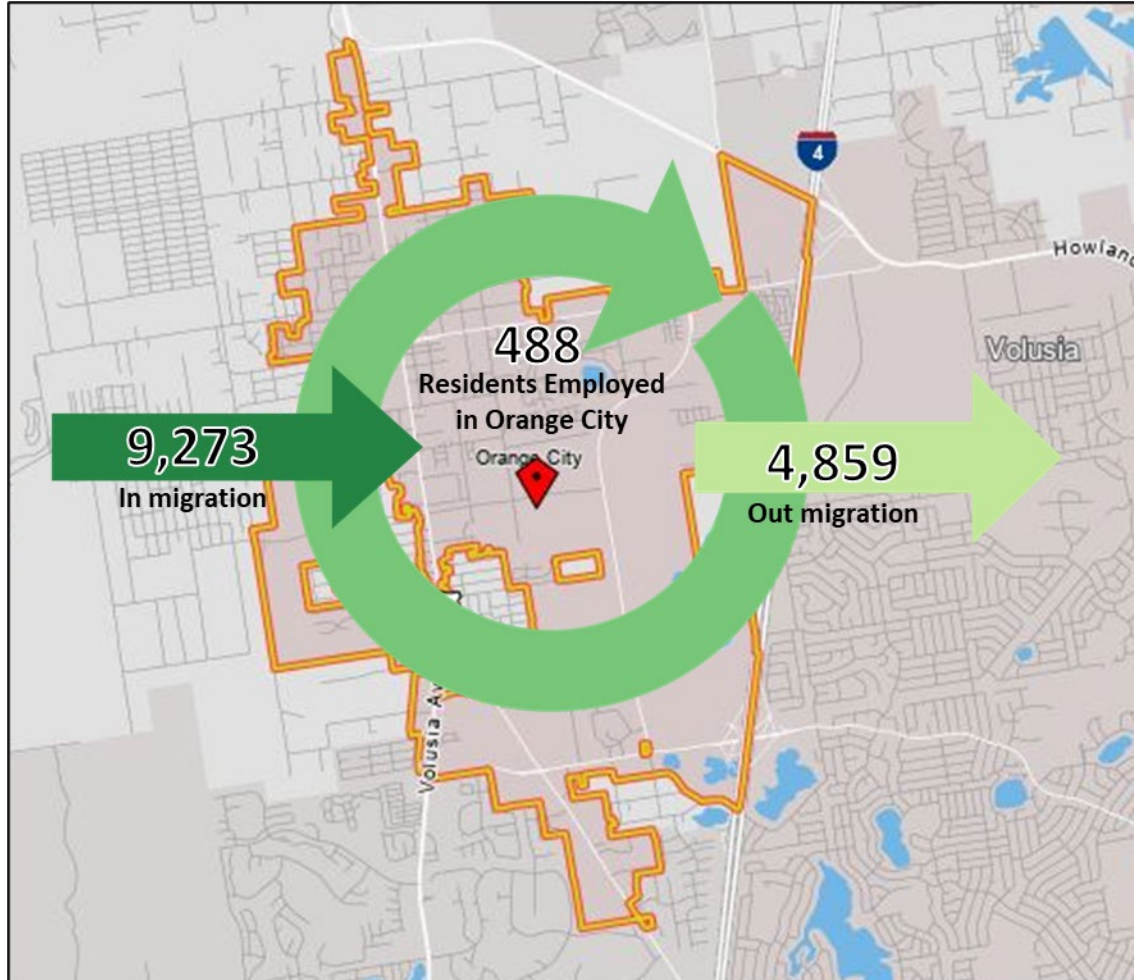

EMPLOYMENT INFLOW / OUTFLOW – ORANGE CITY, FL

- 9,273 - Employed in Selection Area, Live Outside
- 4,859 - Live in Selection Area, Employed Outside
- 488 - Employed and Live in Selection Area

2020 Inflow/Outflow Job Counts (All Jobs)	Count
Employed in Orange City	9,761
Employed in Orange City but Living Outside	9,273
Employed and Living in Orange City	488
Living in Orange City	5,347
Living in Orange City but Employed Outside	4,859
Living and Employed in Orange City	488
Net Inflow/Outflow for Orange City	4,414

Source: US Census On-the-Map Program – 2020 LODES Statistics. All Jobs