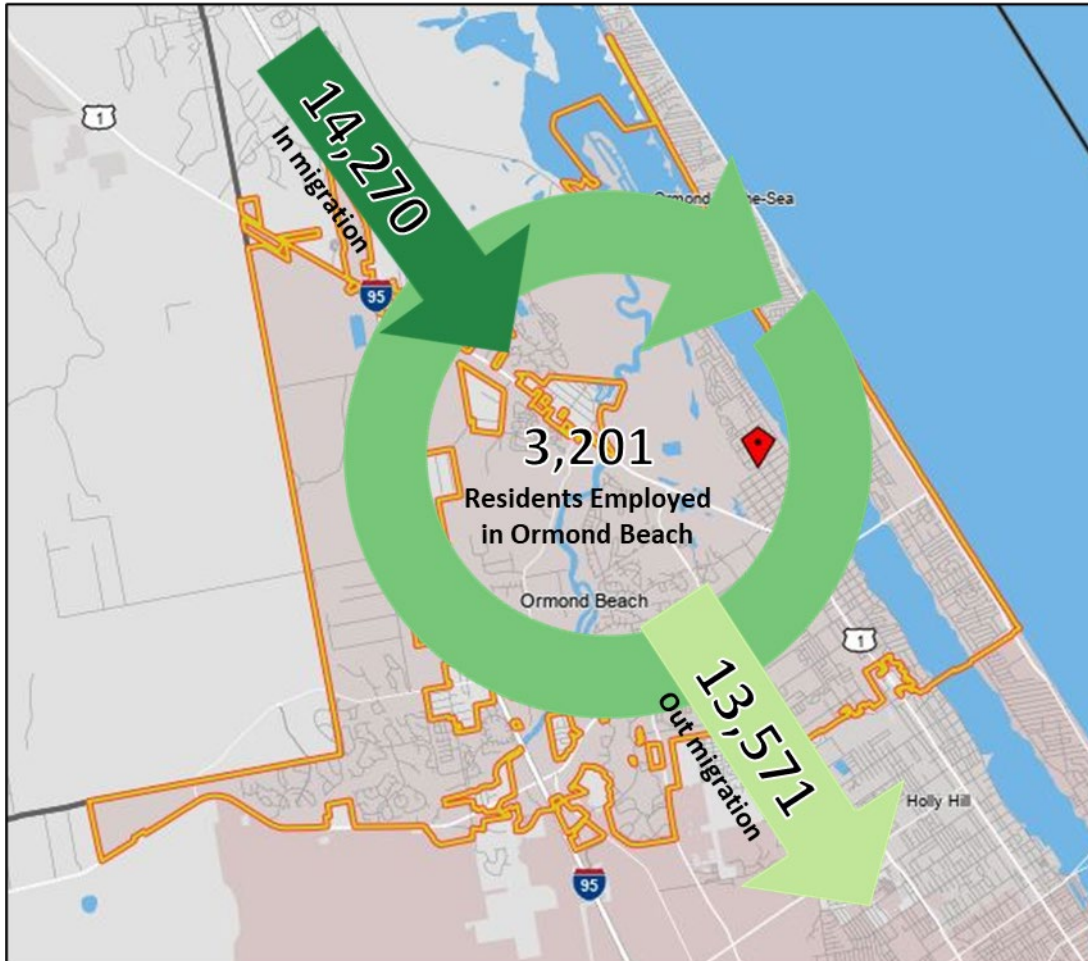

EMPLOYMENT INFLOW / OUTFLOW – ORMOND BEACH, FL

- 14,270 - Employed in Selection Area, Live Outside
- 13,571 - Live in Selection Area, Employed Outside
- 3,201 - Employed and Live in Selection Area

| 2020 Inflow/Outflow Job Counts (All Jobs) | Count |
|---|------------|
| Employed in Ormond Beach | 17,471 |
| Employed in Ormond Beach but Living Outside | 14,270 |
| Employed and Living in Ormond Beach | 3,201 |
| Living in Ormond Beach | 16,772 |
| Living in Ormond Beach but Employed Outside | 13,571 |
| Living and Employed in Ormond Beach | 3,201 |
| Net Inflow/Outflow for Ormond Beach | 699 |

Source: US Census On-the-Map Program – 2020 LODES Statistics. All Jobs