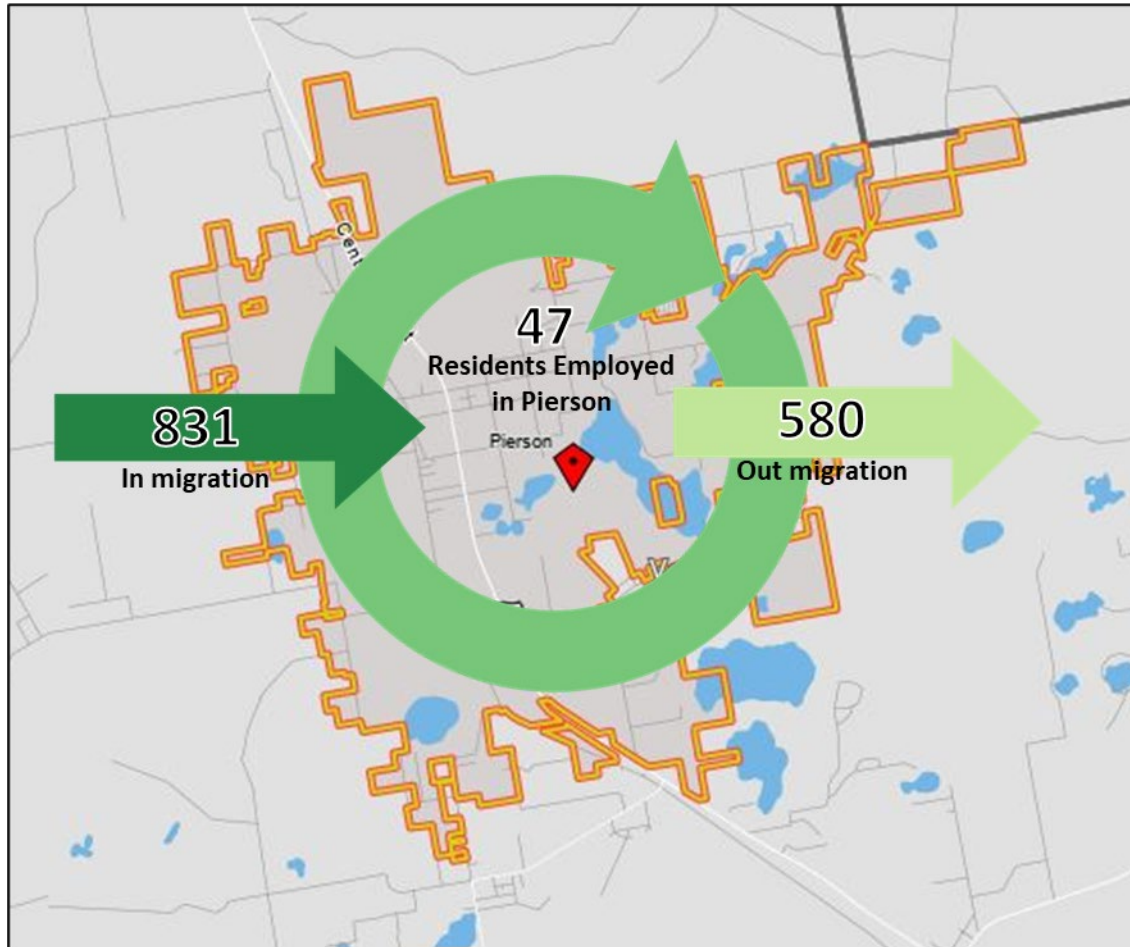

# EMPLOYMENT INFLOW / OUTFLOW – PIERSON, FL

- 831 - Employed in Selection Area, Live Outside
- 580 - Live in Selection Area, Employed Outside
- 47 - Employed and Live in Selection Area

2020 Inflow/Outflow Job Counts (All Jobs)		Count
Employed in Pierson		878
Employed in Pierson but Living Outside		831
Employed and Living in Pierson		47
Living in Pierson		627
Living in Pierson but Employed Outside		580
Living and Employed in Pierson		47
<b>Net Inflow/Outflow for Pierson</b>		<b>251</b>

Source: US Census On-the-Map Program – 2020 LODES Statistics. All Jobs