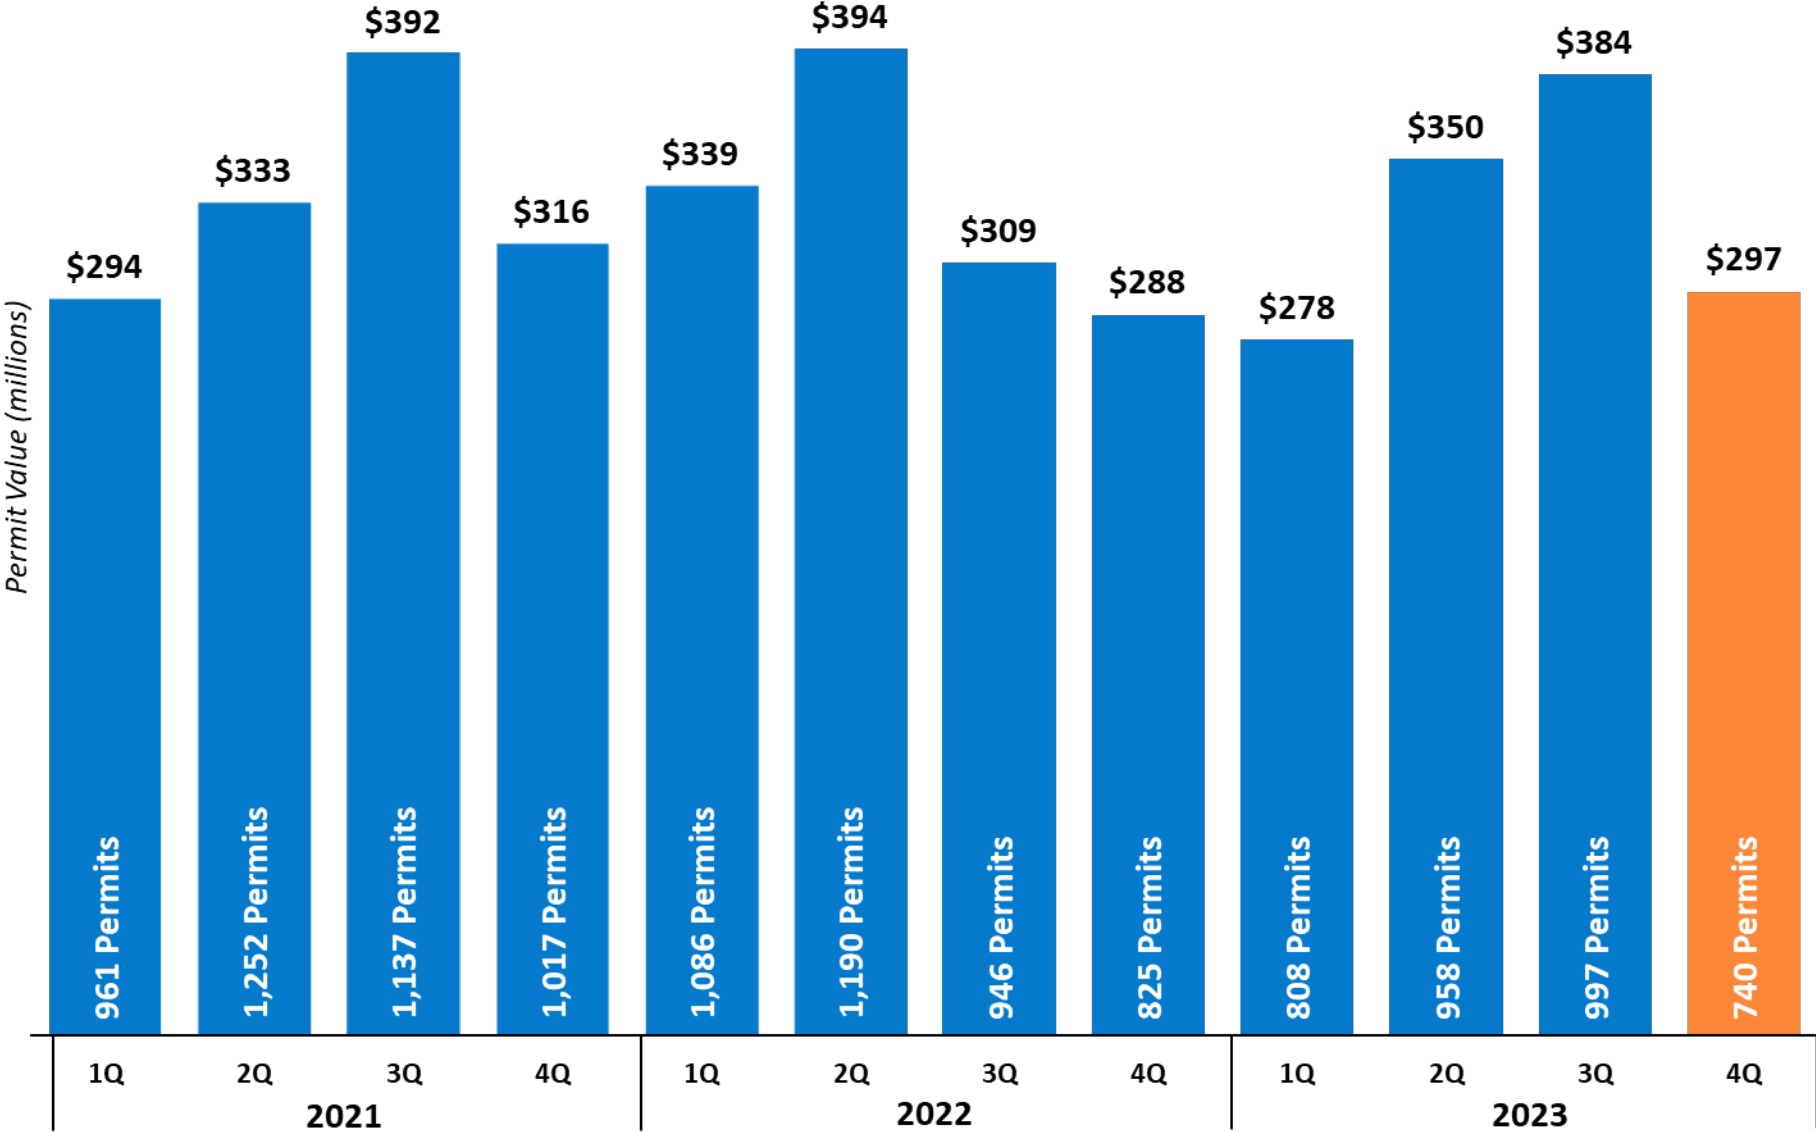

Volusia County Residential New Construction Building Permit Data

Source: City and County permit offices reporting new construction activity.