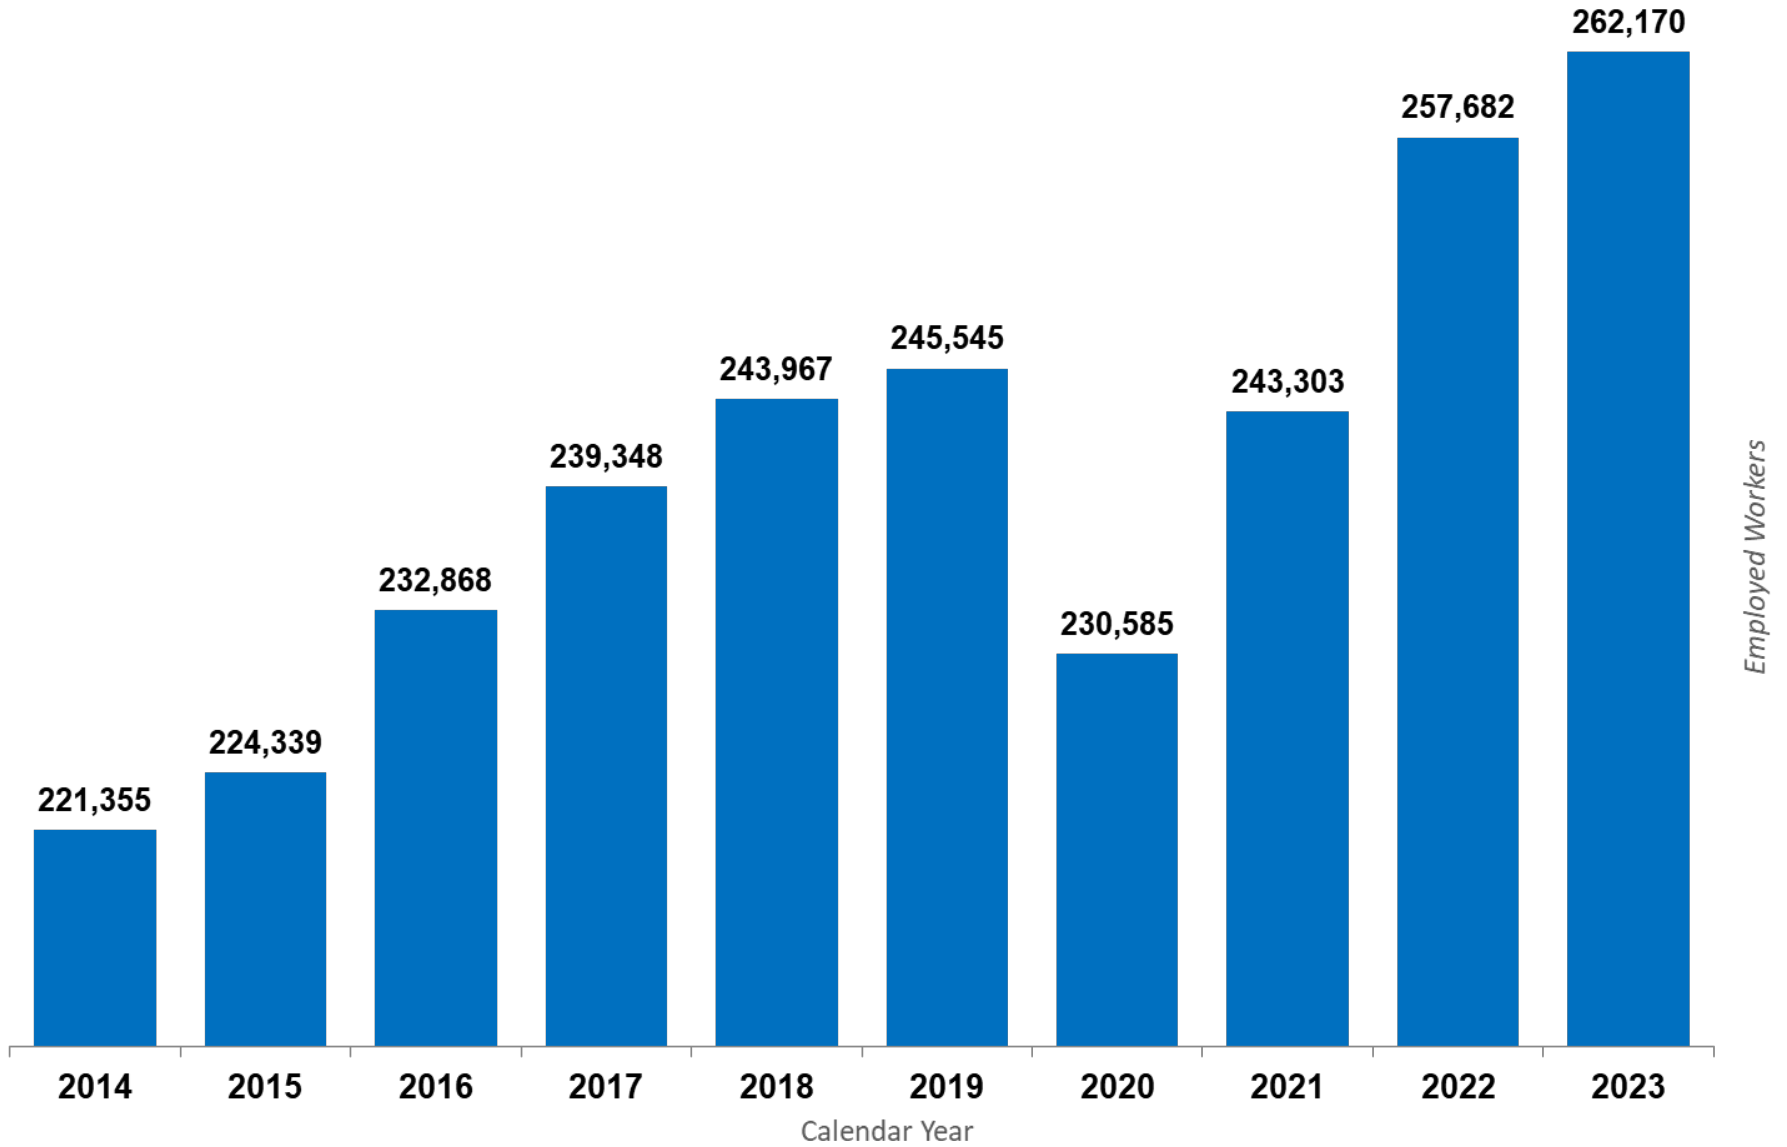

Volusia County Total Employed Workforce

Note: Based upon average monthly available workforce.

Source: FloridaCommerce, Local Area Unemployment Statistics (LAUS) program.