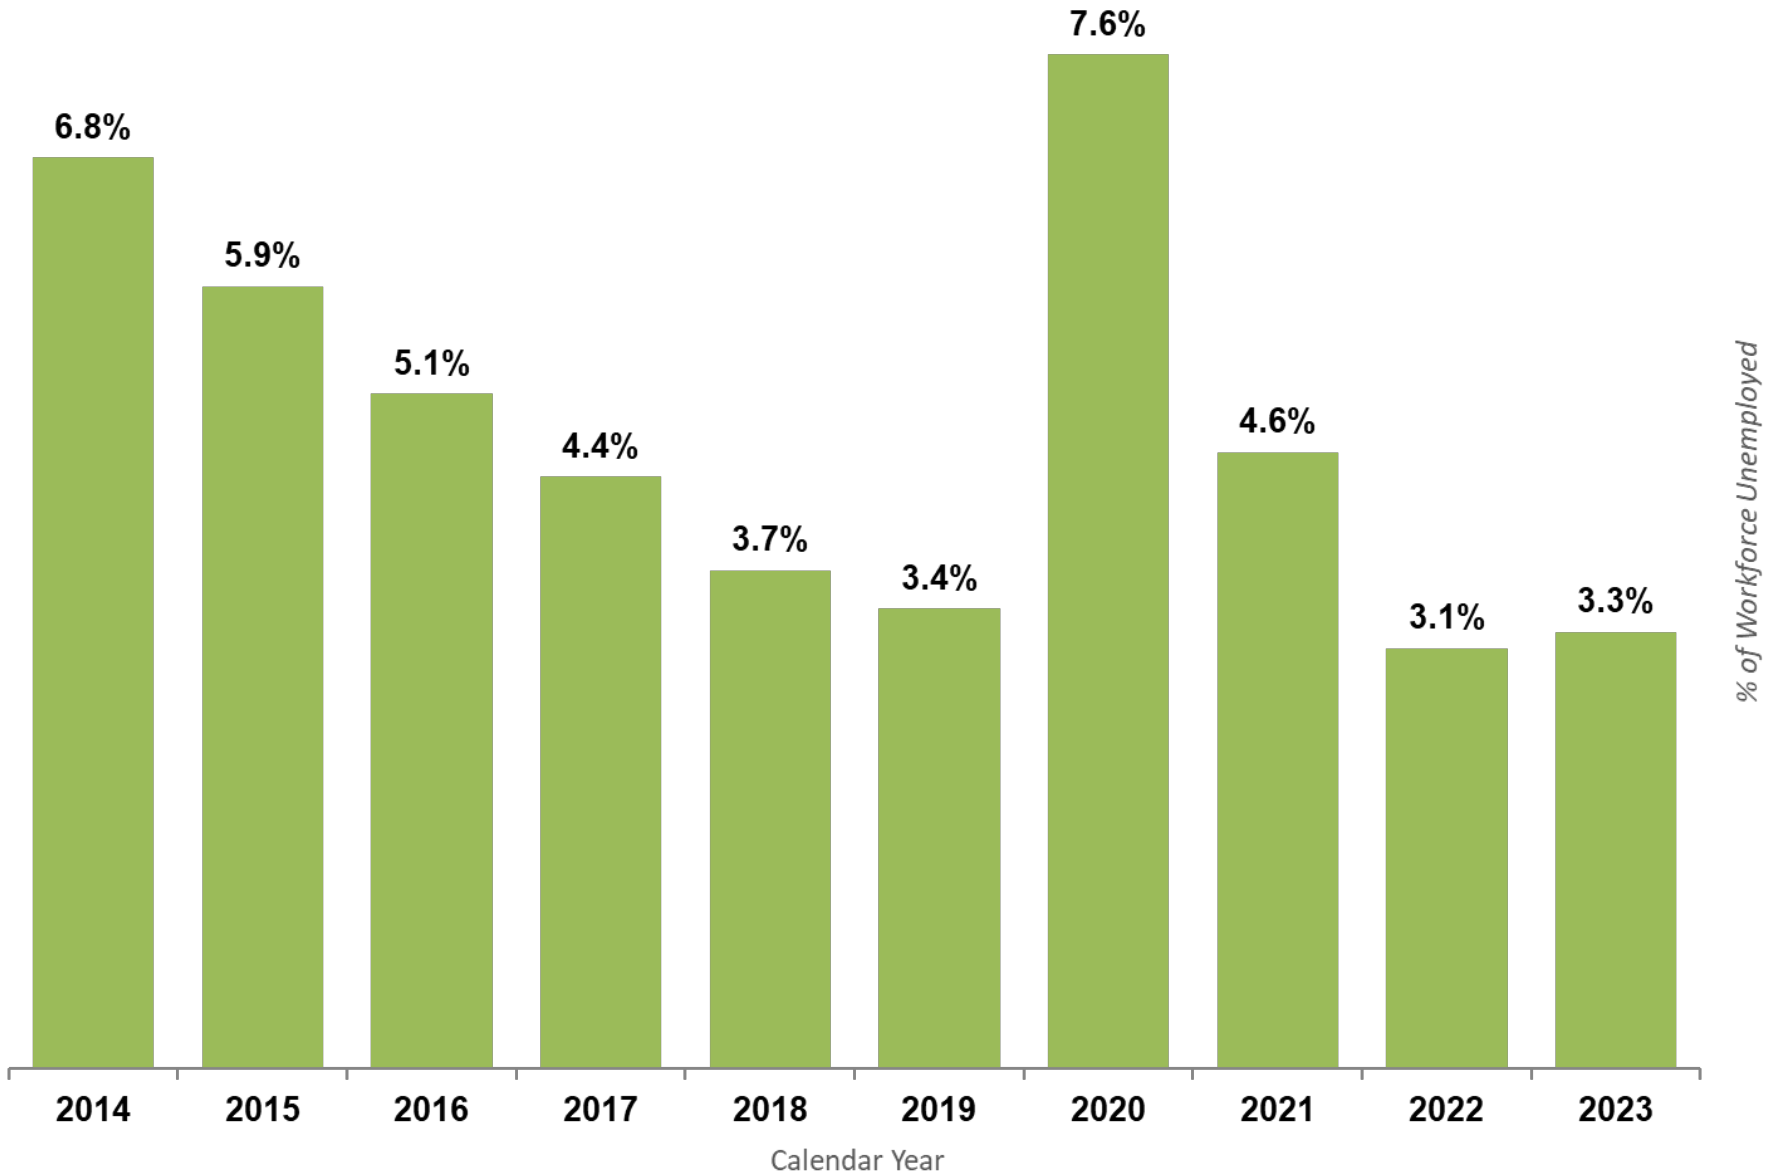

Volusia County Average Unemployment Rate

Note: Based upon average monthly available workforce.

Source: FloridaCommerce, Local Area Unemployment Statistics (LAUS) program.