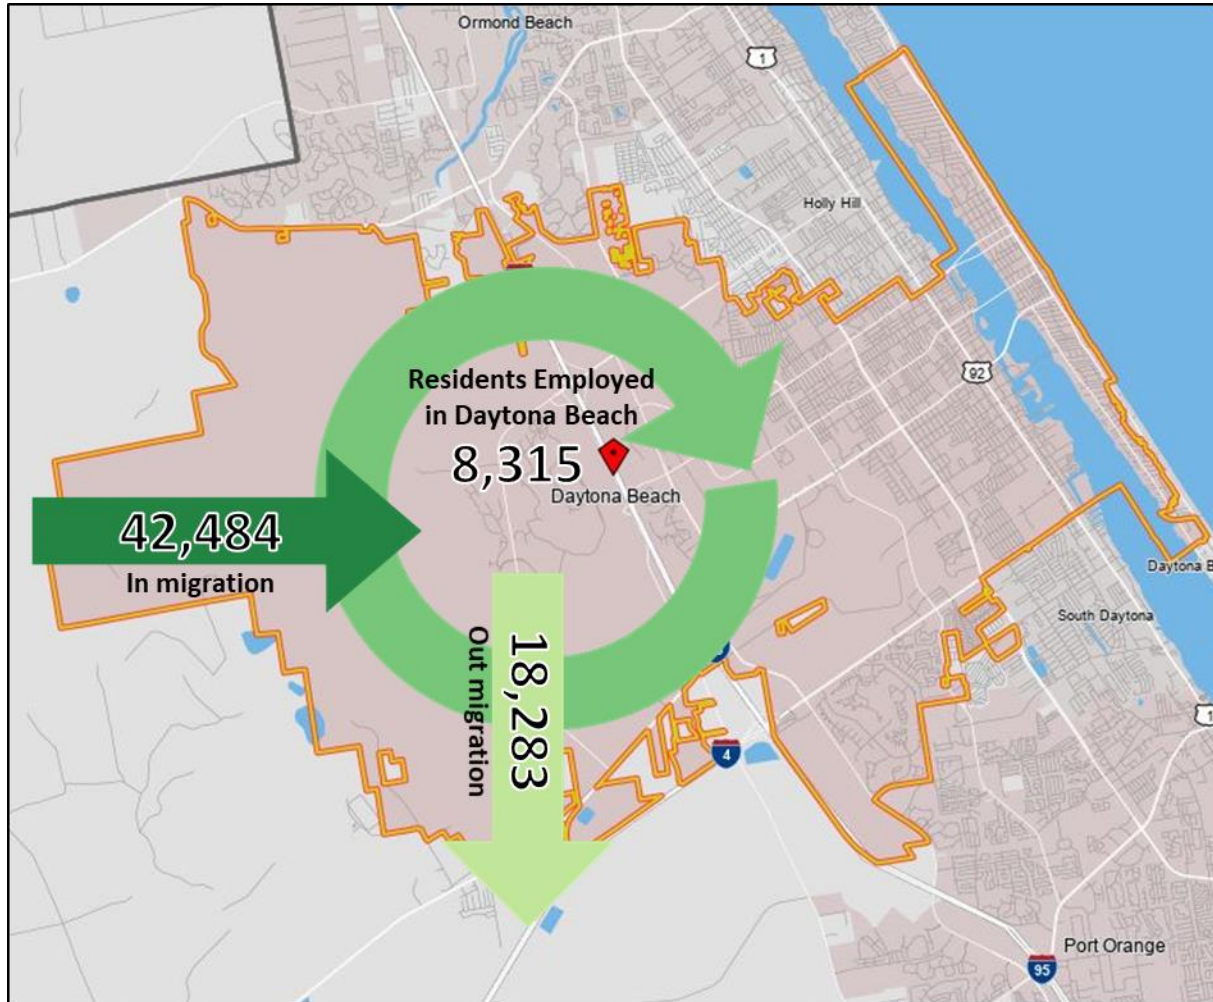

EMPLOYMENT INFLOW / OUTFLOW – DAYTONA BEACH, FL

- 42,484 - Employed in Selection Area, Live Outside
- 18,283 - Live in Selection Area, Employed Outside
- 8,315 - Employed and Live in Selection Area

2019 Inflow/Outflow Job Counts (All Jobs)		Count
Employed in Daytona Beach		50,799
Employed in Daytona Beach but Living Outside		42,484
Employed and Living in Daytona Beach		8,315
Living in Daytona Beach		26,598
Living in Daytona Beach but Employed Outside		18,283
Living and Employed in Daytona Beach		8,315
Net Inflow/Outflow for Daytona Beach		24,201

Source: US Census On-the-Map Program – 2019 LODES Statistics. All Jobs