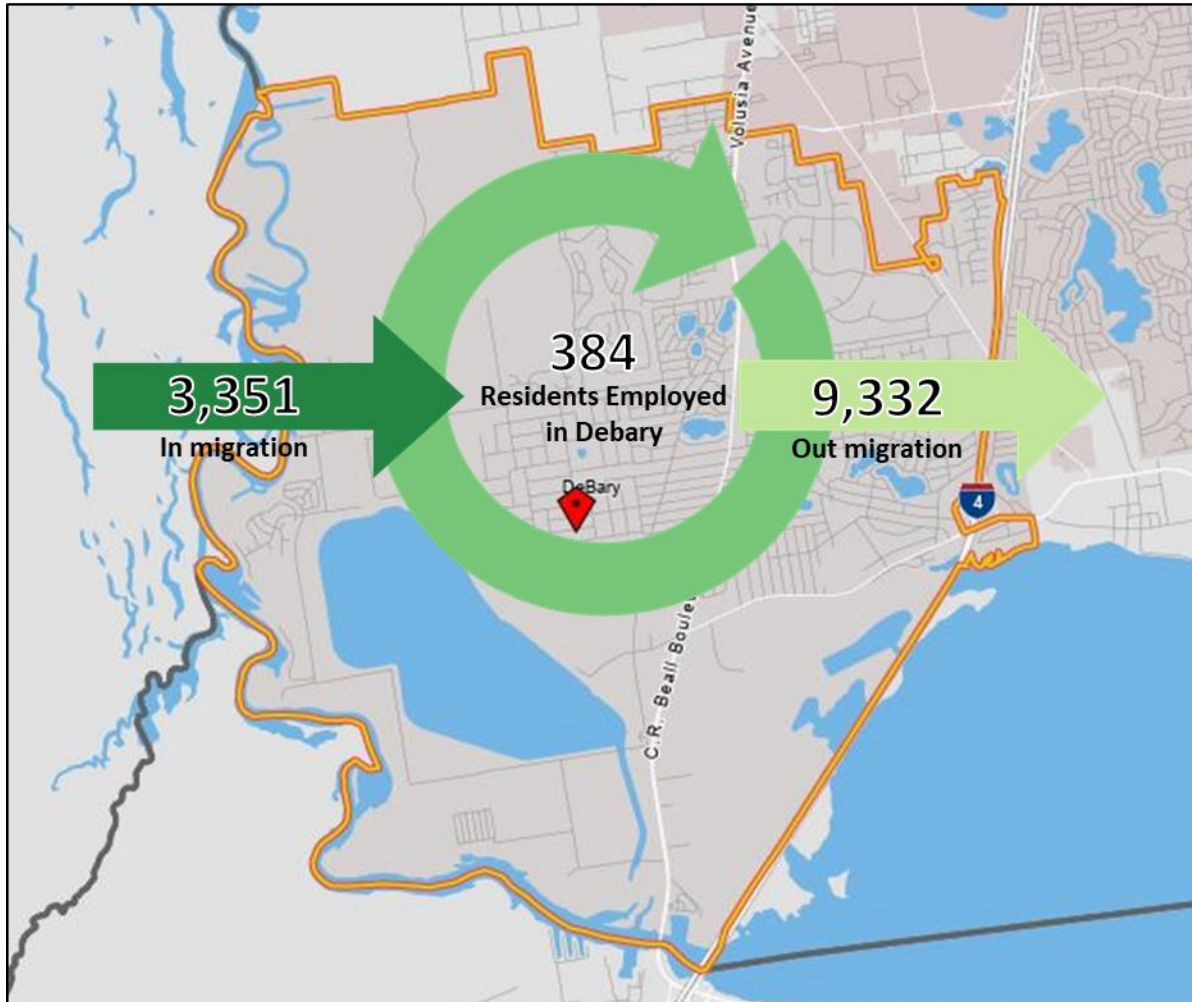

EMPLOYMENT INFLOW / OUTFLOW – DEBARY, FL

- 3,351 - Employed in Selection Area, Live Outside
- 9,332 - Live in Selection Area, Employed Outside
- 384 - Employed and Live in Selection Area

| 2019 Inflow/Outflow Job Counts (All Jobs) | Count |
|---|----------------|
| Employed in DeBary | 3,735 |
| Employed in DeBary but Living Outside | 3,351 |
| Employed and Living in DeBary | 384 |
| Living in DeBary | 9,716 |
| Living in DeBary but Employed Outside | 9,332 |
| Living and Employed in DeBary | 384 |
| Net Inflow/Outflow for DeBary | (5,981) |

Source: US Census On-the-Map Program – 2019 LODES Statistics. All Jobs