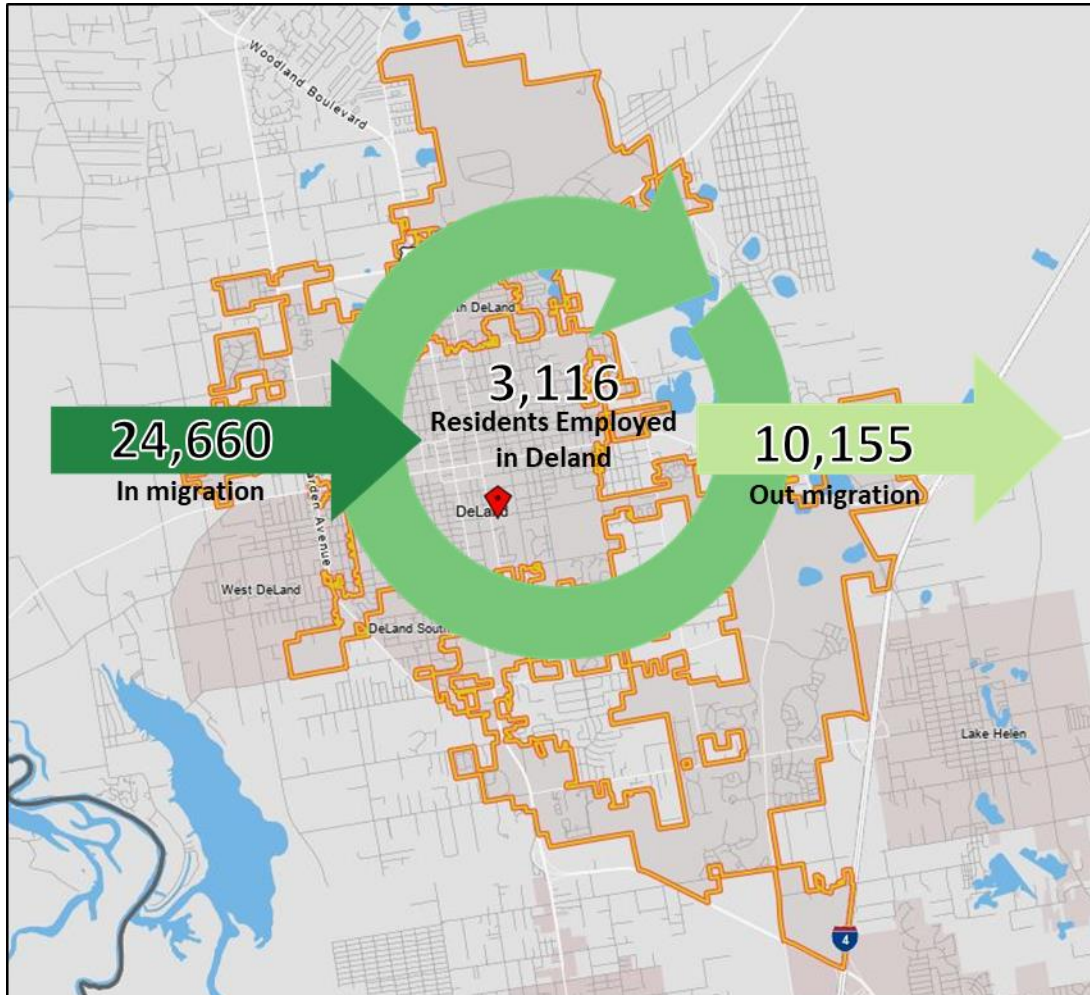

EMPLOYMENT INFLOW / OUTFLOW – DELAND, FL

- 24,660 - Employed in Selection Area, Live Outside
- 10,155 - Live in Selection Area, Employed Outside
- 3,116 - Employed and Live in Selection Area

2019 Inflow/Outflow Job Counts (All Jobs)		Count
Employed in DeLand		27,776
Employed in DeLand but Living Outside		24,660
Employed and Living in DeLand		3,116
Living in DeLand		13,271
Living in DeLand but Employed Outside		10,155
Living and Employed in DeLand		3,116
Net Inflow/Outflow for DeLand		14,505

Source: US Census On-the-Map Program – 2019 LODES Statistics. All Jobs