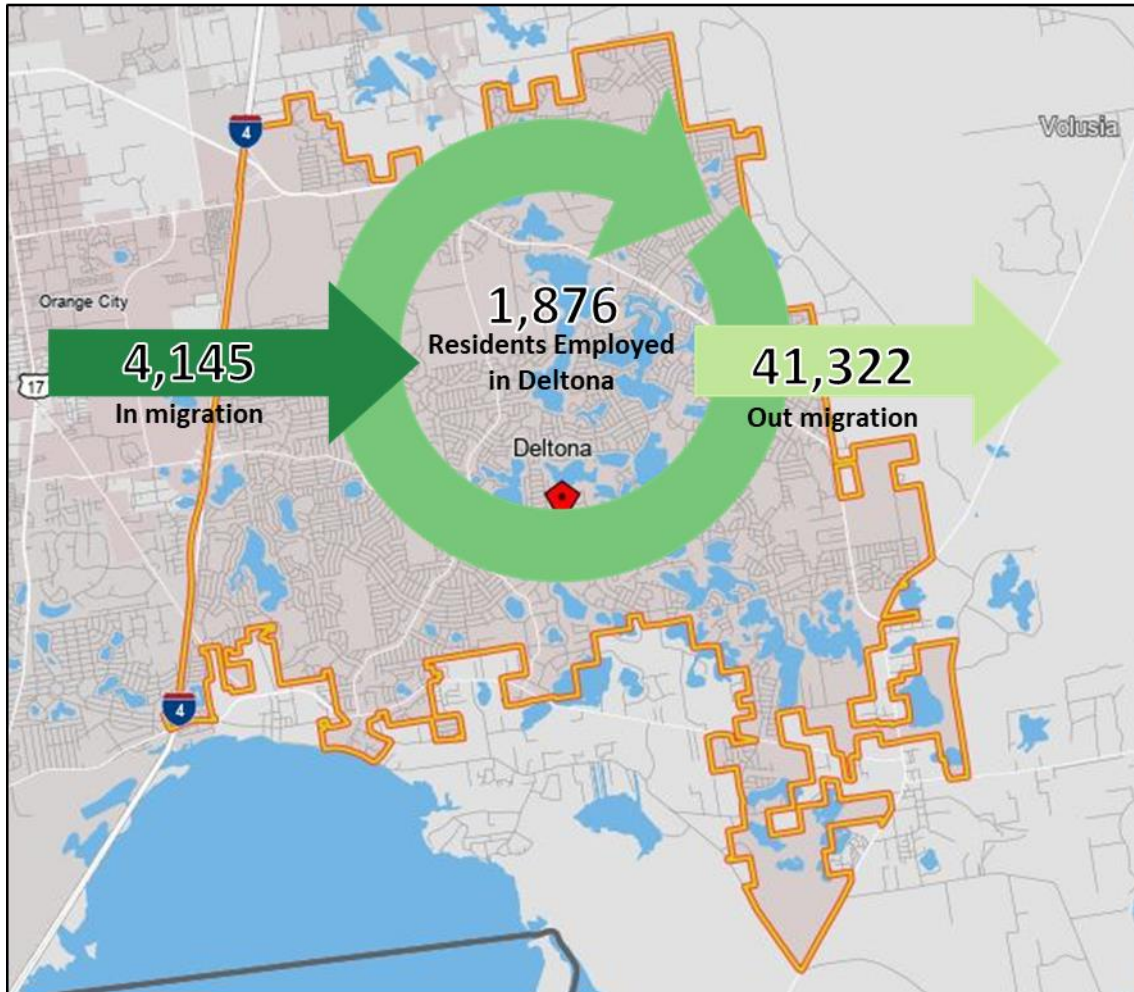

# EMPLOYMENT INFLOW / OUTFLOW – DELTONA, FL

- 4,145 - Employed in Selection Area, Live Outside
- 41,322 - Live in Selection Area, Employed Outside
- 1,876 - Employed and Live in Selection Area

2019 Inflow/Outflow Job Counts (All Jobs)	Count
Employed in Deltona	6,021
Employed in Deltona but Living Outside	4,145
Employed and Living in Deltona	1,876
Living in Deltona	43,198
Living in Deltona but Employed Outside	41,322
Living and Employed in Deltona	1,876
<b>Net Inflow/Outflow for Deltona</b>	<b>(37,177)</b>

Source: US Census On-the-Map Program – 2019 LODES Statistics. All Jobs