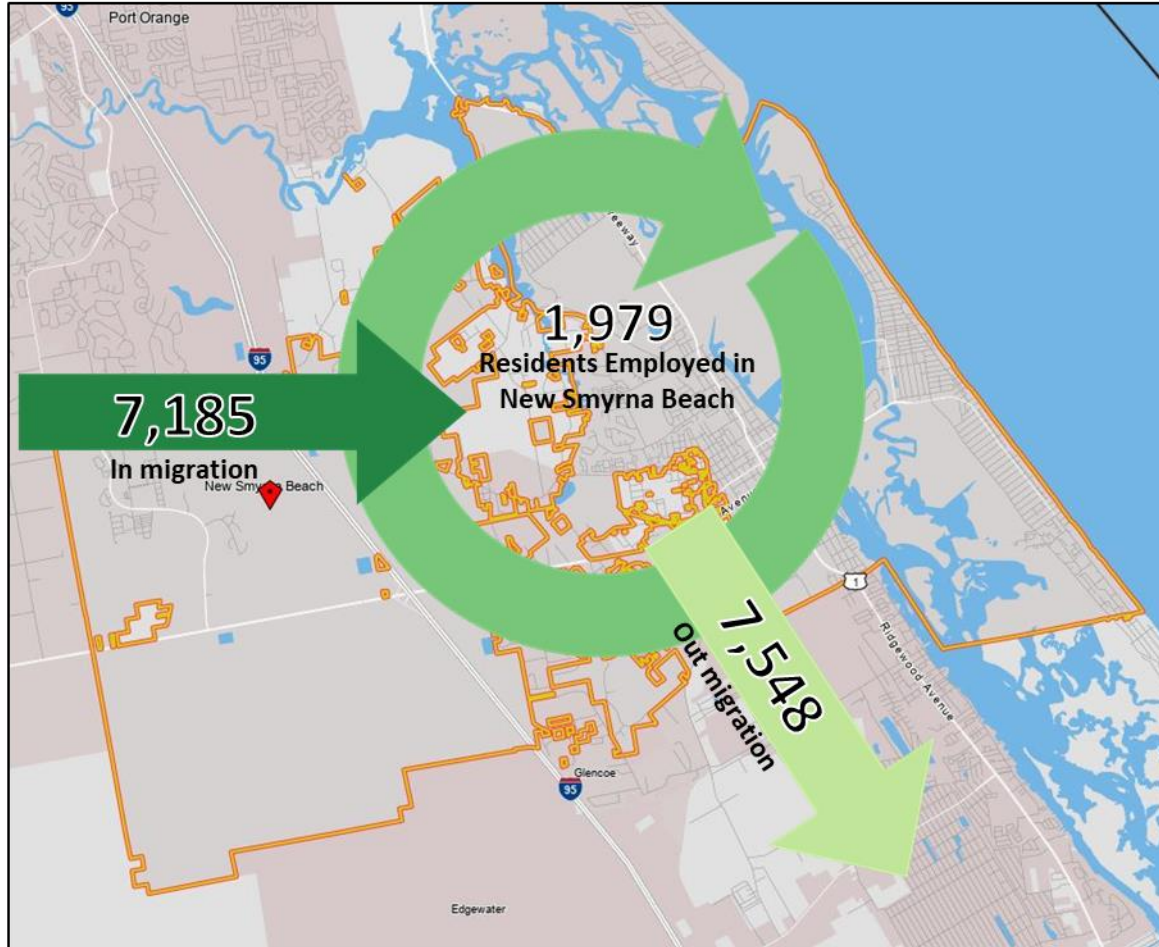

# EMPLOYMENT INFLOW / OUTFLOW – NEW SMYRNA BEACH, FL

- 7,185 - Employed in Selection Area, Live Outside
- 7,548 - Live in Selection Area, Employed Outside
- 1,979 - Employed and Live in Selection Area

2019 Inflow/Outflow Job Counts (All Jobs)	Count
Employed in New Smyrna Beach	9,164
Employed in New Smyrna Beach but Living Outside	7,185
Employed and Living in New Smyrna Beach	1,979
Living in New Smyrna Beach	9,527
Living in New Smyrna Beach but Employed Outside	7,548
Living and Employed in New Smyrna Beach	1,979
<b>Net Inflow/Outflow for New Smyrna Beach</b>	<b>(363)</b>

Source: US Census On-the-Map Program – 2019 LODES Statistics. All Jobs