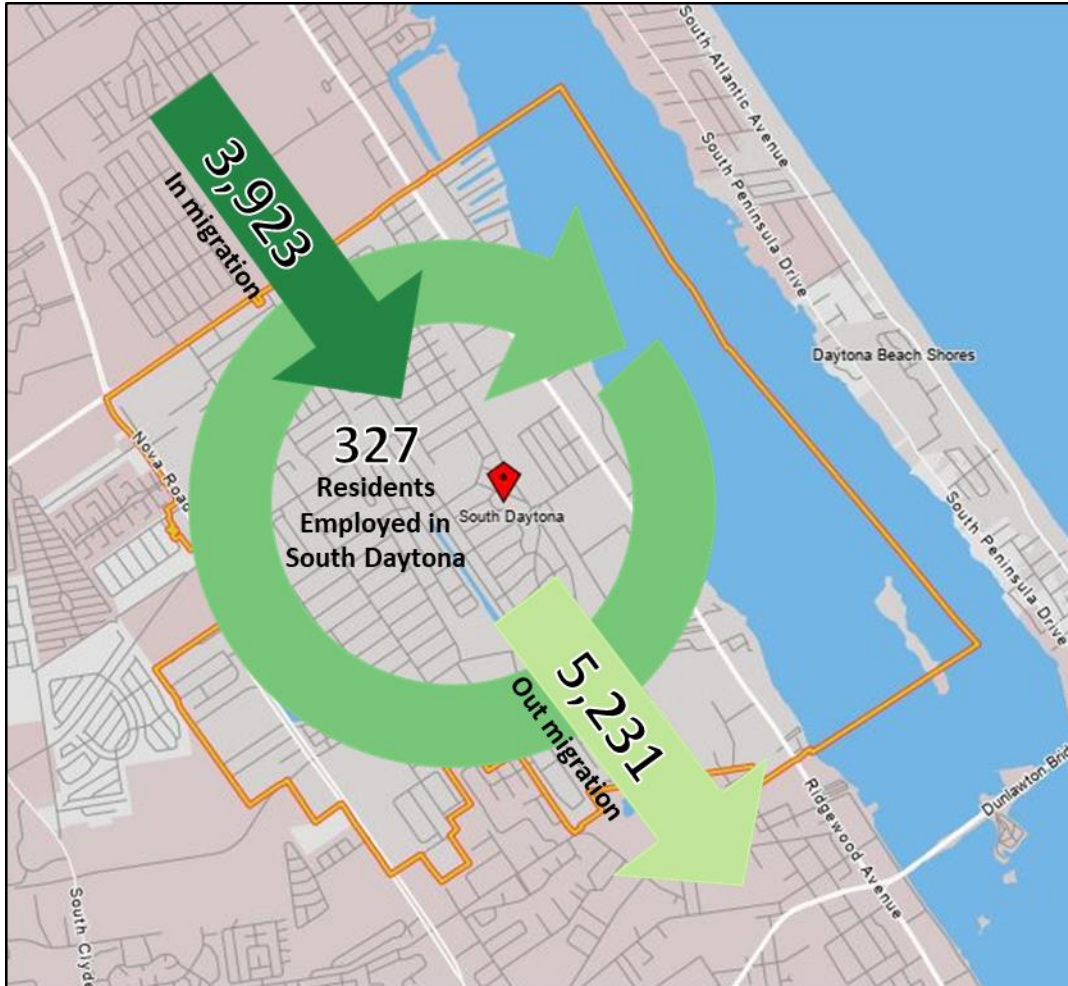

# EMPLOYMENT INFLOW / OUTFLOW – SOUTH DAYTONA, FL

- 3,923 - Employed in Selection Area, Live Outside
- 5,231 - Live in Selection Area, Employed Outside
- 327 - Employed and Live in Selection Area

2019 Inflow/Outflow Job Counts (All Jobs)		Count
Employed in South Daytona		4,250
Employed in South Daytona but Living Outside		3,923
Employed and Living in South Daytona		327
Living in South Daytona		5,558
Living in South Daytona but Employed Outside		5,231
Living and Employed in South Daytona		327
<b>Net Inflow/Outflow for South Daytona</b>		<b>(1,308)</b>

Source: US Census On-the-Map Program – 2019 LODES Statistics. All Jobs