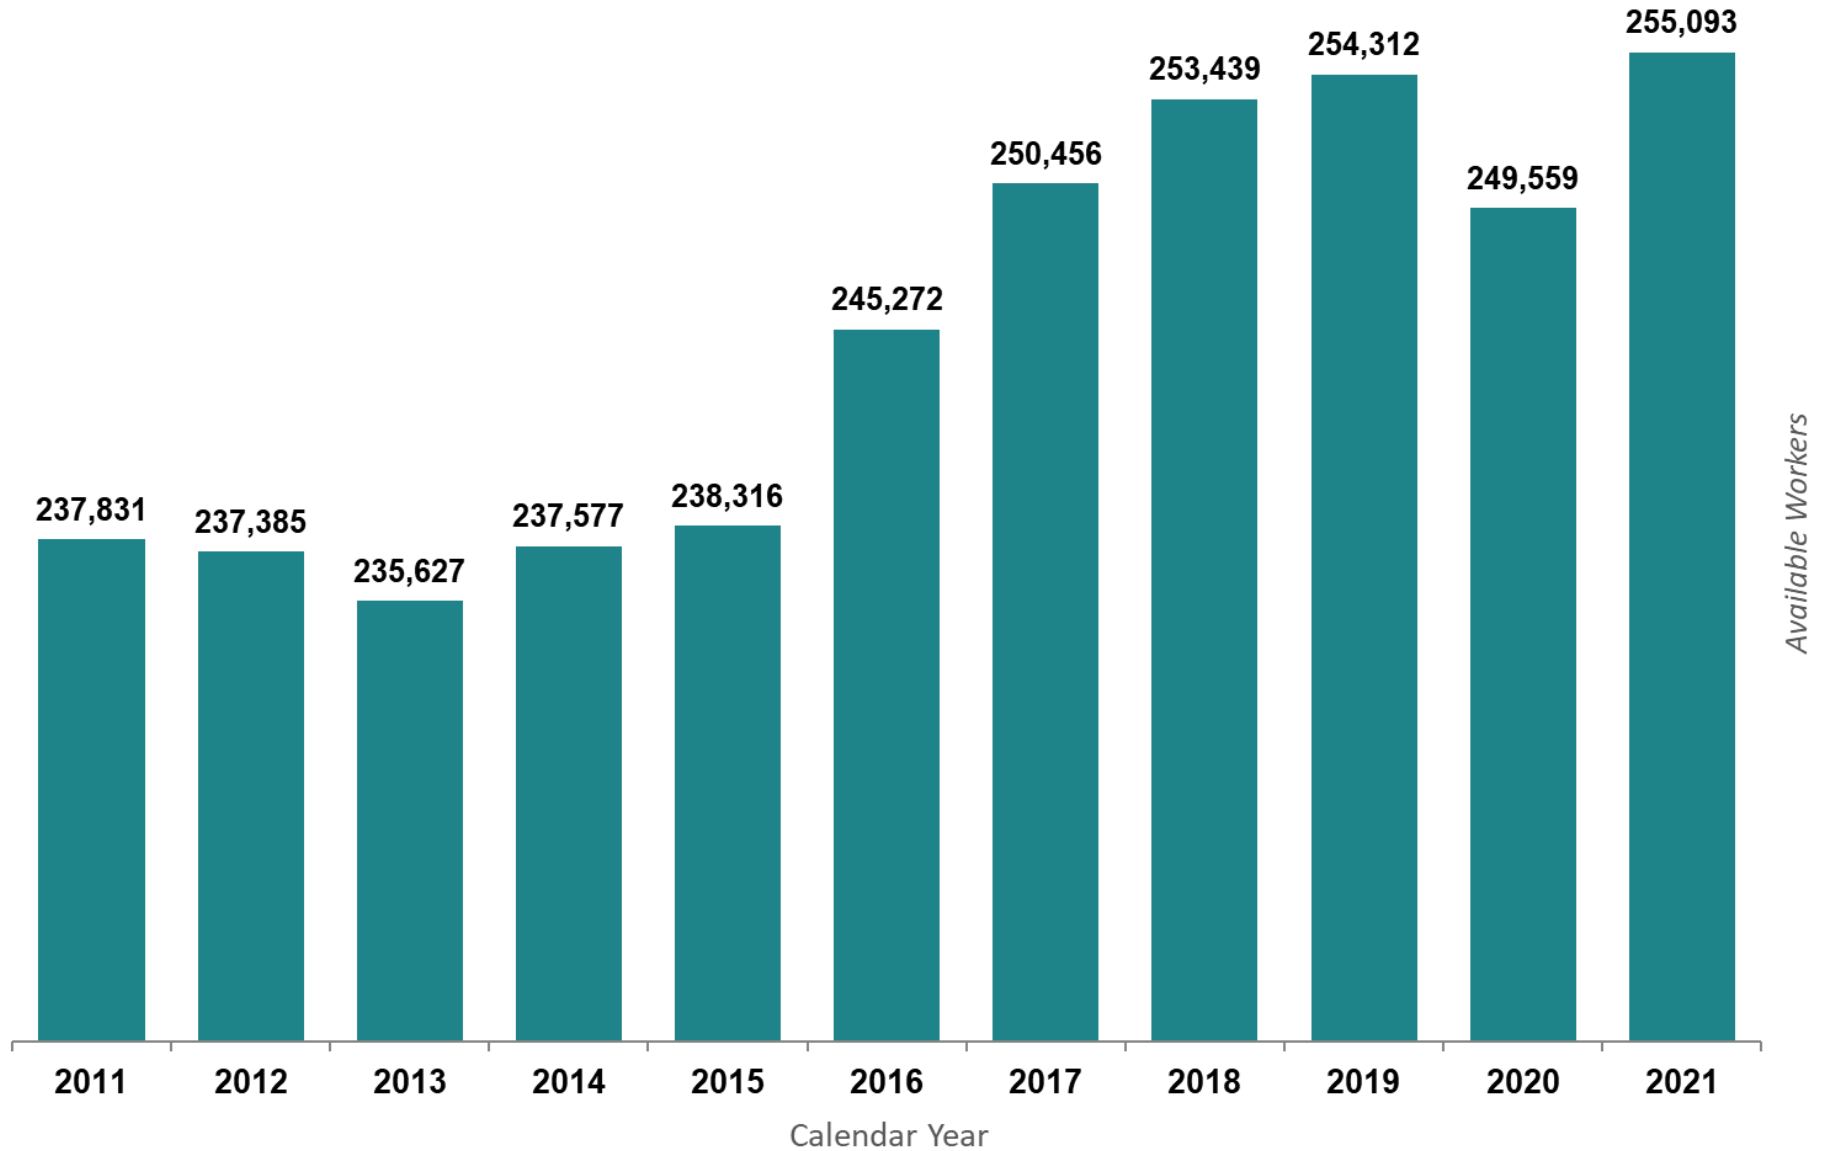

Volusia County Total Workforce Size

Note: Based upon average monthly available workforce.

Source: Florida Department of Economic Opportunity, Local Area Unemployment Statistics (LAUS) program.