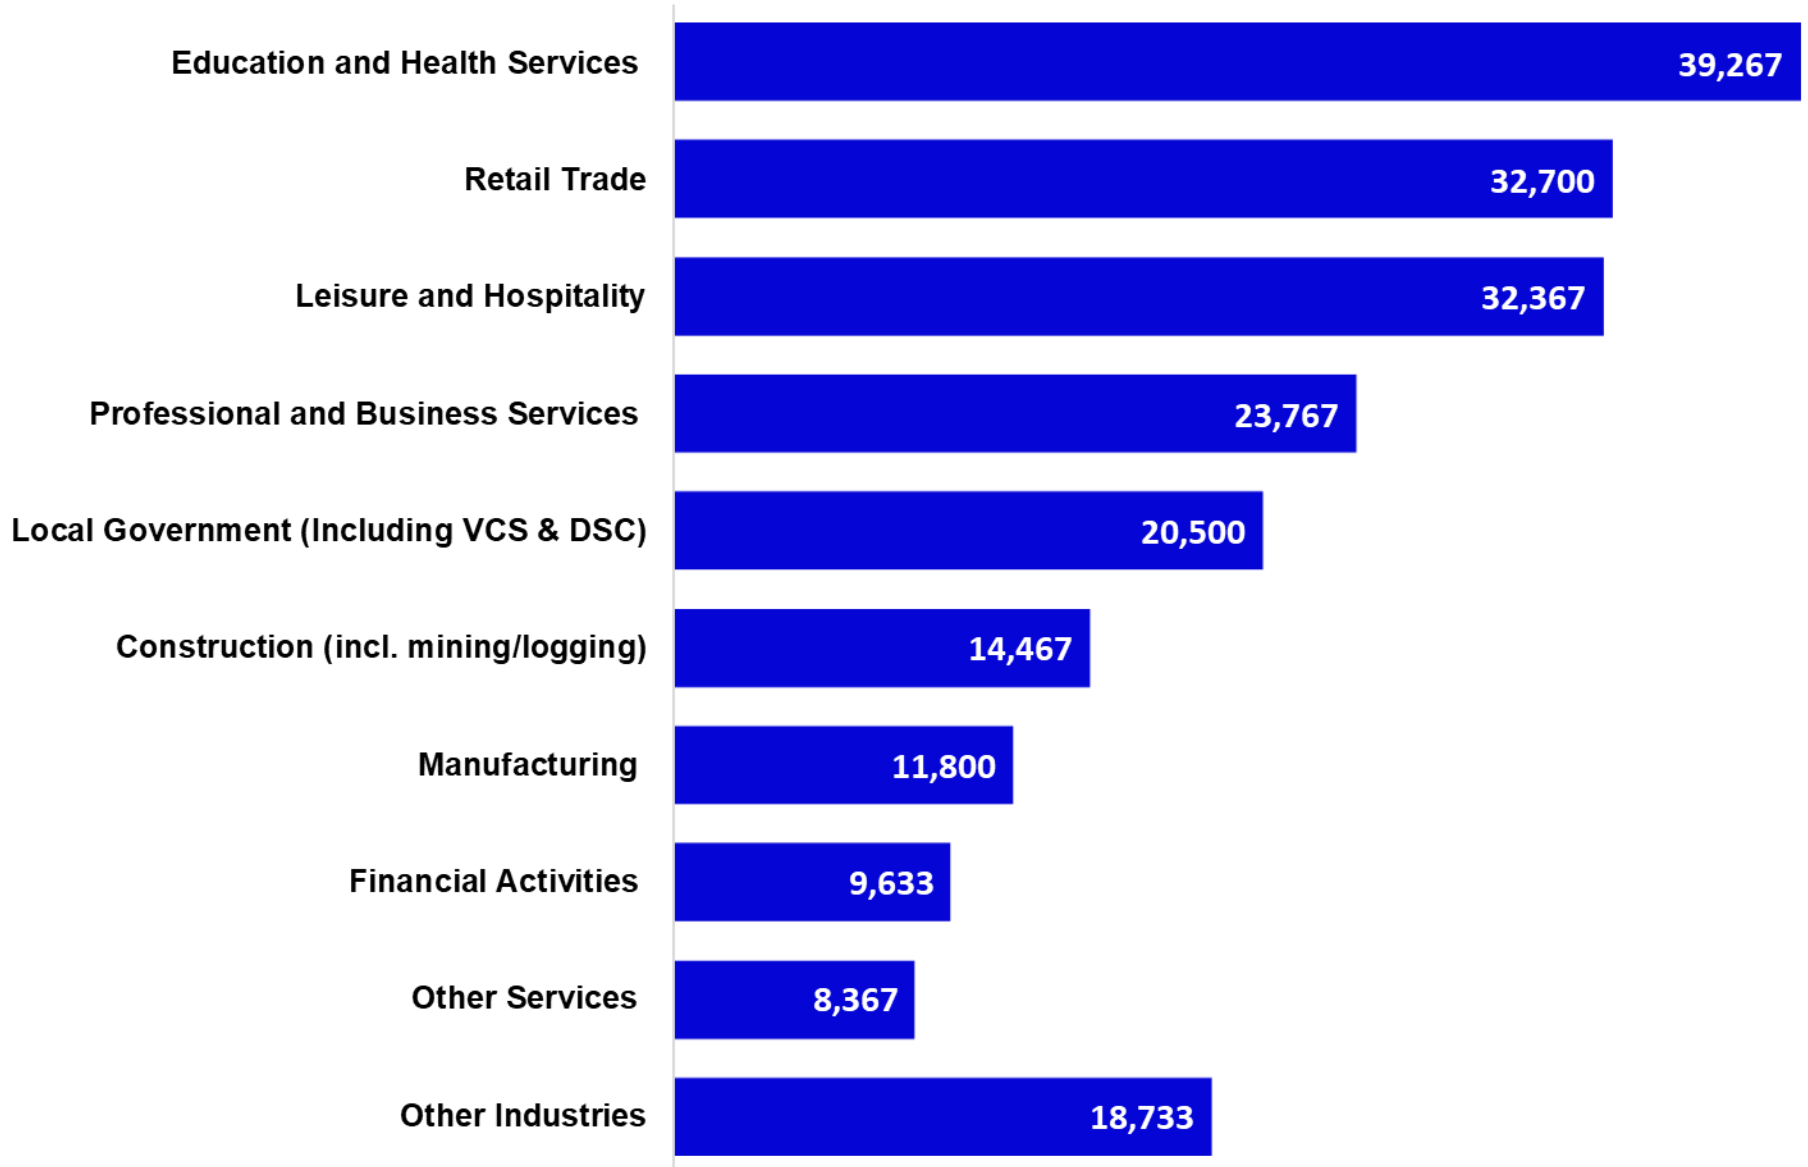

Area Employment by Major Industry – 1Q 2022

Source: Florida Department of Economic Opportunity (DEO), Current Employment Statistics (CES) for Deltona-Daytona-Ormond MSA (includes Flagler County).