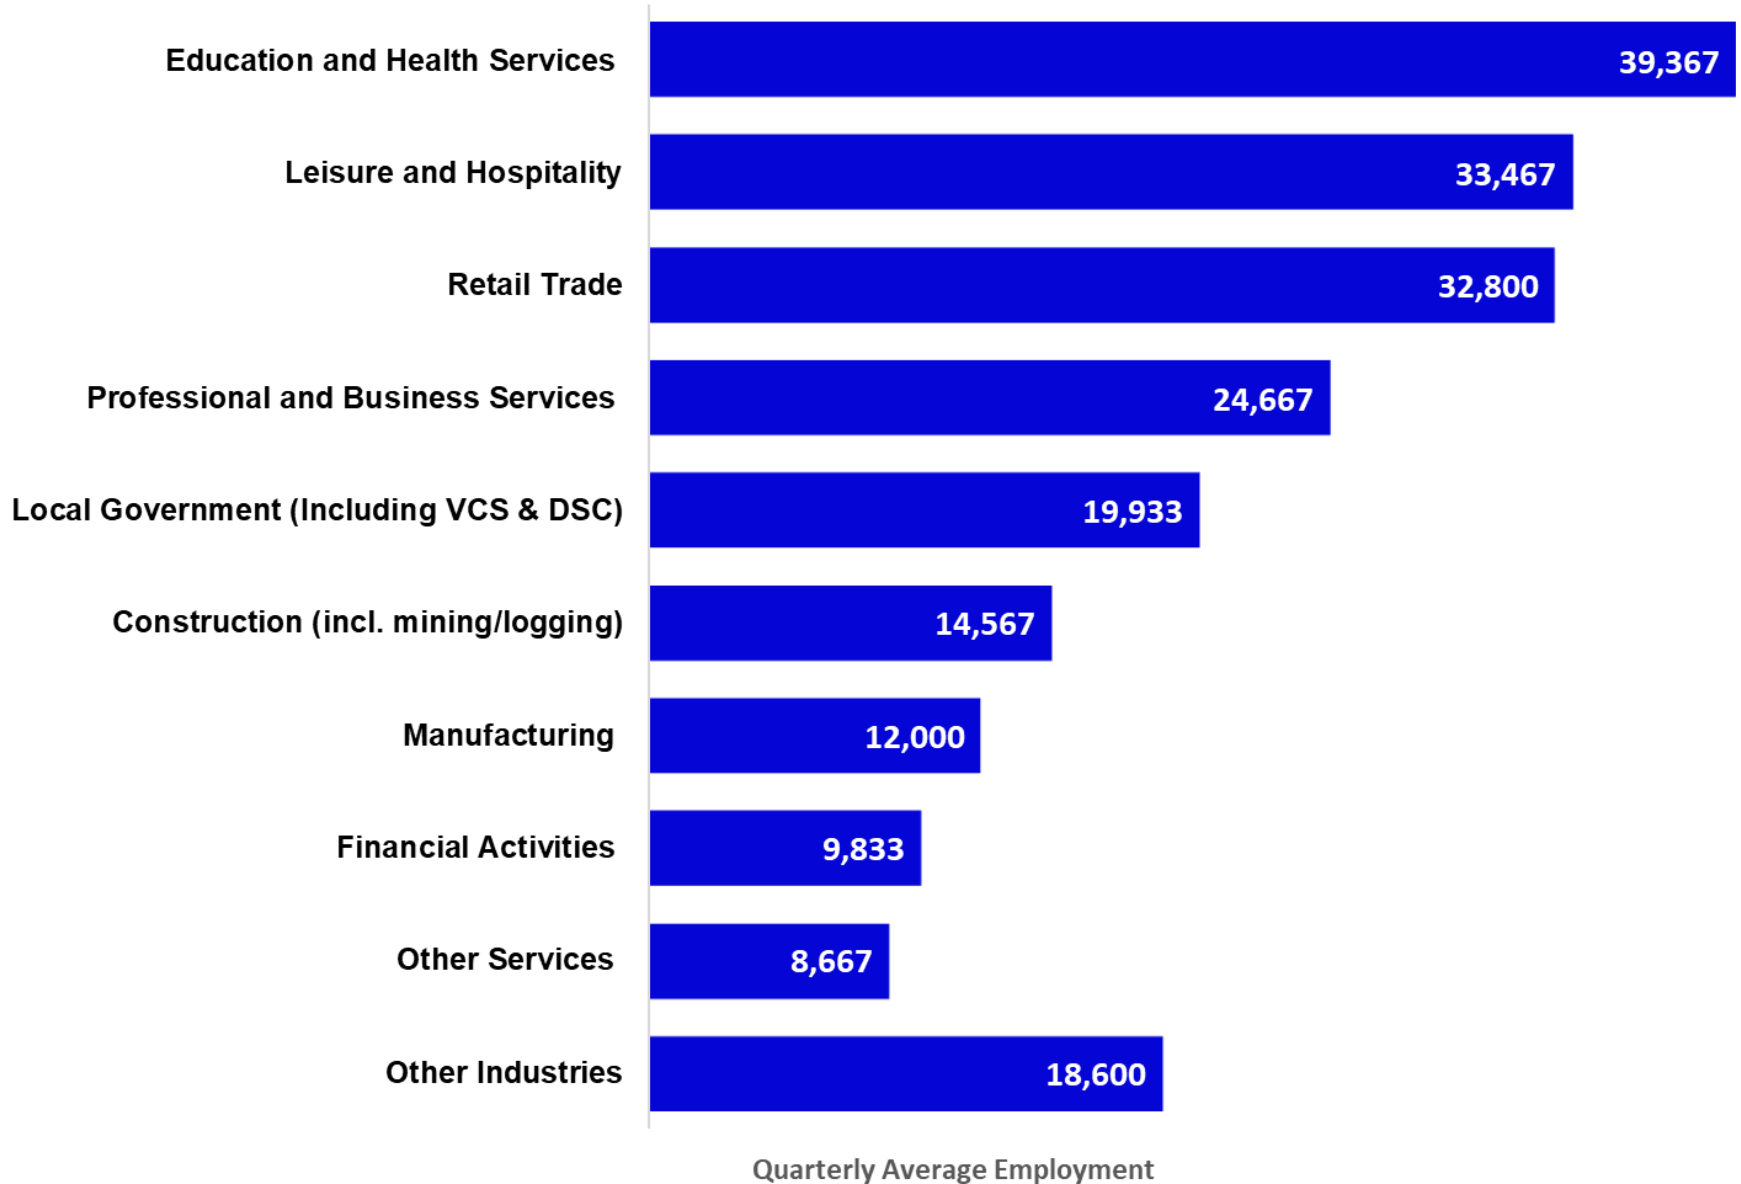

Area Employment by Major Industry – 2Q 2022

Source: Florida Department of Economic Opportunity (DEO), Current Employment Statistics (CES) for Deltona-Daytona-Ormond MSA (includes Flagler County).