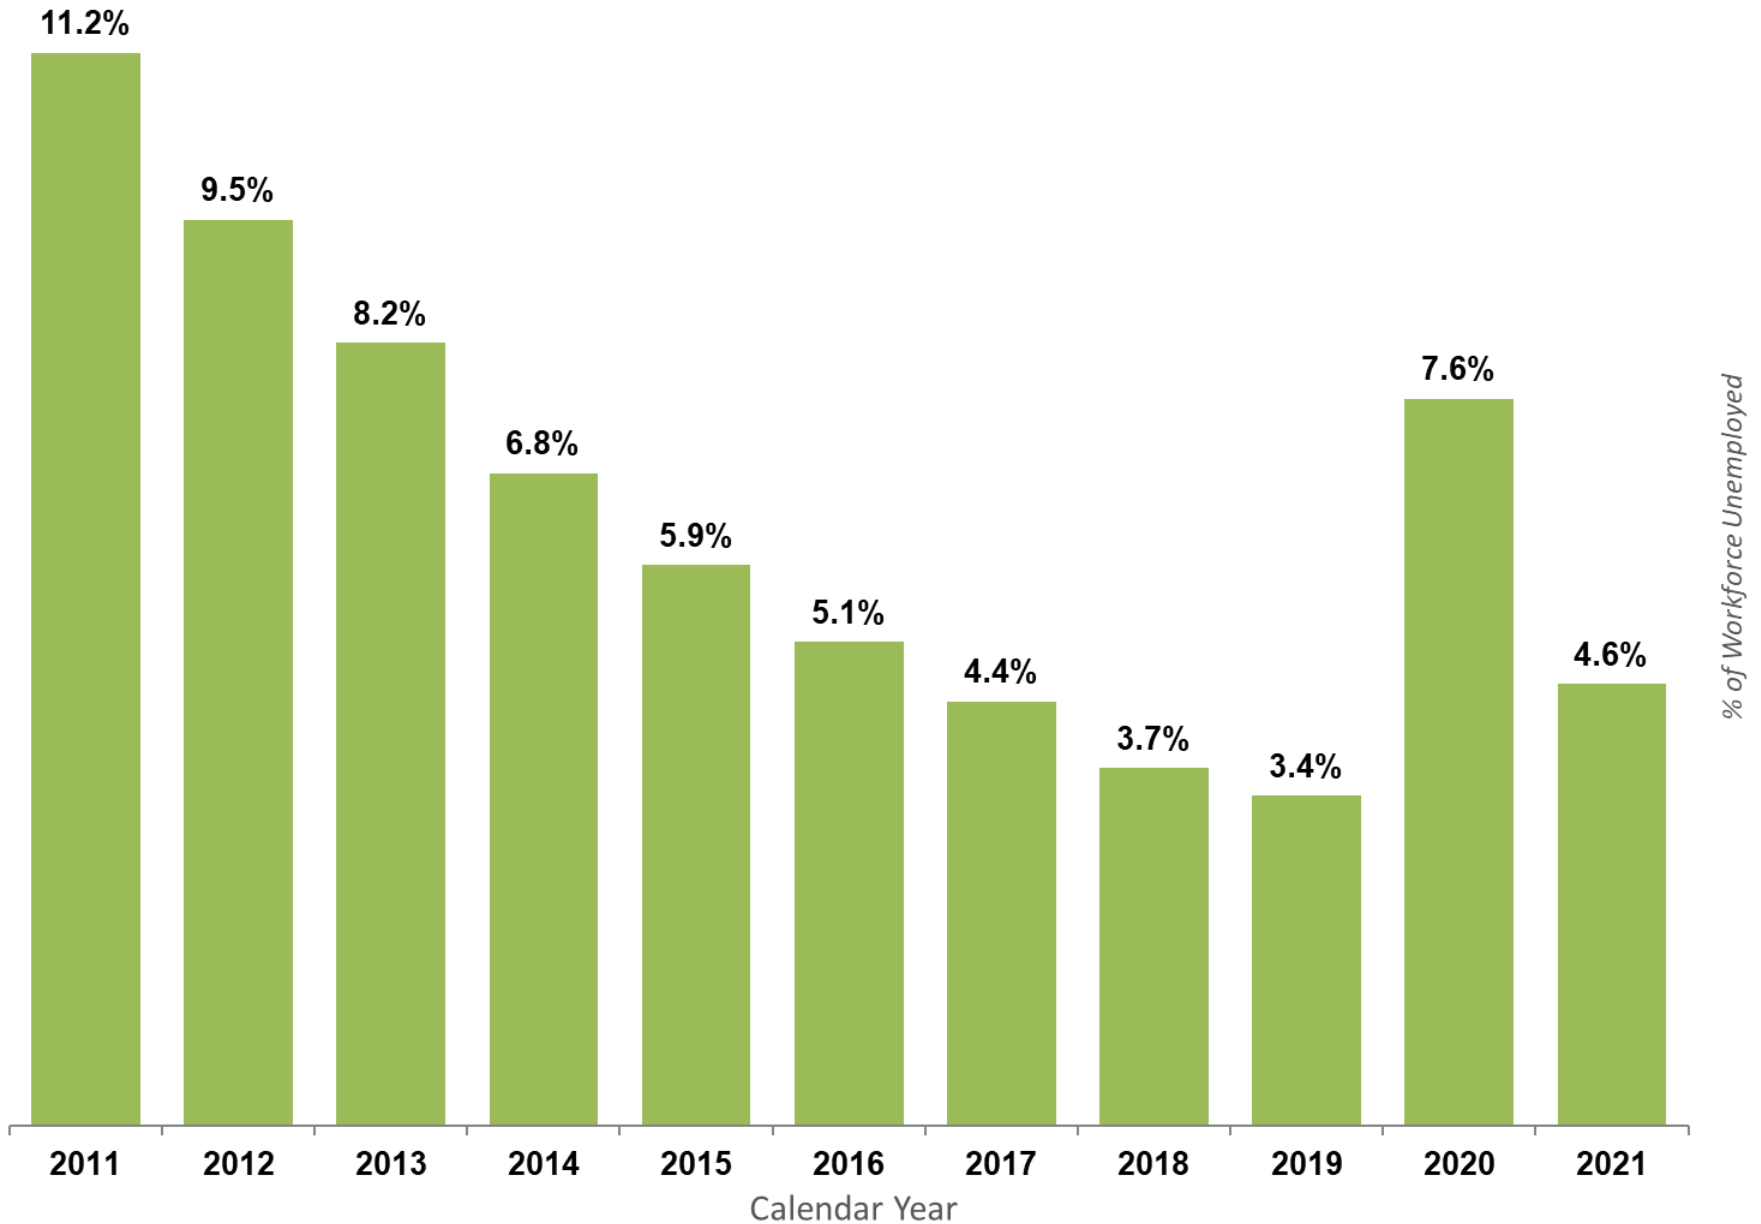

# Volusia County Average Unemployment Rate

**Note:** Based upon average monthly available workforce.

**Source:** Florida Department of Economic Opportunity, Local Area Unemployment Statistics (LAUS) program.