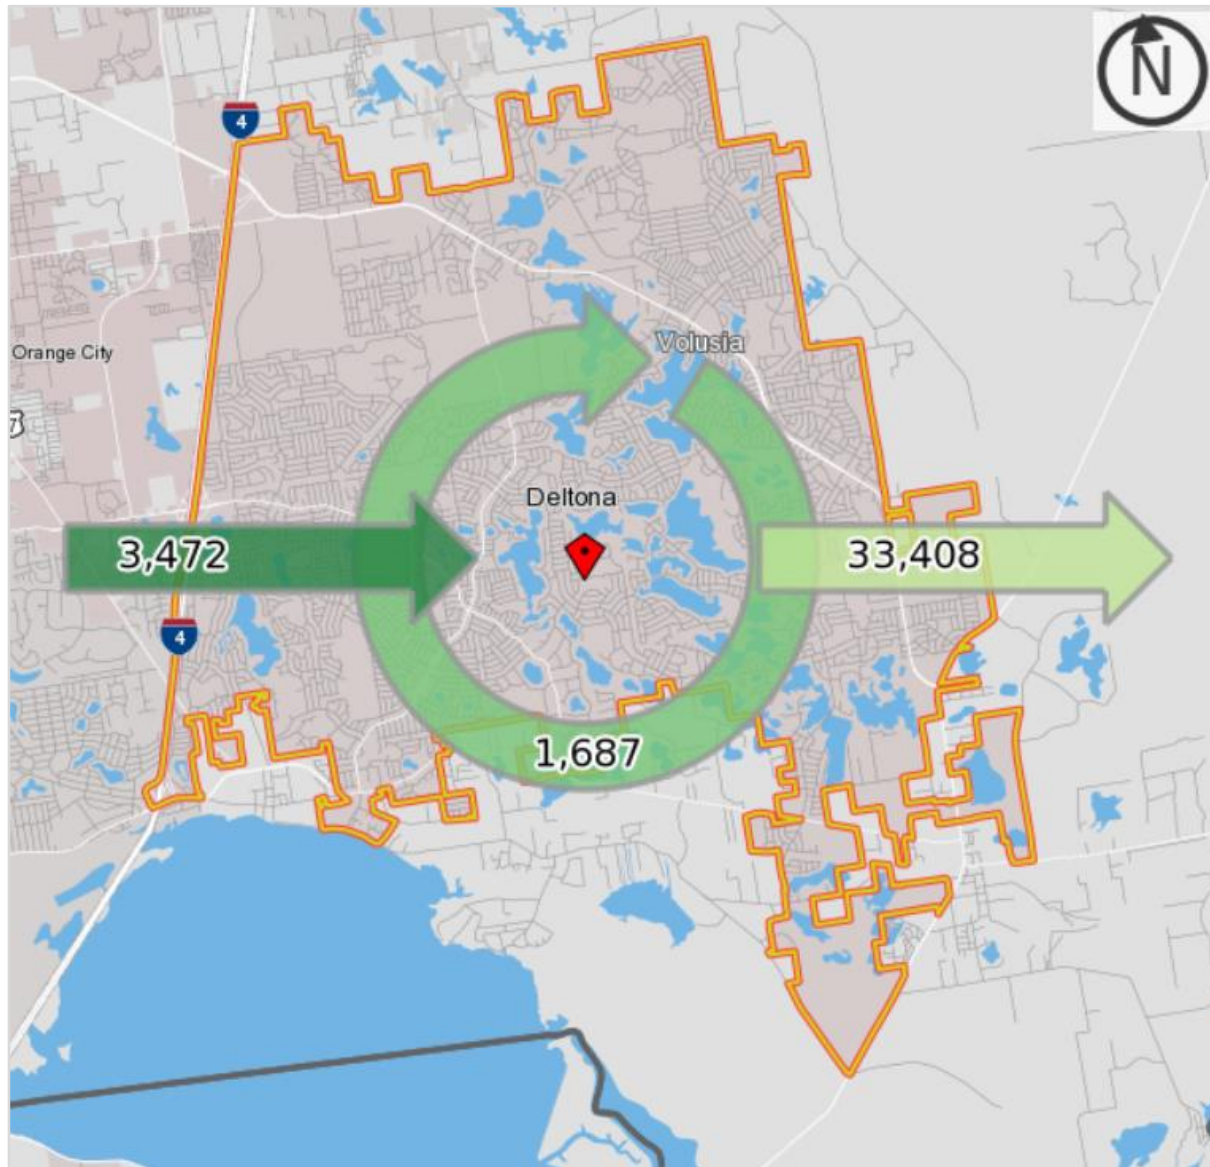

Employment Inflow/Outflow Counts – Deltona

- 3,472 - Employed in Selection Area, Live Outside
- 33,408 - Live in Selection Area, Employed Outside
- 1,687 - Employed and Live in Selection Area

Inflow/Outflow Job Counts (Primary Jobs) 2015

	Count	Share
<u>Employed in the Selection Area</u>	5,159	100.0%
<u>Employed in the Selection Area but Living Outside</u>	3,472	67.3%
<u>Employed and Living in the Selection Area</u>	1,687	32.7%
<u>Living in the Selection Area</u>	35,095	100.0%
<u>Living in the Selection Area but Employed Outside</u>	33,408	95.2%
<u>Living and Employed in the Selection Area</u>	1,687	4.8%