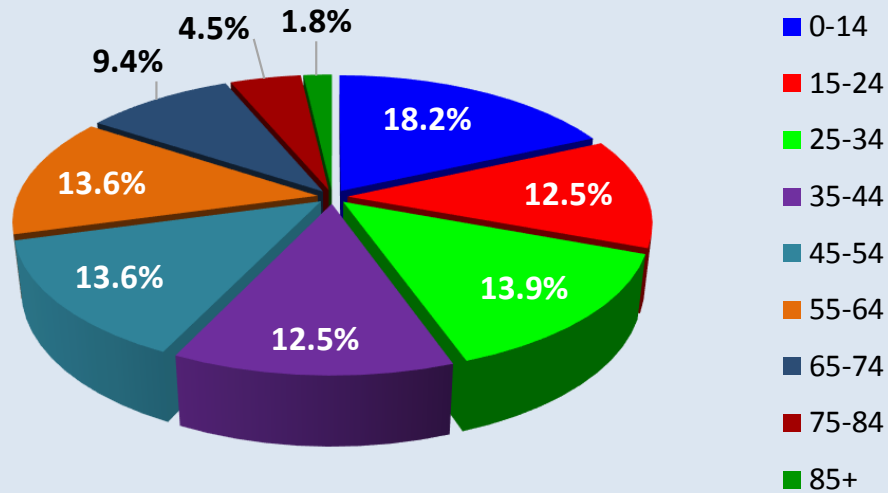

Deltona

Demographic Profile

City Area: 40.9 square miles
 City Hall: 2345 Providence Blvd.
 Deltona, FL 32725
 ph: 386-878-8850
www.ci.deltona.fl.us

Population by Age

	2010 <u>Census</u>	2018 <u>Estimate</u>	2010-2018 <u>Trend</u>
Population	85,182	90,812	6.6%
Households	30,223	31,789	5.2%
Families	23,046	24,043	4.3%
Average Household Size	2.8	2.9	1.4%
Owner Occupied Housing Units	24,623	24,671	0.2%
Renter Occupied Housing Units	5,600	7,118	27.1%
Median Age	37.8	39.4	4.2%