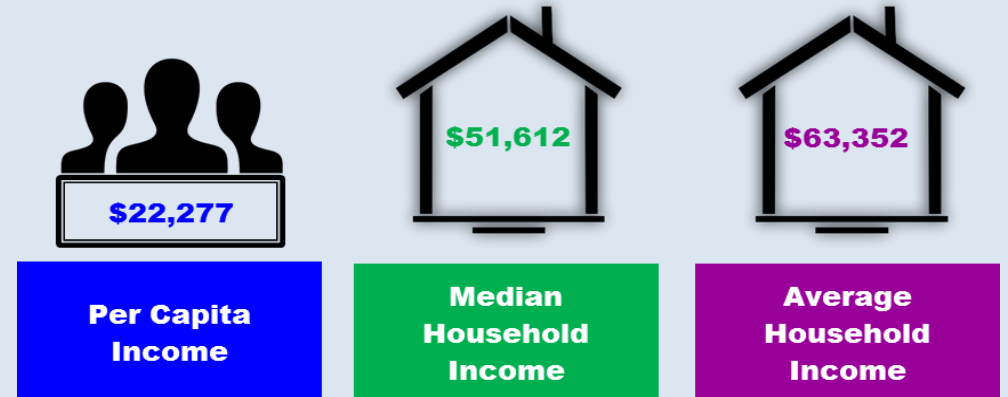

Deltona

Demographic Profile

City Area: 40.9 square miles
 City Hall: 2345 Providence Blvd.
 Deltona, FL 32725
 ph: 386-878-8850
www.ci.deltona.fl.us

Population by Age

	2010 <u>Census</u>	2018 <u>Estimate</u>	2010-2018 <u>Trend</u>
Population	85,182	90,812	6.6%
Households	30,223	31,789	5.2%
Families	23,046	24,043	4.3%
Average Household Size	2.8	2.9	1.4%
Owner Occupied Housing Units	24,623	24,671	0.2%
Renter Occupied Housing Units	5,600	7,118	27.1%
Median Age	37.8	39.4	4.2%