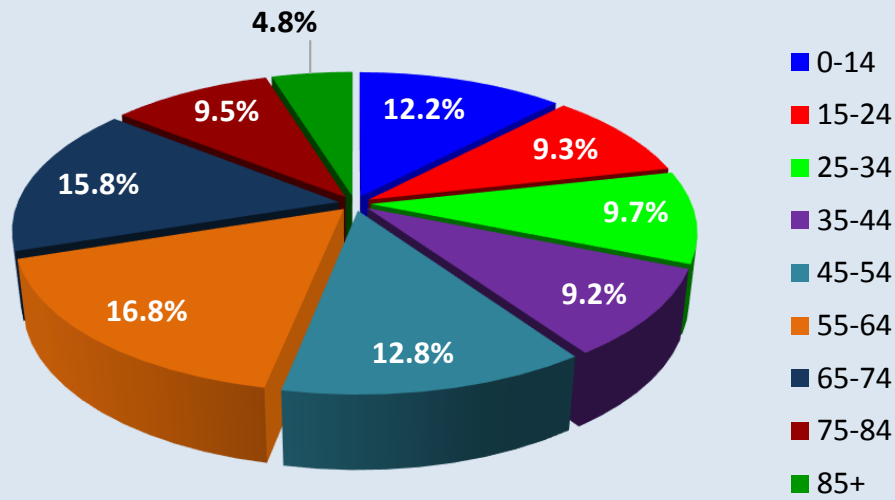

## Demographic Profile

Population by Age

	2010 <u>Census</u>	2018 <u>Estimate</u>	2010-2018 <u>Trend</u>
Population	38,144	40,587	6.4%
Households	17,066	17,941	5.1%
Families	10,783	11,171	3.6%
Average Household Size	2.2	2.2	1.4%
Owner Occupied Housing Units	13,498	13,206	-2.2%
Renter Occupied Housing Units	3,568	4,735	32.7%
Median Age	50.7	52.8	4.1%