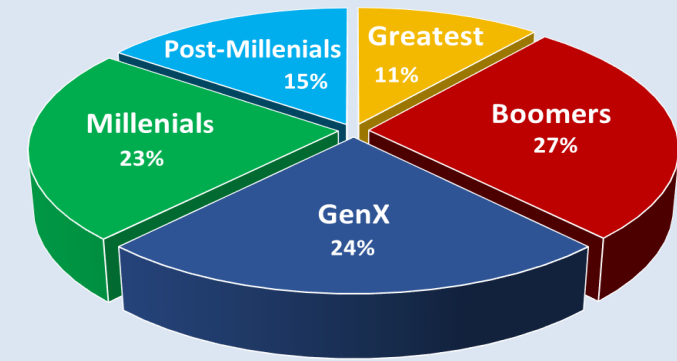

## Demographics

County Area: 1432 square miles  
 County Seat: 123 W. Indiana Avenue  
 DeLand, FL 32720  
 ph: 386-736-2700  
[www.volusia.org](http://www.volusia.org)

	2010 Census	2018 Estimate	2010-2018 Trend
Population	494,593	535,884	8.3%
Households	208,236	222,397	6.8%
Families	130,386	137,980	5.8%
Average Household Size	2.3	2.4	1.7%
Owner Occupied Housing Units	150,443	151,233	0.5%
Renter Occupied Housing Units	57,793	71,164	23.1%
Median Age	45	47	4.6%