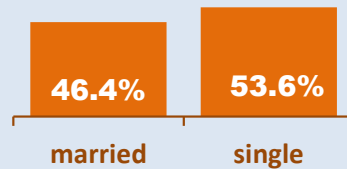

Marriage

**Per Capita
Income**