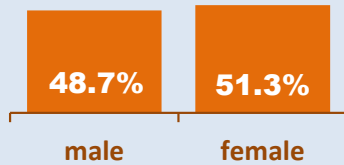

Volusia County

Demographics

County Area: 1432 square miles
County Seat: 123 W. Indiana Avenue
DeLand, FL 32720
ph: 386-736-2700
www.volusia.org

	2010 Census	2018 Estimate	2010-2018 Trend
Population	494,593	535,884	8.3%
Households	208,236	222,397	6.8%
Families	130,386	137,980	5.8%
Average Household Size	2.3	2.4	1.7%
Owner Occupied Housing Units	150,443	151,233	0.5%
Renter Occupied Housing Units	57,793	71,164	23.1%
Median Age	45	47	4.6%

Gender

Marriage

**Per Capita
Income**

**Median
Household
Income**

**Average
Household
Income**