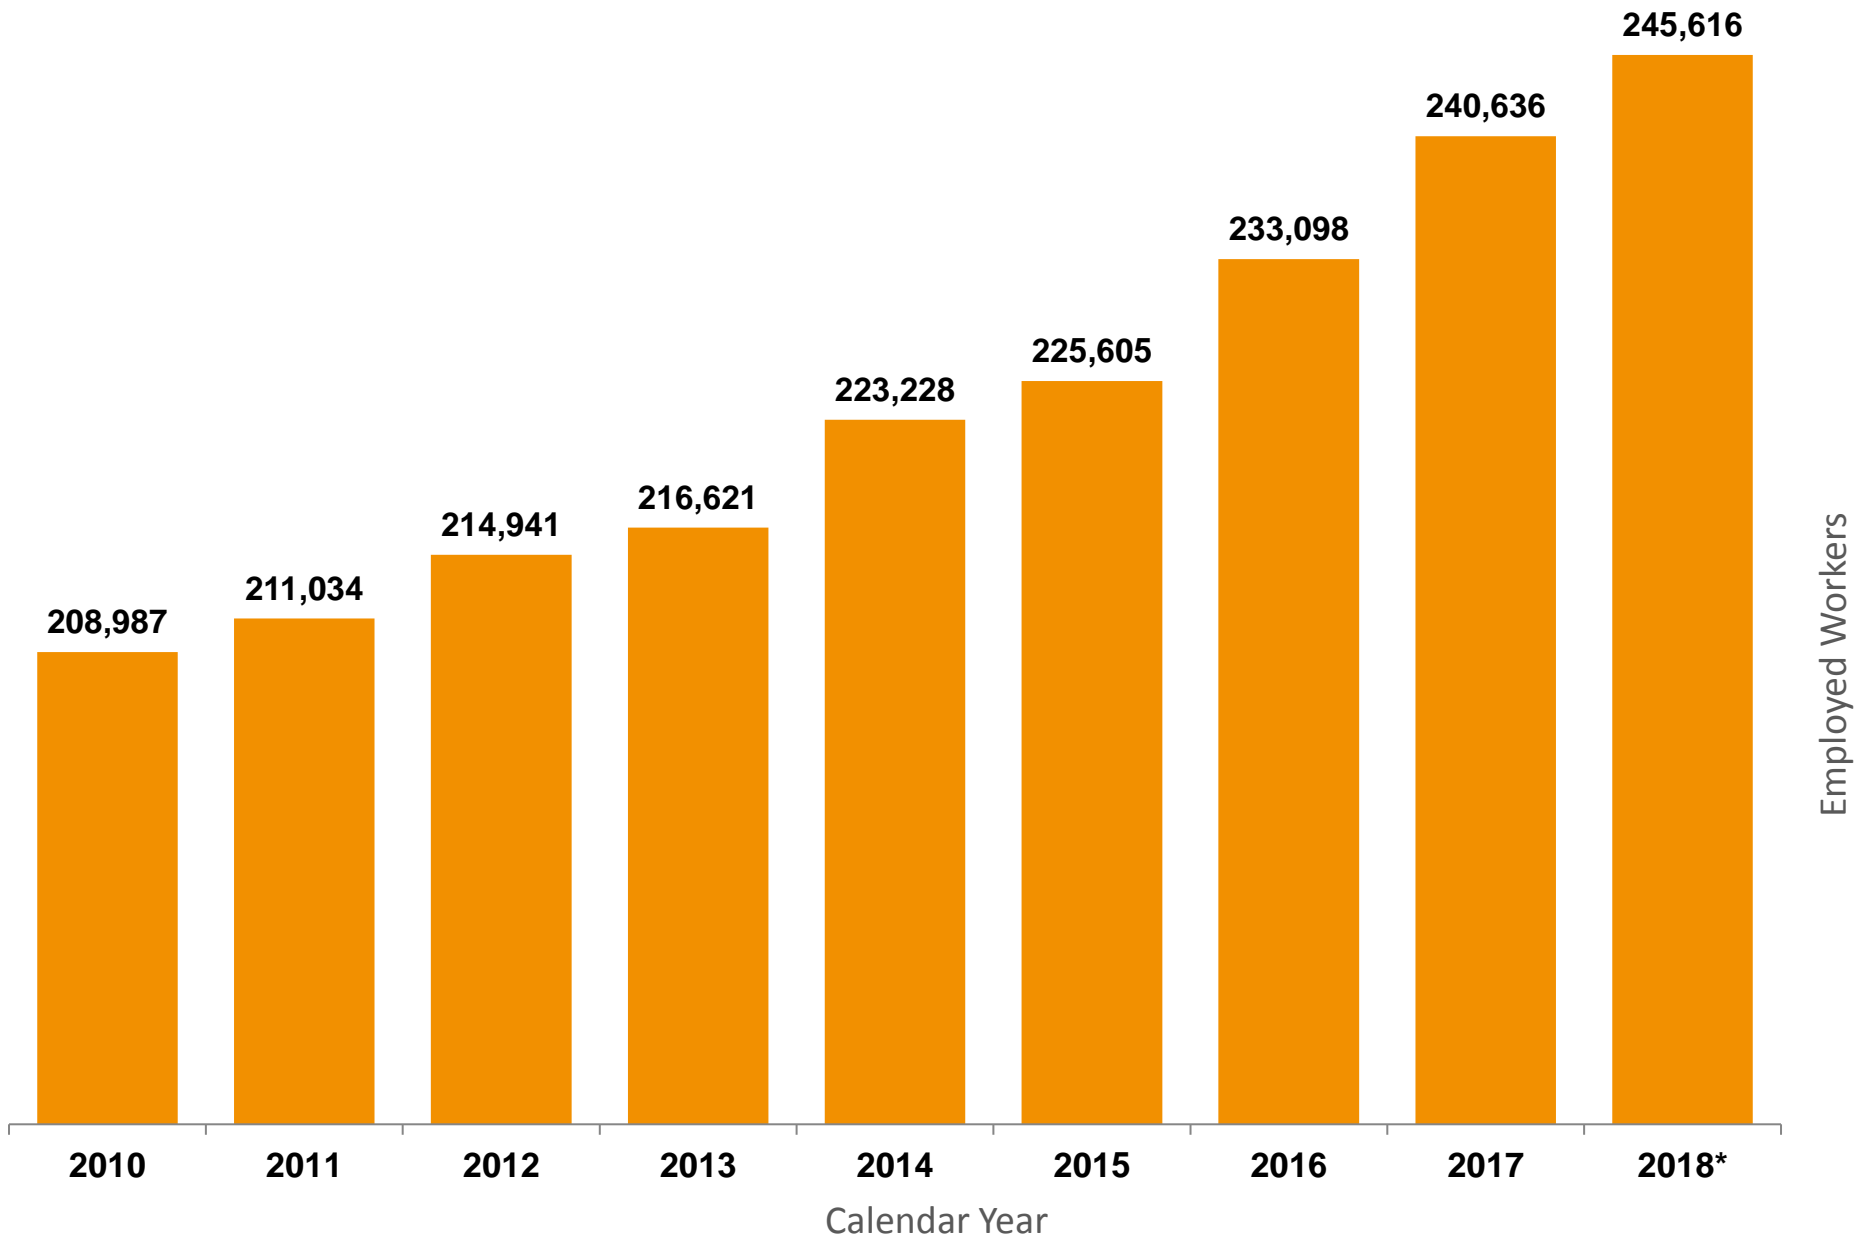

# Volusia County Average Employment

(\*) Year-to-date average

Source: Florida Department of Economic Opportunity, Local Area Unemployment Statistics (LAUS) program.