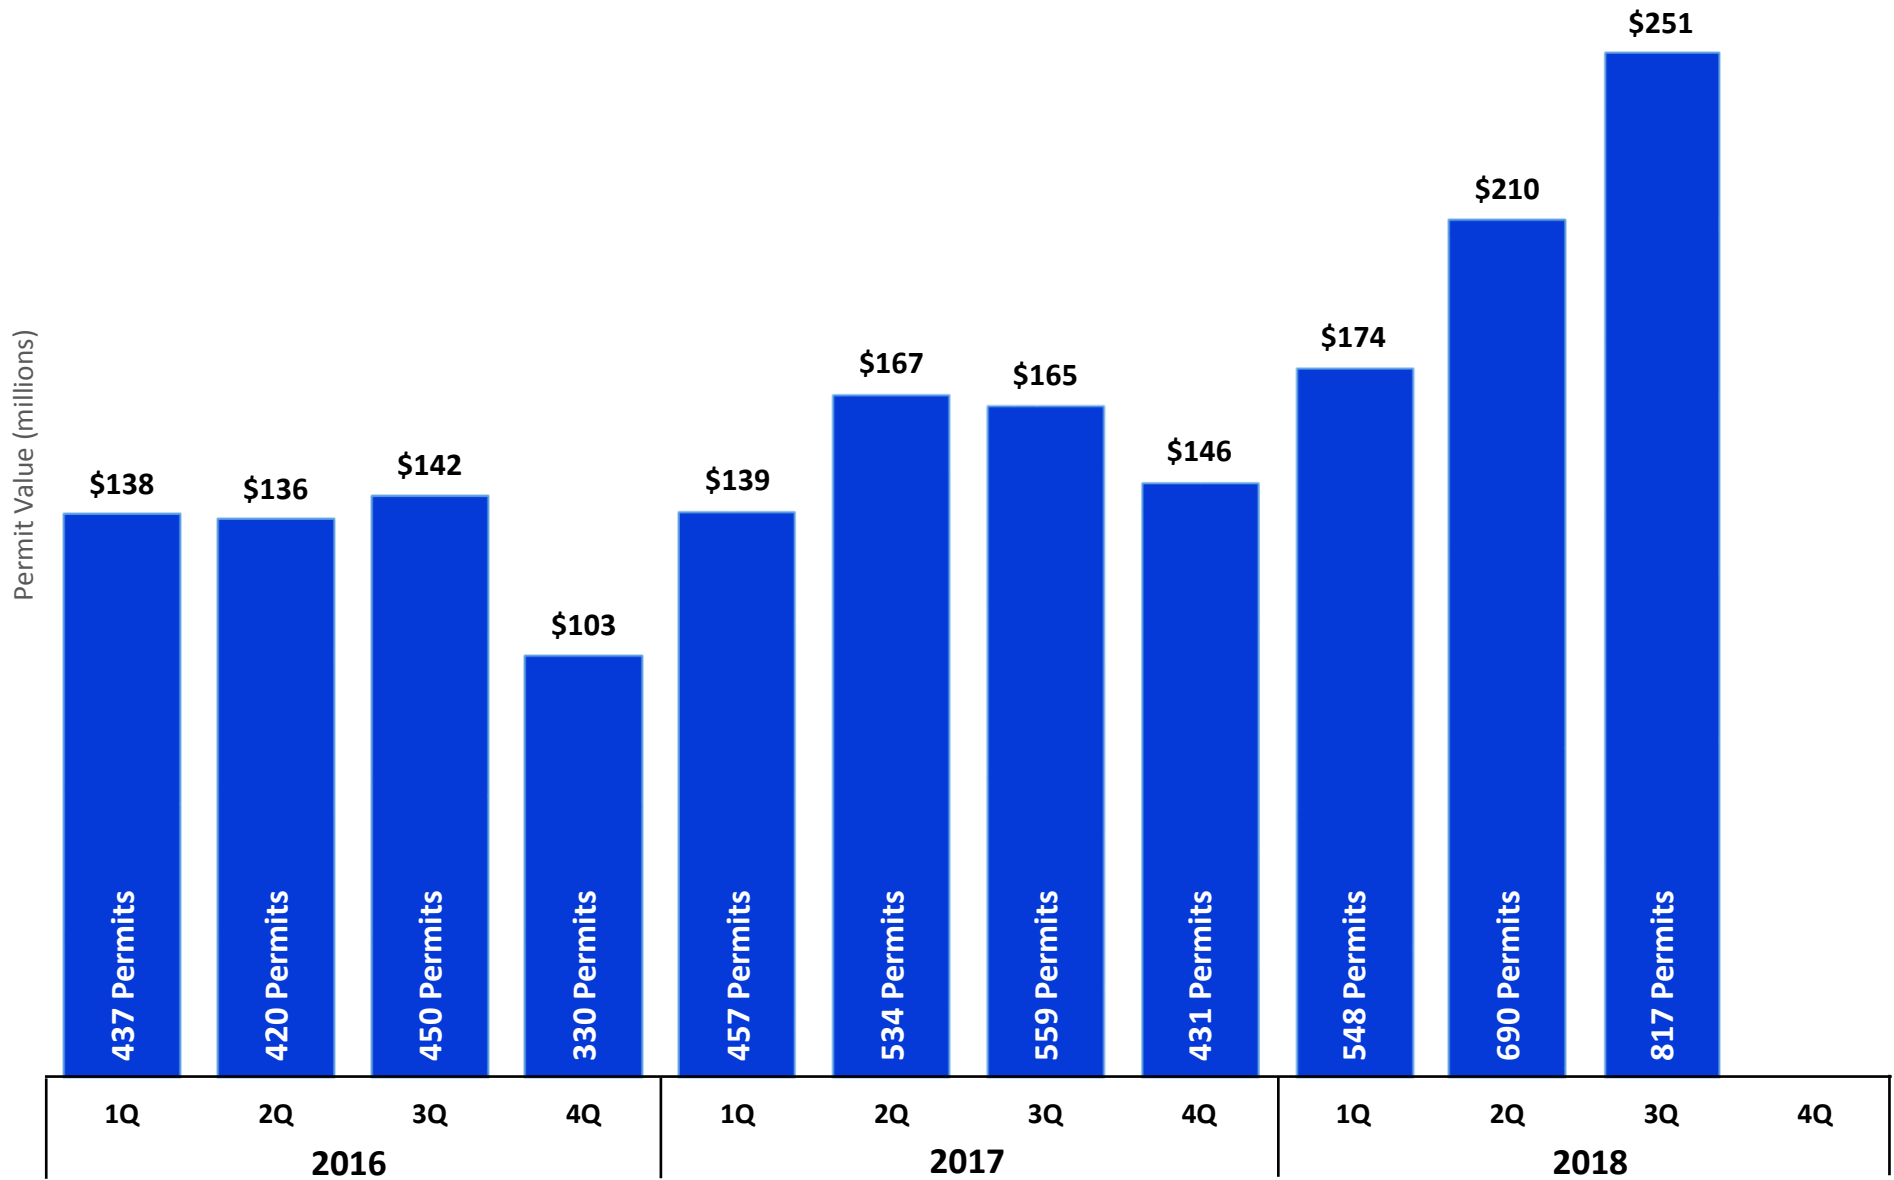

Volusia County Residential "New Construction" Building Permit Data

Source: City and County permit offices reporting new construction activity.