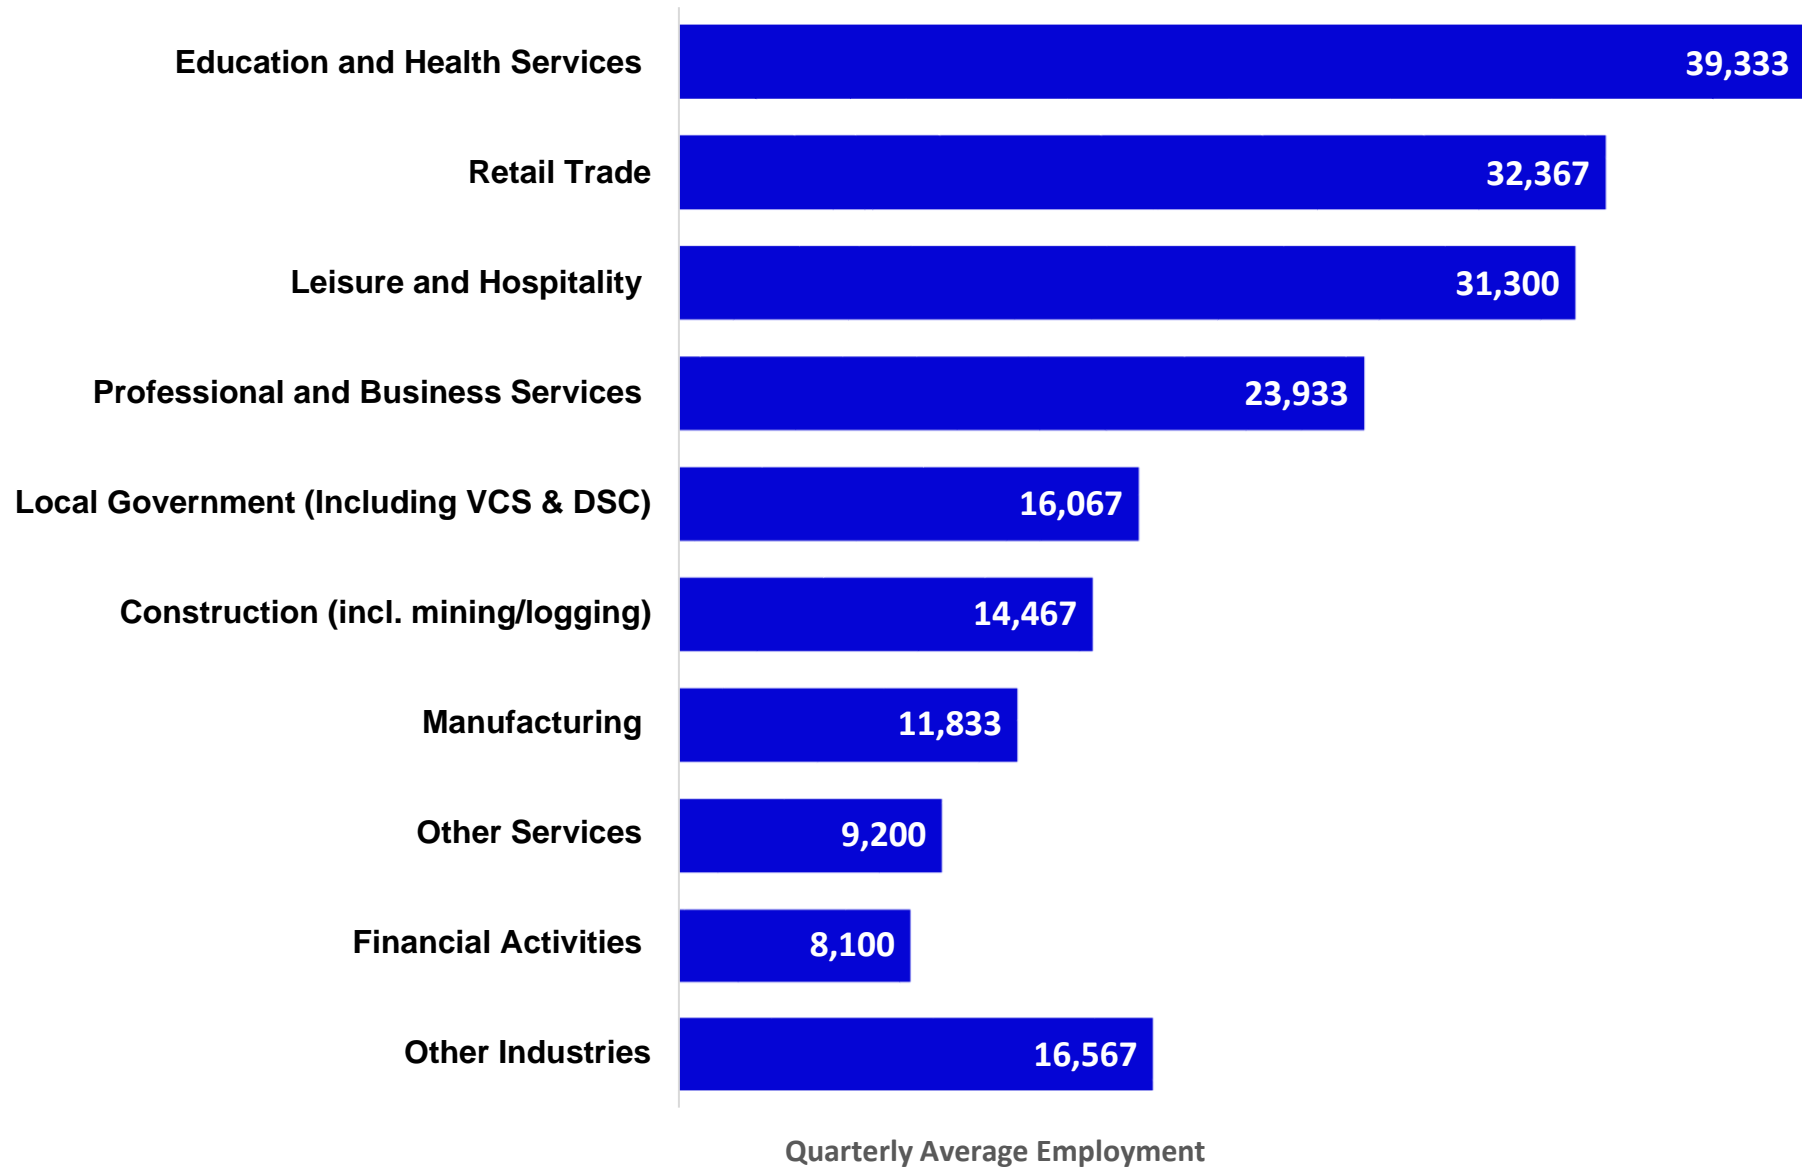

# Area Employment by Major Industry - 3Q'18

Source: Florida Department of Economic Opportunity (DEO), Current Employment Statistics (CES) for Deltona-Daytona-Ormond MSA (includes Flagler County.)