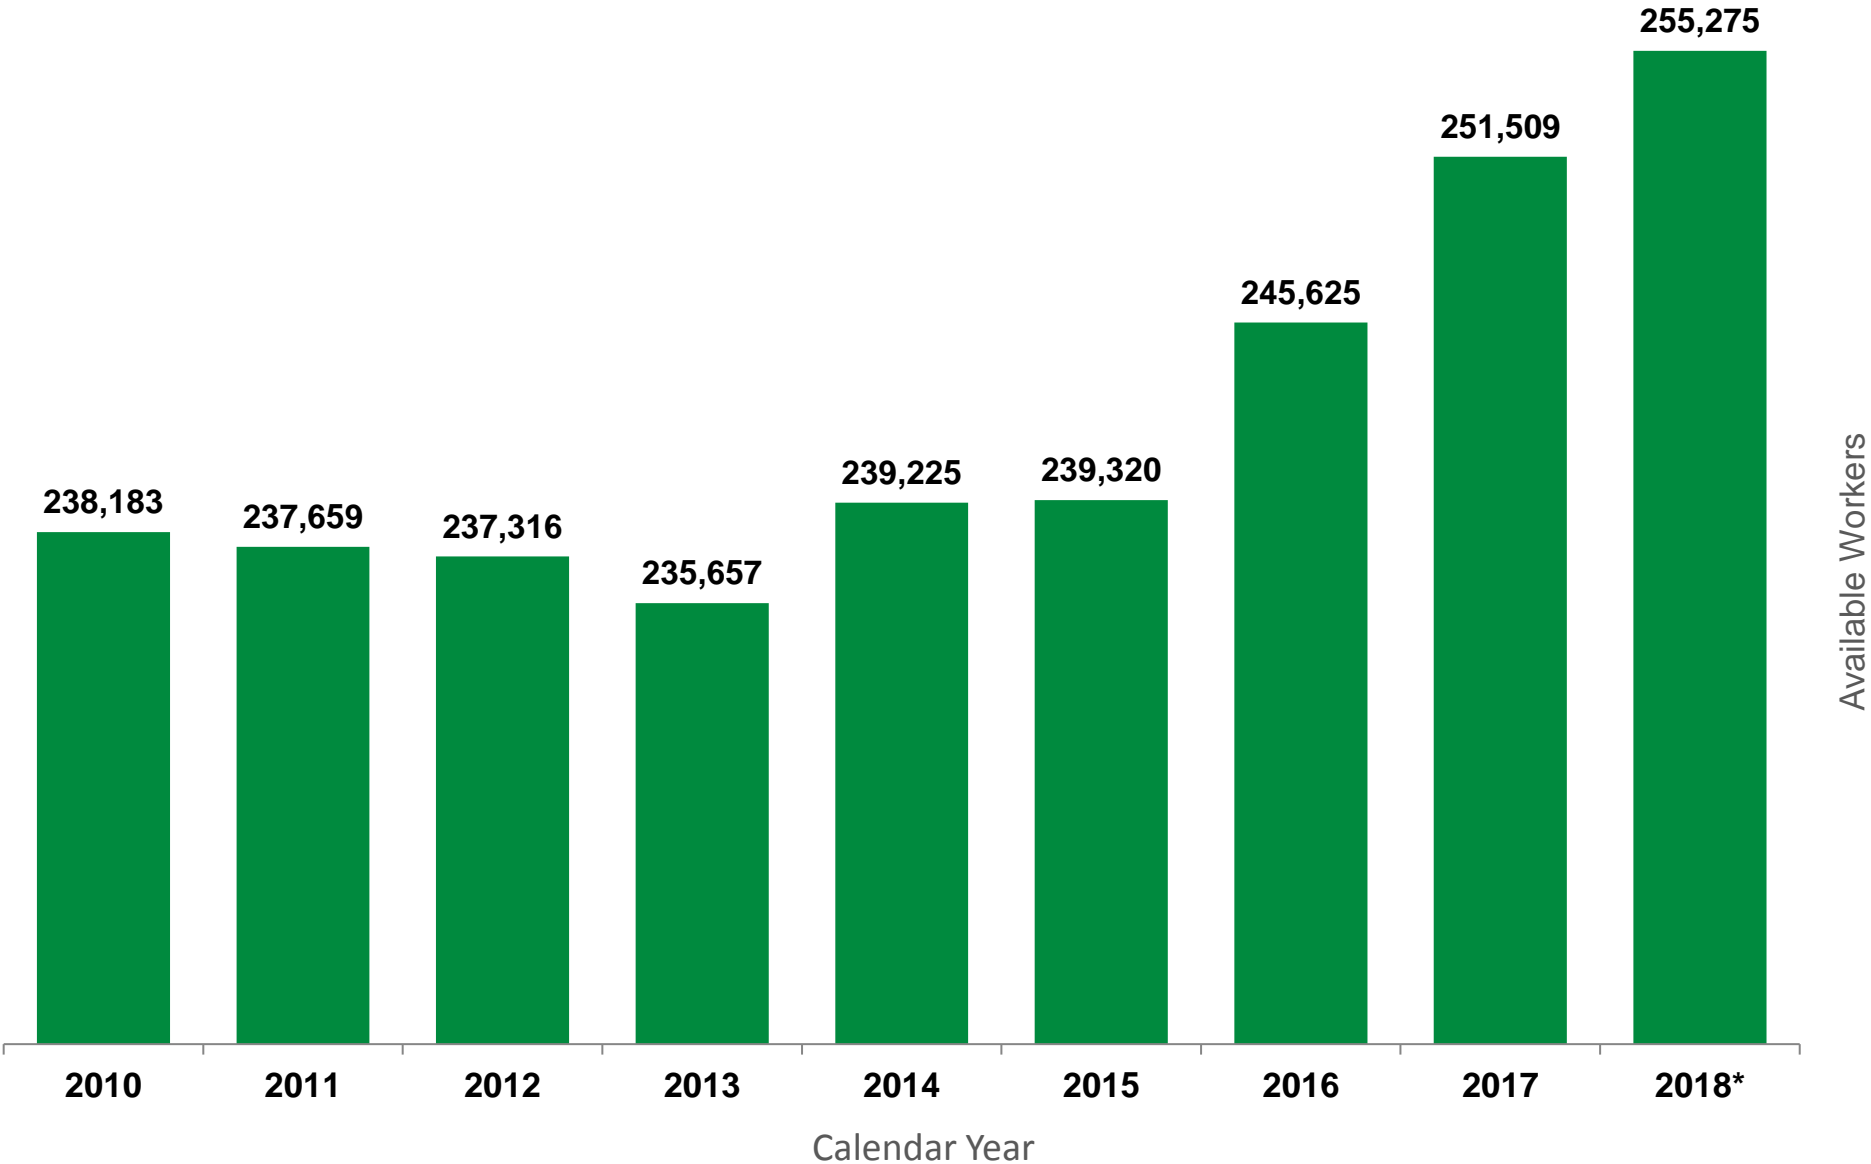

Volusia County Average Workforce Size

(*) Year-to-date average

Source: Florida Department of Economic Opportunity, Local Area Unemployment Statistics (LAUS) program.