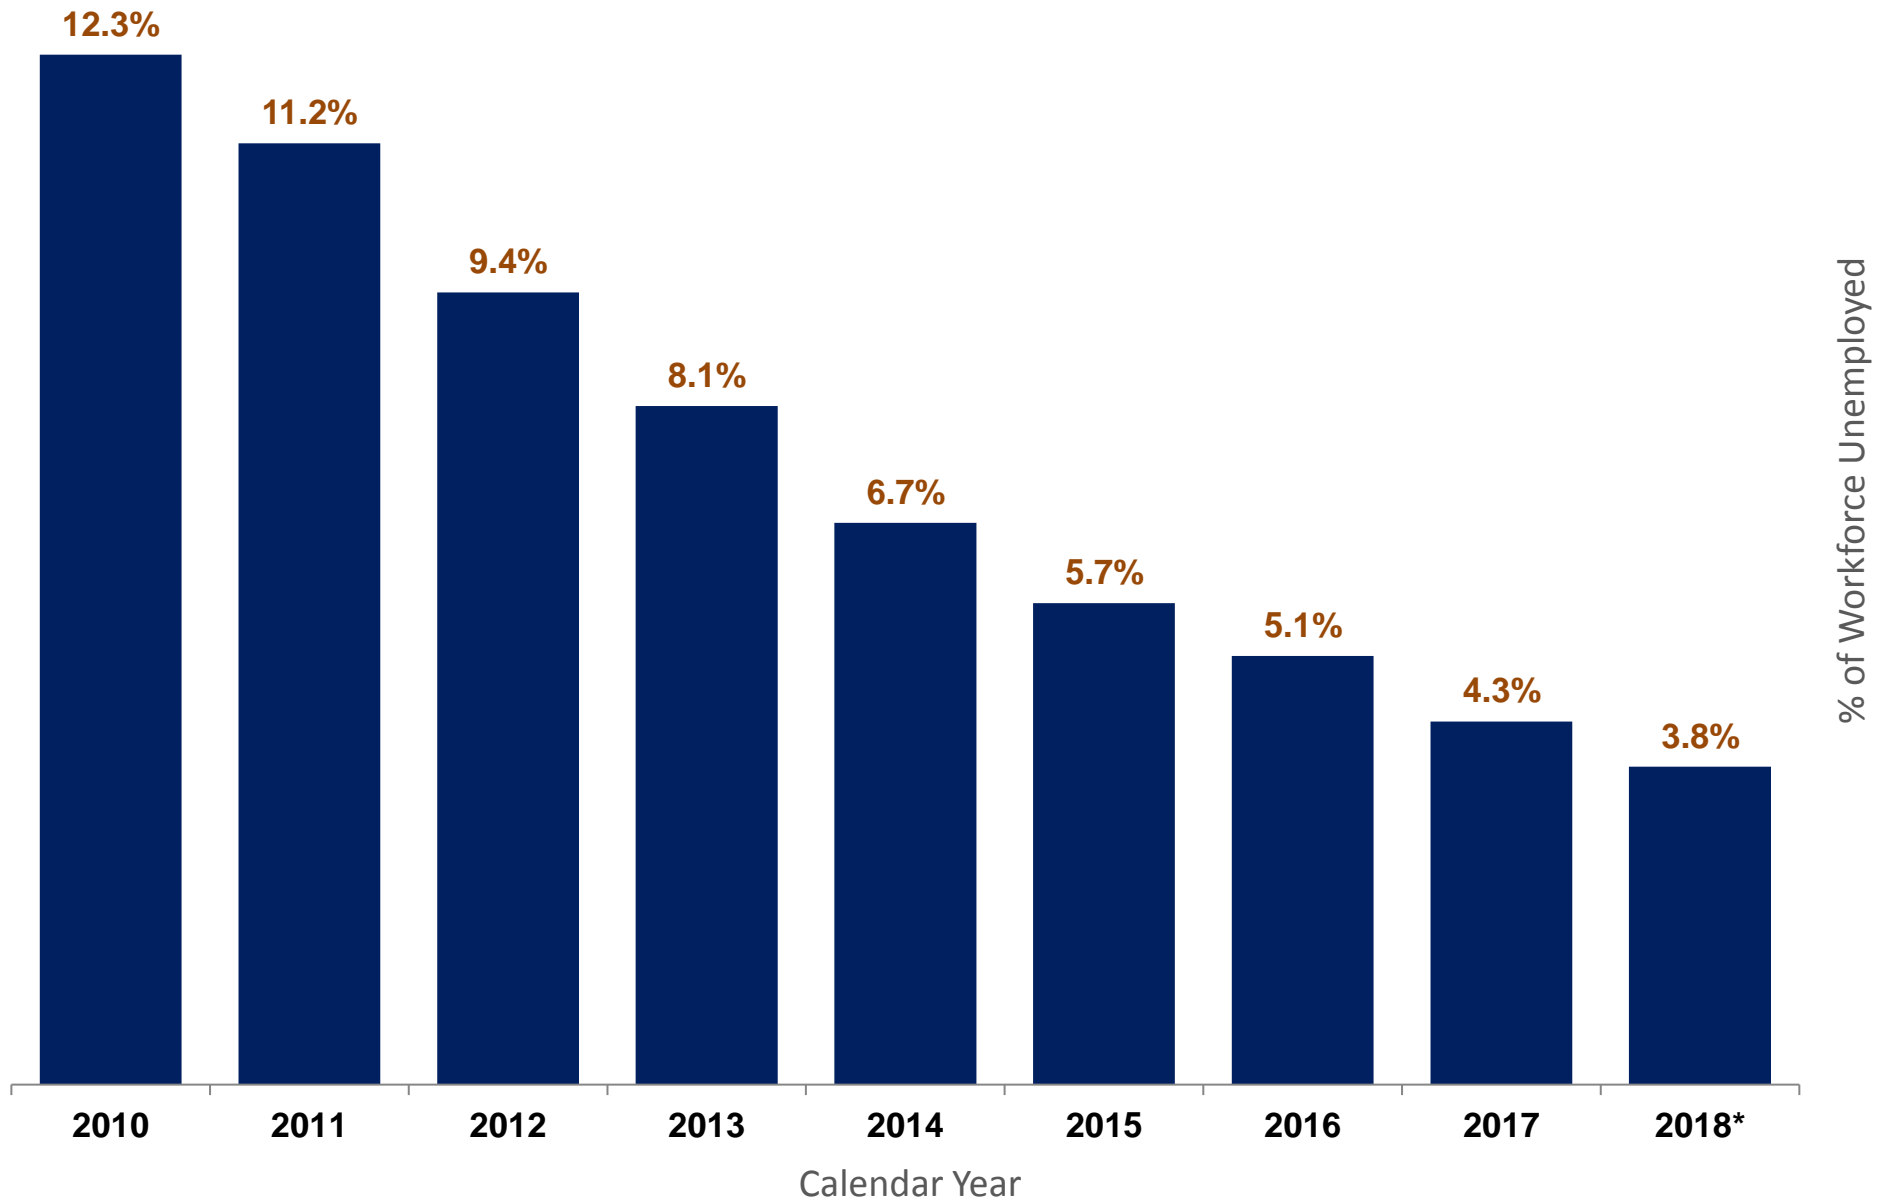

Volusia County Average Unemployment Rate

(*) Year-to-date average

Source: Florida Department of Economic Opportunity, Local Area Unemployment Statistics (LAUS) program.