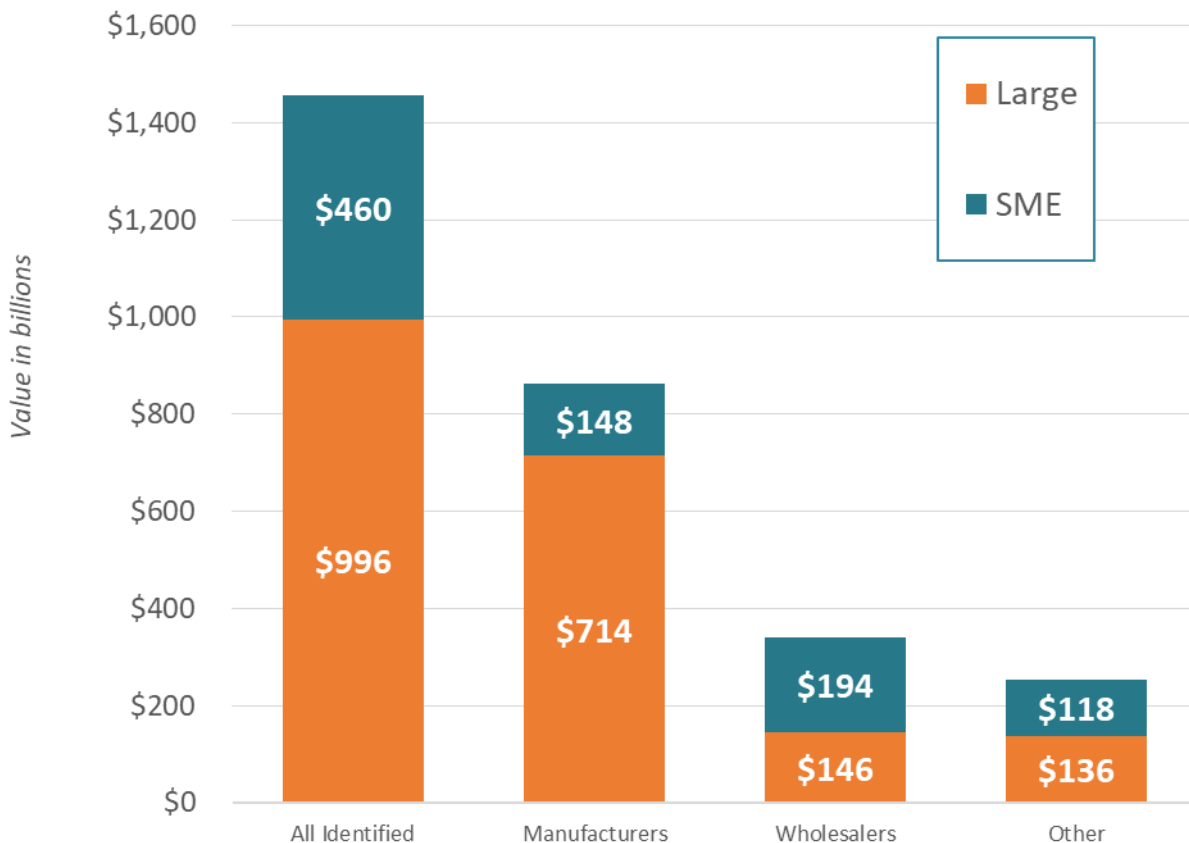

## 2019 Known Export Value for SME and Larger Exporters by Company Type

**Note:** SME is small- and medium-sized enterprises.

**Sources:** U.S. Census Bureau, Office of Trade and Economic Analysis, Industry and Analysis, International Trade Administration of US Department of Commerce, Small Business Administration (SBA)

\*The U.S. Census report, where some of these statistics are derived, provides information on identified U.S. companies and their known export or import value. Identified companies are enterprise-level companies that were successfully linked from the 2019 Census Business Register to import or export transaction records. The known export or import value is the dollar-value of export or import transactions linked to these identified companies.