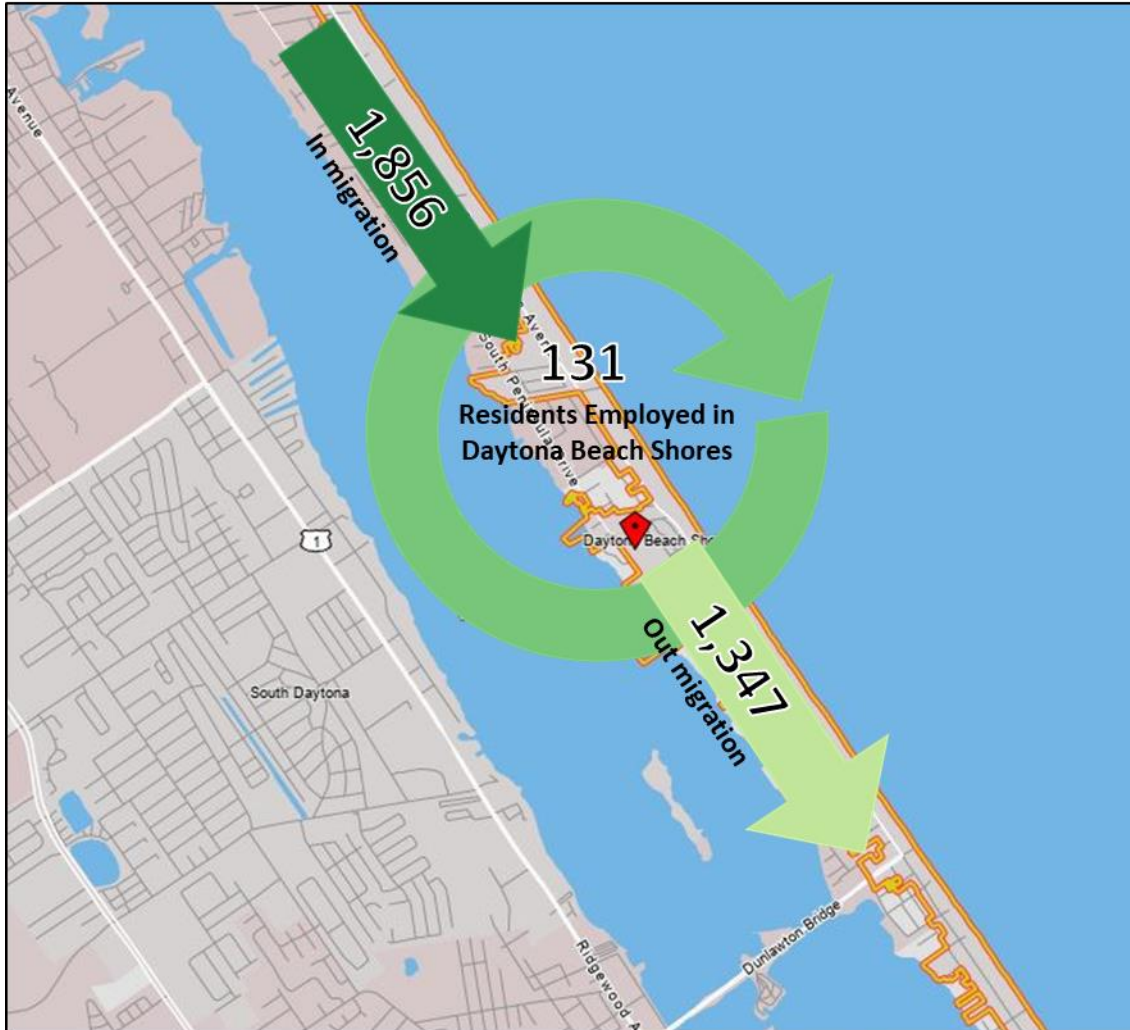

EMPLOYMENT INFLOW / OUTFLOW – DAYTONA BEACH SHORES, FL

■ 1,856 - Employed in Selection Area, Live Outside
■ 1,347 - Live in Selection Area, Employed Outside
■ 131 - Employed and Live in Selection Area

2019 Inflow/Outflow Job Counts (All Jobs)		Count
Employed in Daytona Beach Shores		1,987
Employed in Daytona Beach Shores but Living Outside		1,856
Employed and Living in Daytona Beach Shores		131
Living in Daytona Beach Shores		1,478
Living in Daytona Beach Shores but Employed Outside		1,347
Living and Employed in Daytona Beach Shores		131
Net Inflow/Outflow for Daytona Beach Shores		509

Source: US Census On-the-Map Program – 2019 LODES Statistics. All Jobs