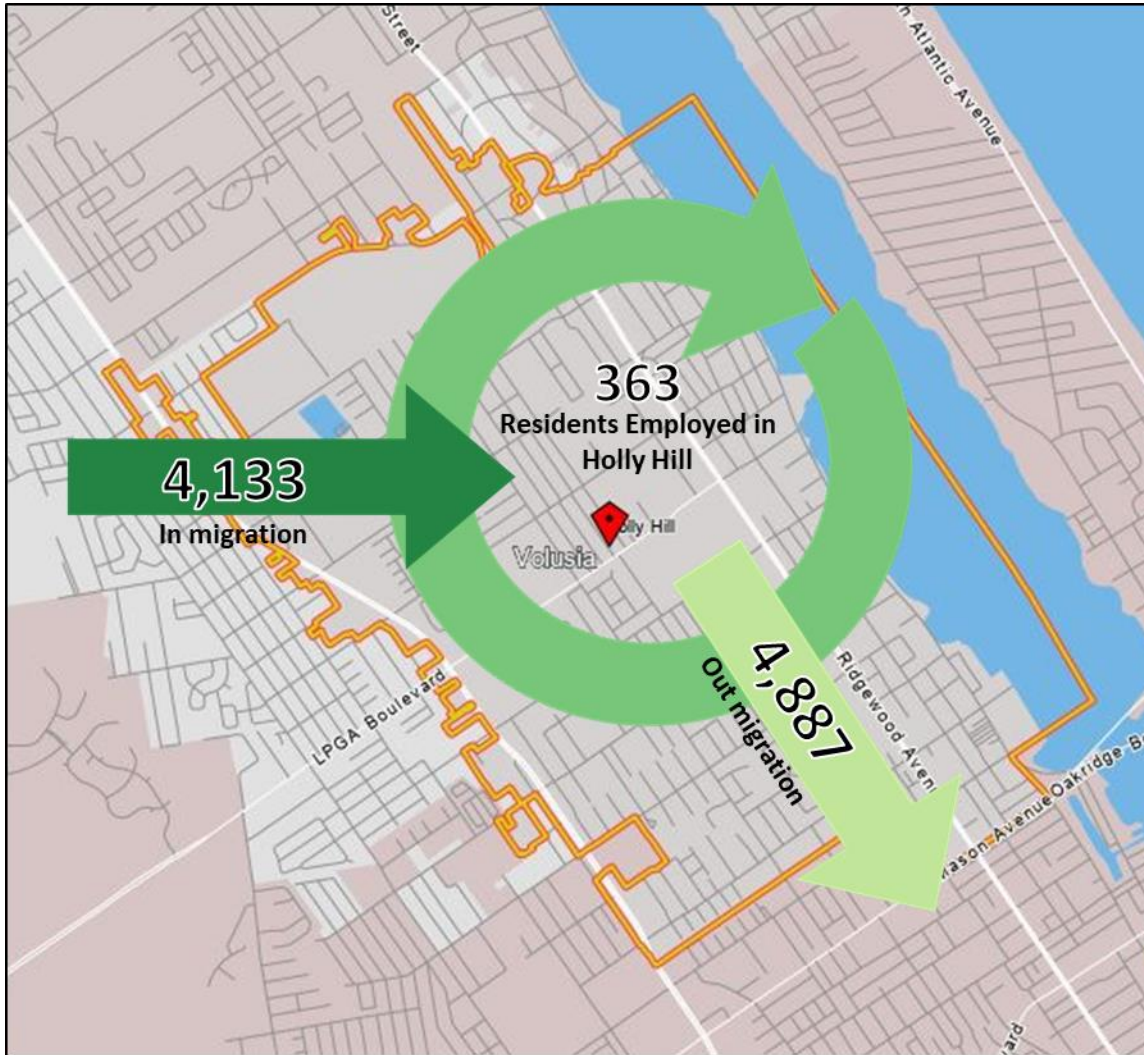

EMPLOYMENT INFLOW / OUTFLOW – HOLLY HILL, FL

- 4,133 - Employed in Selection Area, Live Outside
- 4,887 - Live in Selection Area, Employed Outside
- 363 - Employed and Live in Selection Area

2019 Inflow/Outflow Job Counts (All Jobs)		Count
Employed in Holly Hill		4,496
Employed in Holly Hill but Living Outside		4,133
Employed and Living in Holly Hill		363
Living in Holly Hill		5,250
Living in Holly Hill but Employed Outside		4,887
Living and Employed in Holly Hill		363
Net Inflow/Outflow for Holly Hill		(754)

Source: US Census On-the-Map Program – 2019 LODES Statistics. All Jobs