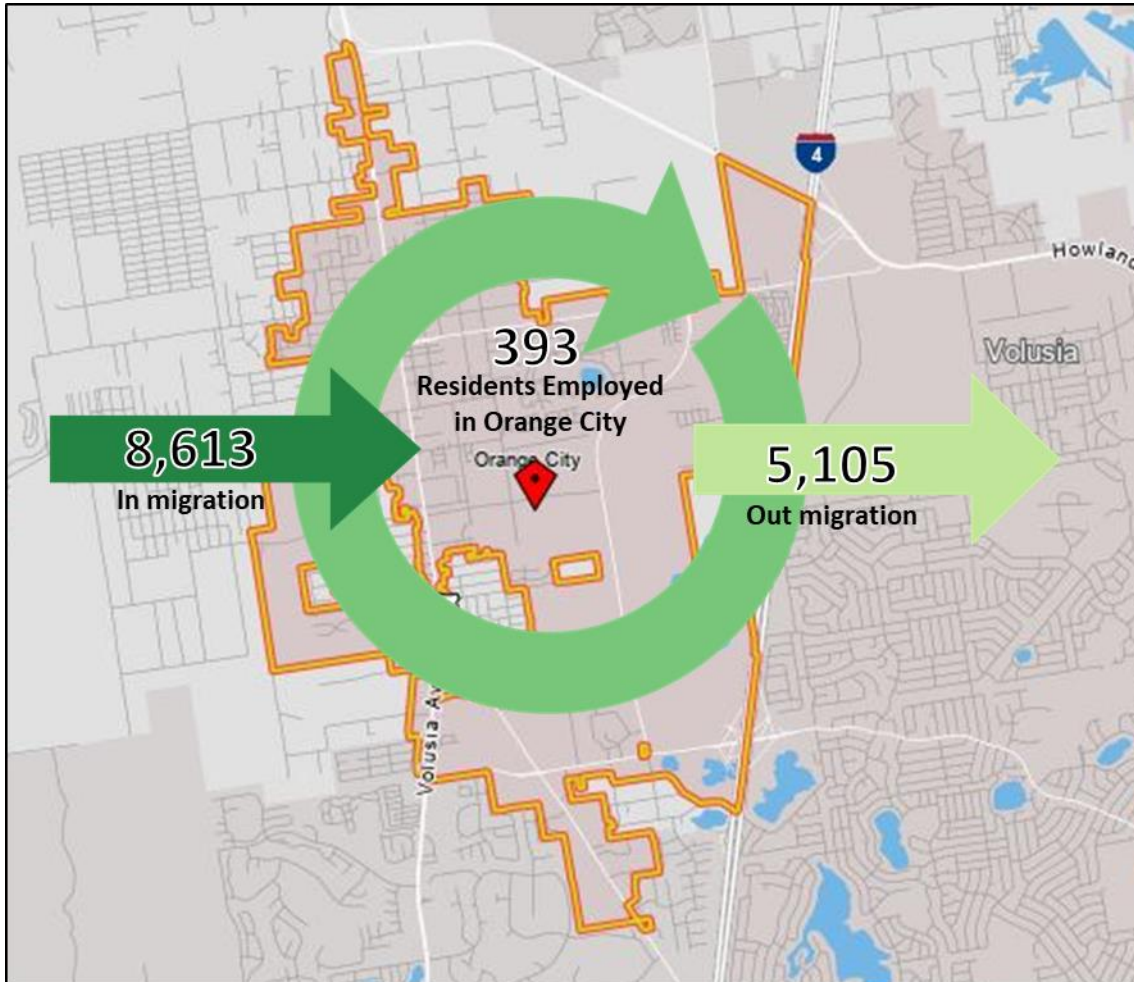

# EMPLOYMENT INFLOW / OUTFLOW – ORANGE CITY, FL

■ 8,613 - Employed in Selection Area, Live Outside  
■ 5,105 - Live in Selection Area, Employed Outside  
■ 393 - Employed and Live in Selection Area

2019 Inflow/Outflow Job Counts (All Jobs)		Count
Employed in Orange City		9,006
Employed in Orange City but Living Outside		8,613
Employed and Living in Orange City		393
Living in Orange City		5,498
Living in Orange City but Employed Outside		5,105
Living and Employed in Orange City		393
<b>Net Inflow/Outflow for Orange City</b>		<b>3,508</b>

Source: US Census On-the-Map Program – 2019 LODES Statistics. All Jobs