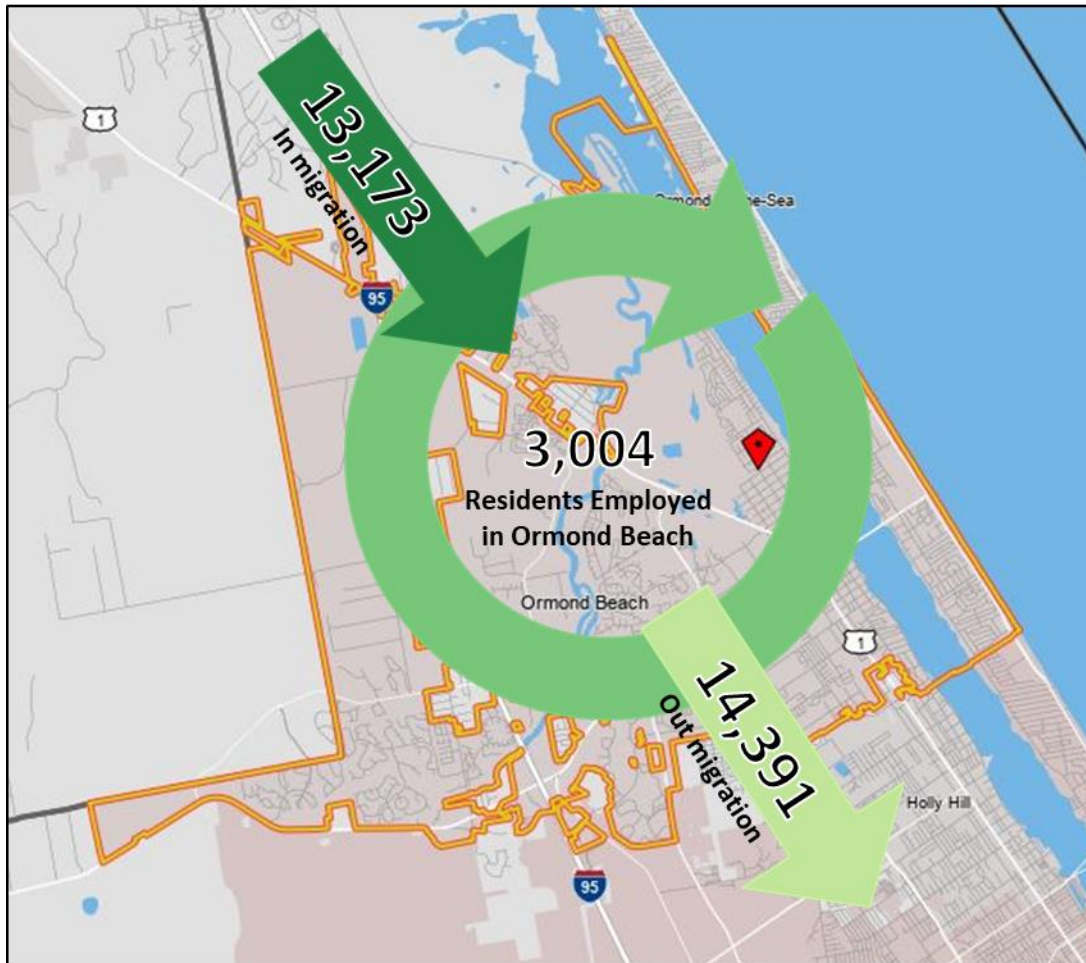

EMPLOYMENT INFLOW / OUTFLOW – ORMOND BEACH, FL

■ 13,173 - Employed in Selection Area, Live Outside
■ 14,391 - Live in Selection Area, Employed Outside
■ 3,004 - Employed and Live in Selection Area

2019 Inflow/Outflow Job Counts (All Jobs)		Count
Employed in Ormond Beach		16,177
Employed in Ormond Beach but Living Outside		13,173
Employed and Living in Ormond Beach		3,004
Living in Ormond Beach		17,395
Living in Ormond Beach but Employed Outside		14,391
Living and Employed in Ormond Beach		3,004
Net Inflow/Outflow for Ormond Beach		(1,218)

Source: US Census On-the-Map Program – 2019 LODES Statistics. All Jobs