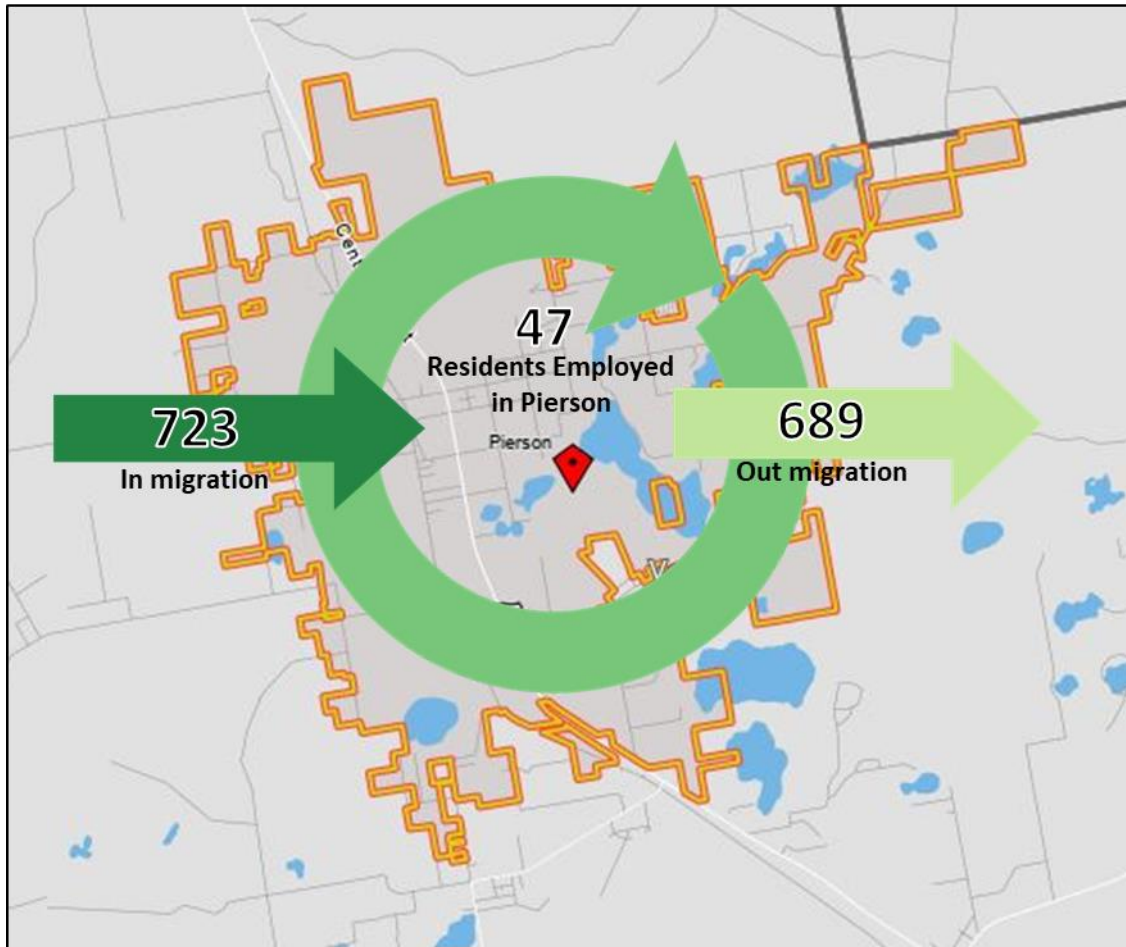

# EMPLOYMENT INFLOW / OUTFLOW – PIERSON, FL

- 723 - Employed in Selection Area, Live Outside
- 689 - Live in Selection Area, Employed Outside
- 47 - Employed and Live in Selection Area

2019 Inflow/Outflow Job Counts (All Jobs)	Count
Employed in Pierson	770
Employed in Pierson but Living Outside	723
Employed and Living in Pierson	47
Living in Pierson	736
Living in Pierson but Employed Outside	689
Living and Employed in Pierson	47
<b>Net Inflow/Outflow for Pierson</b>	<b>34</b>

Source: US Census On-the-Map Program – 2019 LODES Statistics. All Jobs