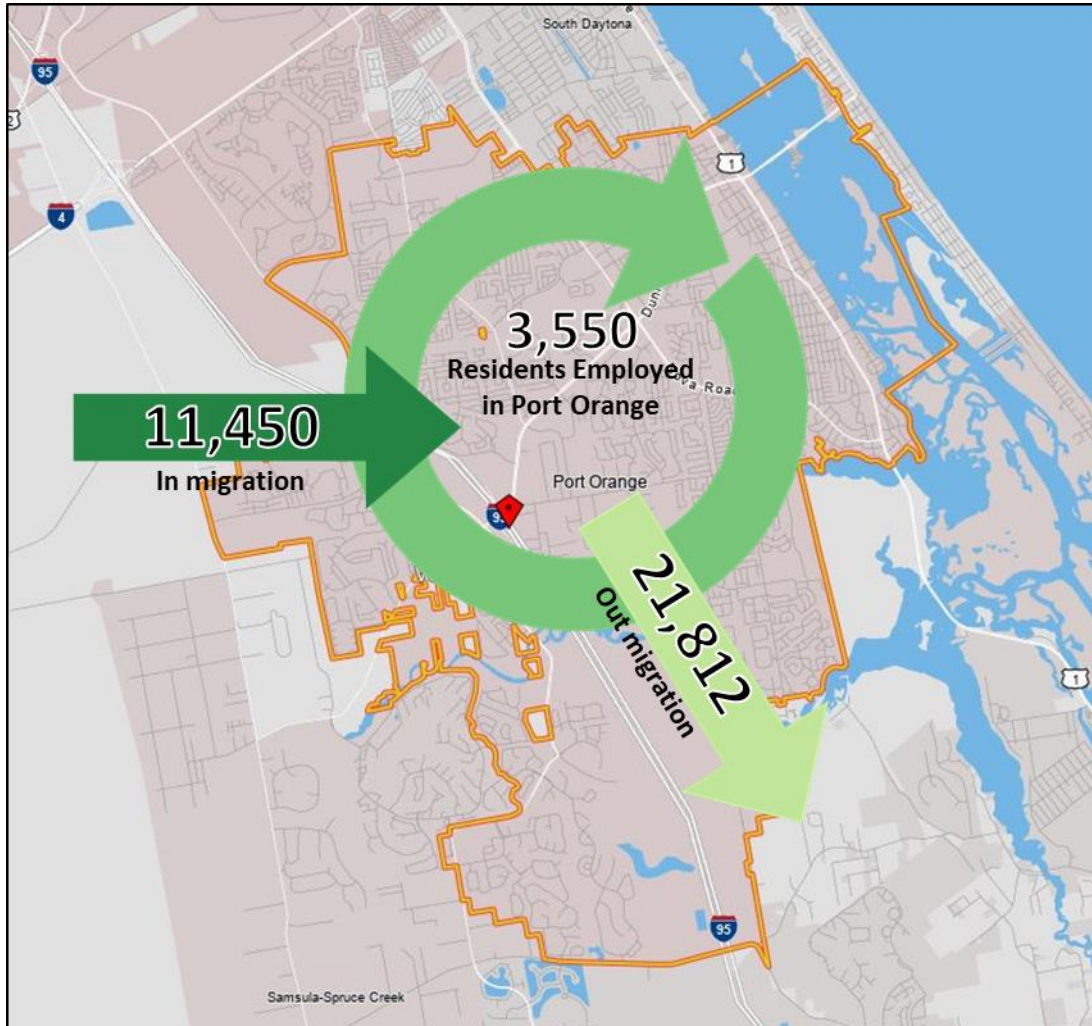

EMPLOYMENT INFLOW / OUTFLOW – PORT ORANGE, FL

- 11,450 - Employed in Selection Area, Live Outside
- 21,812 - Live in Selection Area, Employed Outside
- 3,550 - Employed and Live in Selection Area

2019 Inflow/Outflow Job Counts (All Jobs)	Count
Employed in Port Orange	15,000
Employed in Port Orange but Living Outside	11,450
Employed and Living in Port Orange	3,550
Living in Port Orange	25,362
Living in Port Orange but Employed Outside	21,812
Living and Employed in Port Orange	3,550
Net Inflow/Outflow for Port Orange	(10,362)

Source: US Census On-the-Map Program – 2019 LODES Statistics. All Jobs