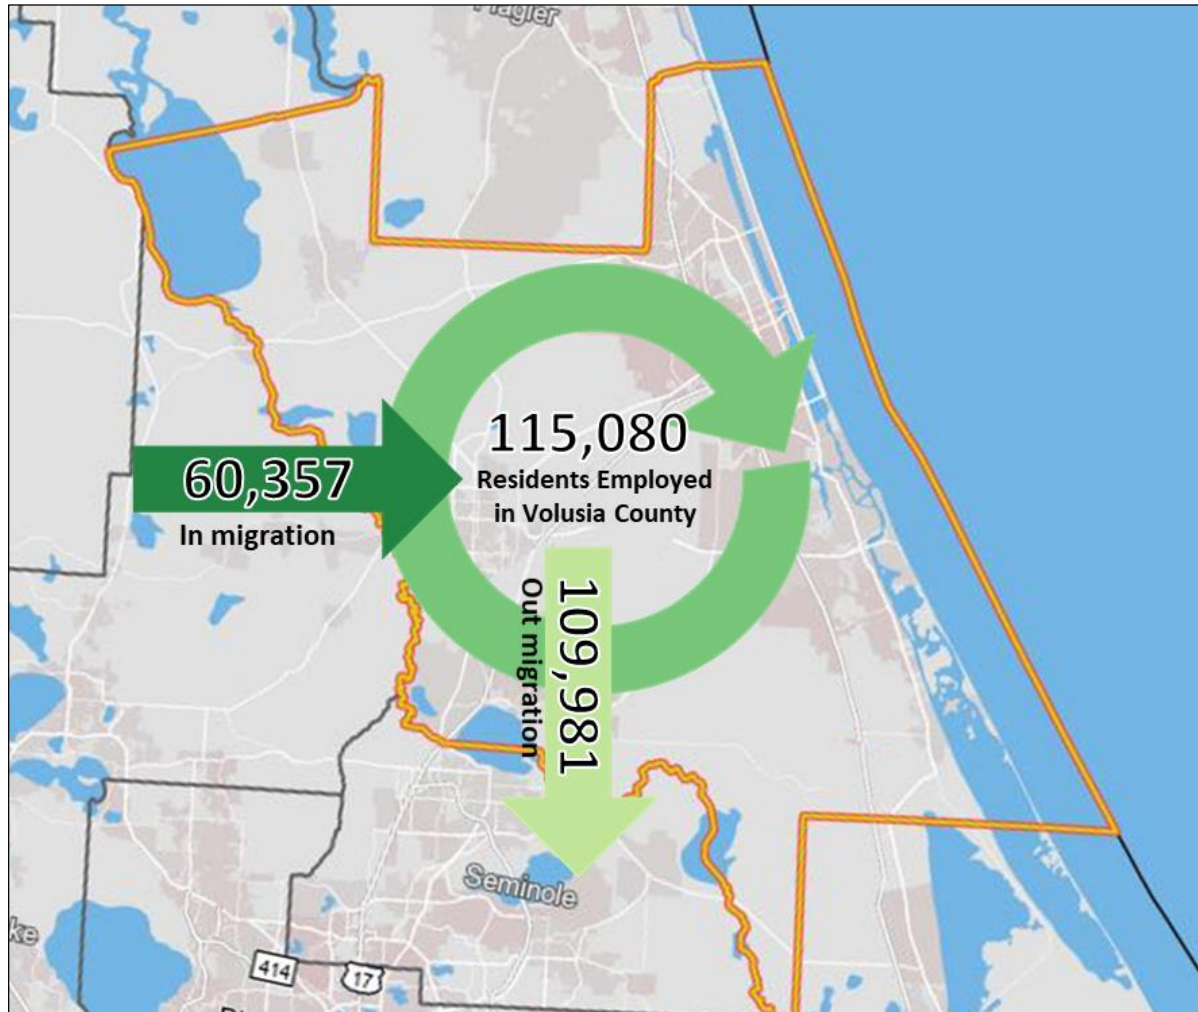

EMPLOYMENT INFLOW/OUTFLOW – VOLUSIA COUNTY, FL

- 60,357 - Employed in Selection Area, Live Outside
- 109,981 - Live in Selection Area, Employed Outside
- 115,080 - Employed and Live in Selection Area

2019 Inflow/Outflow Job Counts (All Jobs)		Count
Employed in Volusia County		175,437
Employed in Volusia County but Living Outside		60,357
Employed and Living in the Selection Area		115,080
Living in Volusia County		225,061
Living in Volusia County but Employed Outside		109,981
Living and Employed in Volusia County		115,080
Net Inflow/Outflow for Volusia County		(49,624)

Volusia County Net Worker Out Migration by Industry