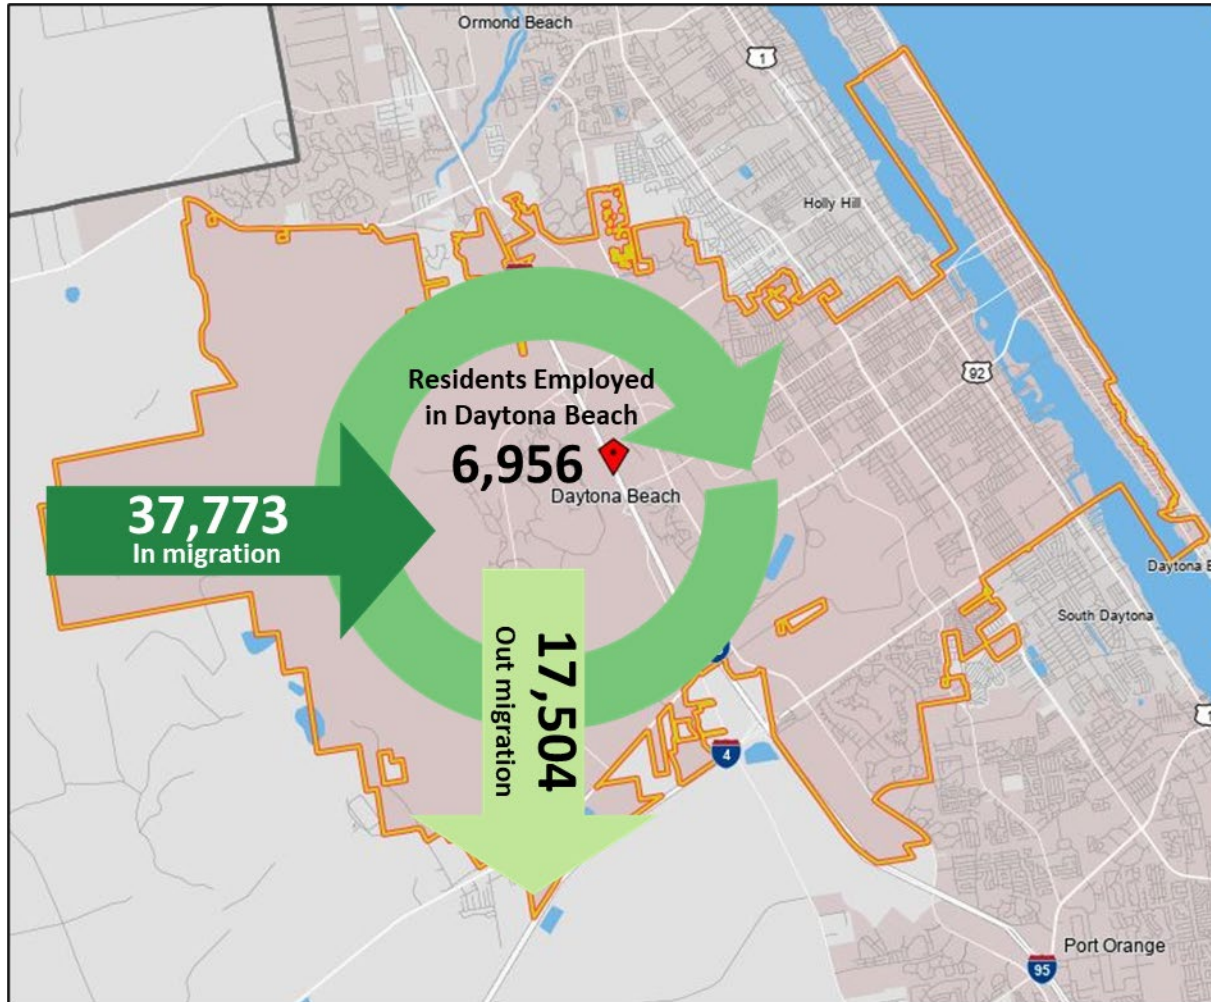

Daytona Beach, FL Employment Inflow/Outflow

- 37,773 - Employed in Selection Area, Live Outside
- 17,504 - Live in Selection Area, Employed Outside
- 6,956 - Employed and Live in Selection Area

2021 Inflow/Outflow Job Counts (Primary Jobs)		Count
Employed in Daytona Beach		44,729
Employed in Daytona Beach but Living Outside		37,773
Employed and Living in Daytona Beach		6,956
Living in Daytona Beach		24,460
Living in Daytona Beach but Employed Outside		17,504
Living and Employed in Daytona Beach		6,956
Net Inflow/Outflow for Daytona Beach		20,269

Source: US Census On-the-Map Program – 2021 LODES Statistics. Primary Jobs