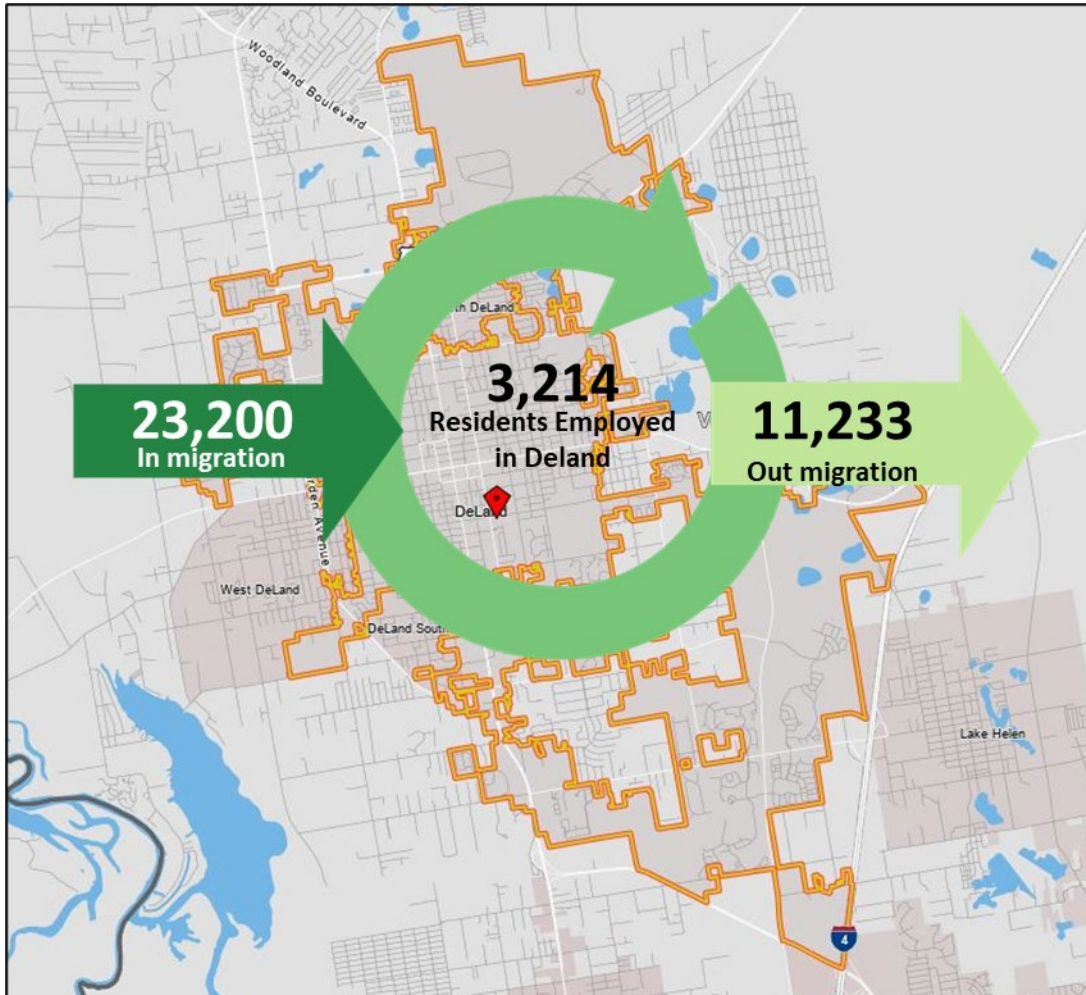

DeLand, FL Employment Inflow/Outflow

- 23,200 - Employed in Selection Area, Live Outside
- 11,233 - Live in Selection Area, Employed Outside
- 3,214 - Employed and Live in Selection Area

2021 Inflow/Outflow Job Counts (Primary Jobs)	Count
Employed in DeLand	26,414
Employed in DeLand but Living Outside	23,200
Employed and Living in DeLand	3,214
Living in DeLand	14,447
Living in DeLand but Employed Outside	11,233
Living and Employed in DeLand	3,214
Net Inflow/Outflow for DeLand	11,967

Source: US Census On-the-Map Program – 2021 LODES Statistics. Primary Jobs