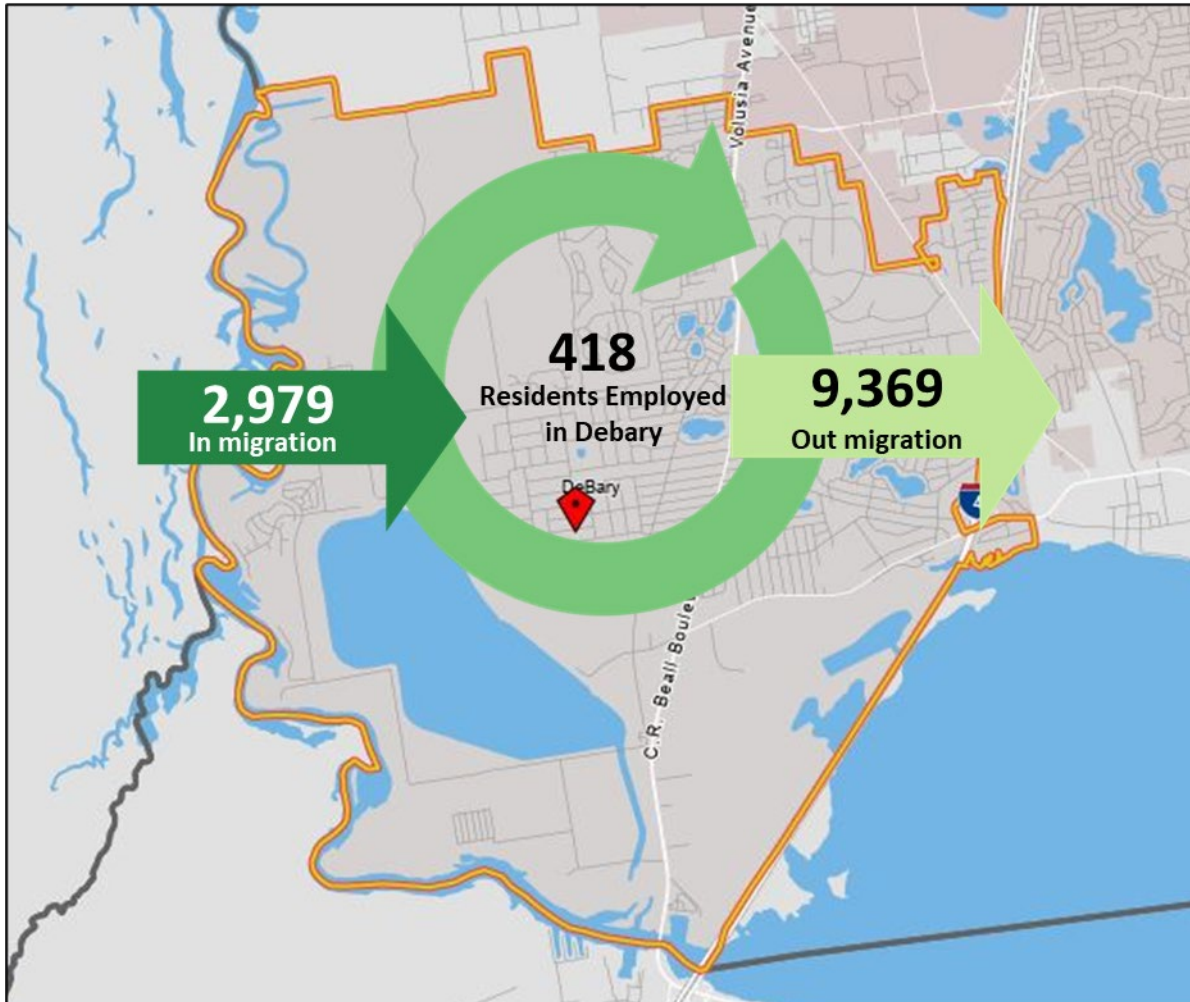

# DeBary, FL Employment Inflow/Outflow

- 2,979 - Employed in Selection Area, Live Outside
- 9,369 - Live in Selection Area, Employed Outside
- 418 - Employed and Live in Selection Area

2021 Inflow/Outflow Job Counts (Primary Jobs)	Count
Employed in DeBary	3,397
Employed in DeBary but Living Outside	2,979
Employed and Living in DeBary	418
Living in DeBary	9,787
Living in DeBary but Employed Outside	9,369
Living and Employed in DeBary	418
<b>Net Inflow/Outflow for DeBary</b>	<b>(6,390)</b>

Source: US Census On-the-Map Program – 2021 LODES Statistics. Primary Jobs