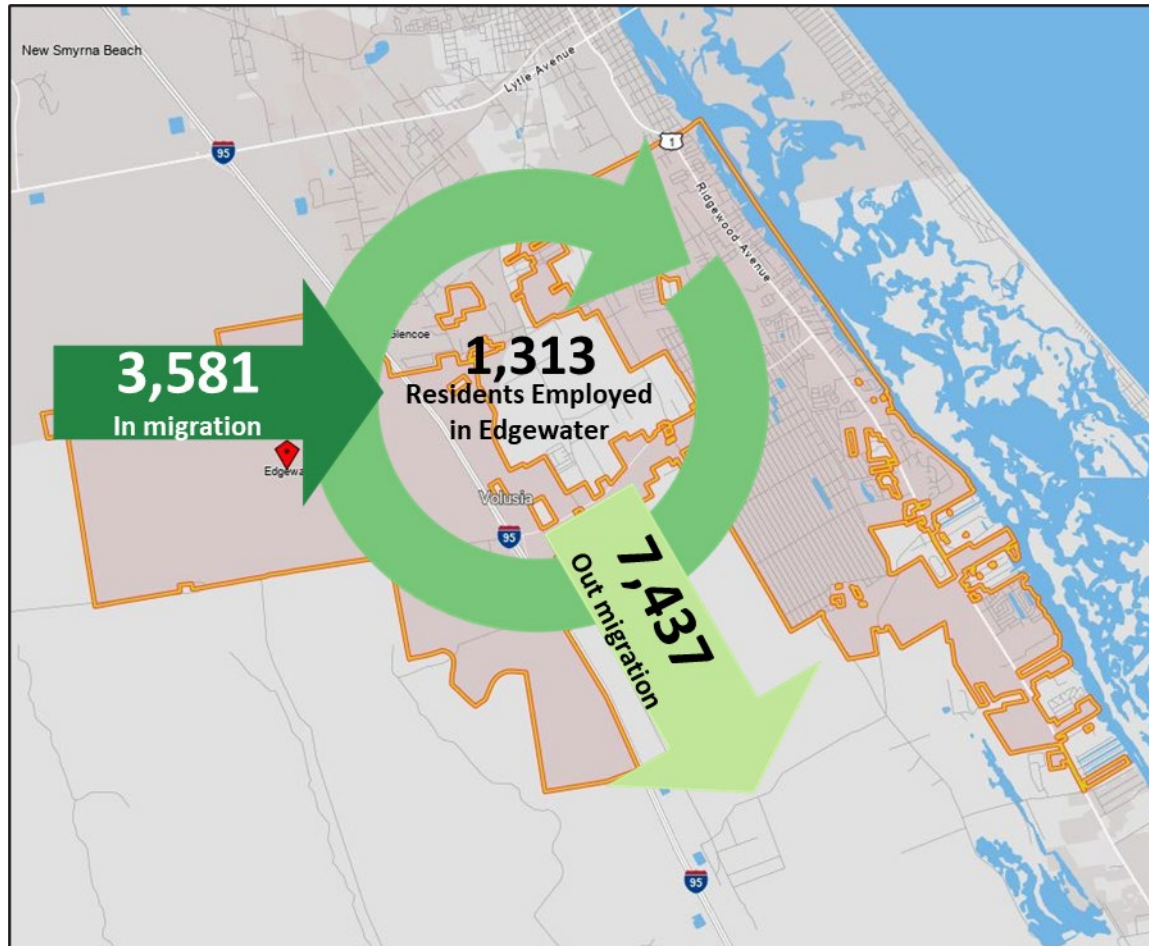

# Edgewater, FL Employment Inflow/Outflow

- 3,581 - Employed in Selection Area, Live Outside
- 7,437 - Live in Selection Area, Employed Outside
- 1,313 - Employed and Live in Selection Area

2021 Inflow/Outflow Job Counts (Primary Jobs)		Count
Employed in Edgewater		4,894
Employed in Edgewater but Living Outside		3,581
Employed and Living in Edgewater		1,313
Living in Edgewater		8,750
Living in Edgewater but Employed Outside		7,437
Living and Employed in Edgewater		1,313
<b>Net Inflow/Outflow for Edgewater</b>		<b>(3,856)</b>

Source: US Census On-the-Map Program – 2021 LODES Statistics. Primary Jobs