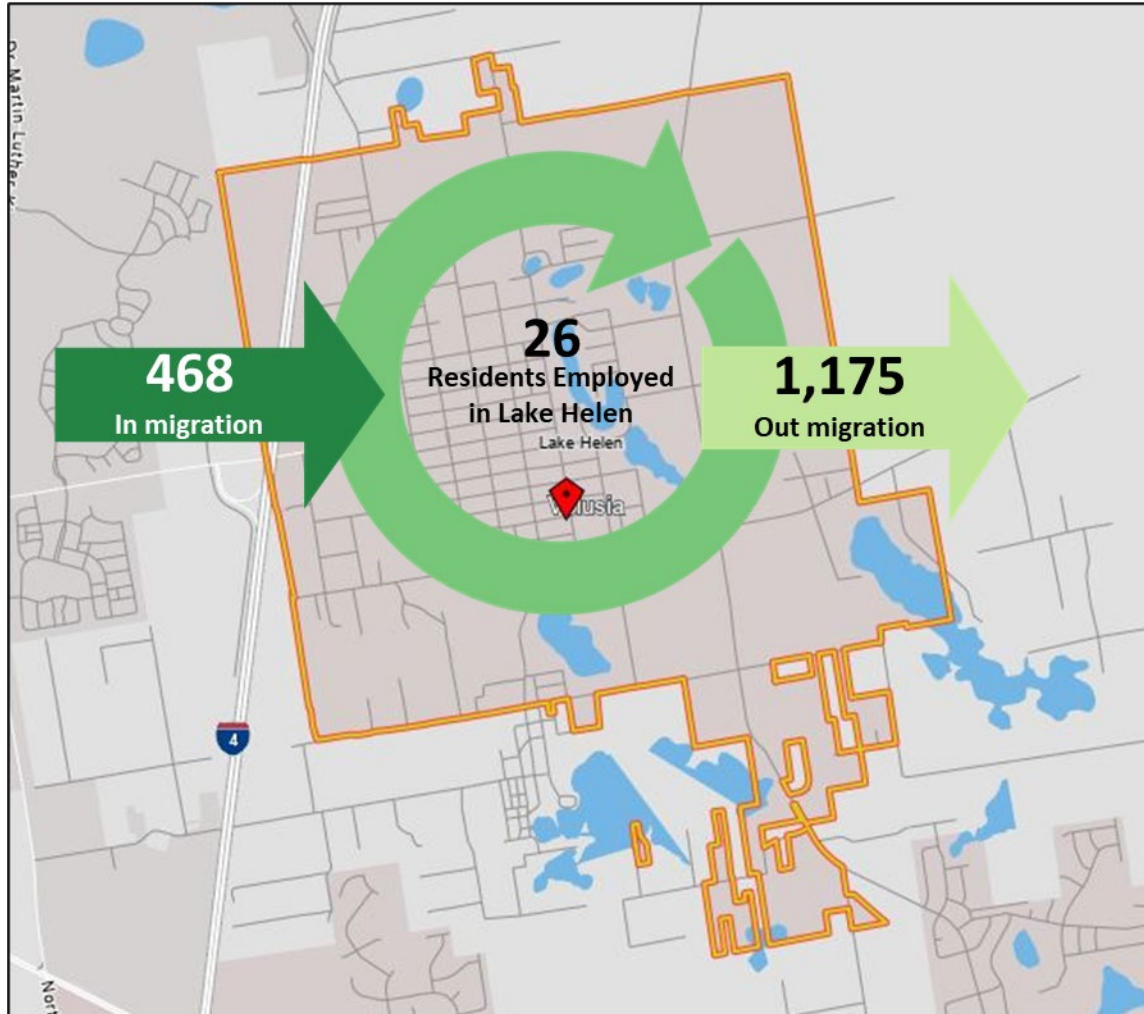

Lake Helen, FL Employment Inflow/Outflow

- 468 - Employed in Selection Area, Live Outside
- 1,175 - Live in Selection Area, Employed Outside
- 26 - Employed and Live in Selection Area

2021 Inflow/Outflow Job Counts (Primary Jobs)		Count
Employed in Lake Helen		494
Employed in Lake Helen but Living Outside		468
Employed and Living in Lake Helen		26
Living in Lake Helen		1,201
Living in Lake Helen but Employed Outside		1,175
Living and Employed in Lake Helen		26
Net Inflow/Outflow for Lake Helen		(707)

Source: US Census On-the-Map Program – 2021 LODES Statistics. Primary Jobs