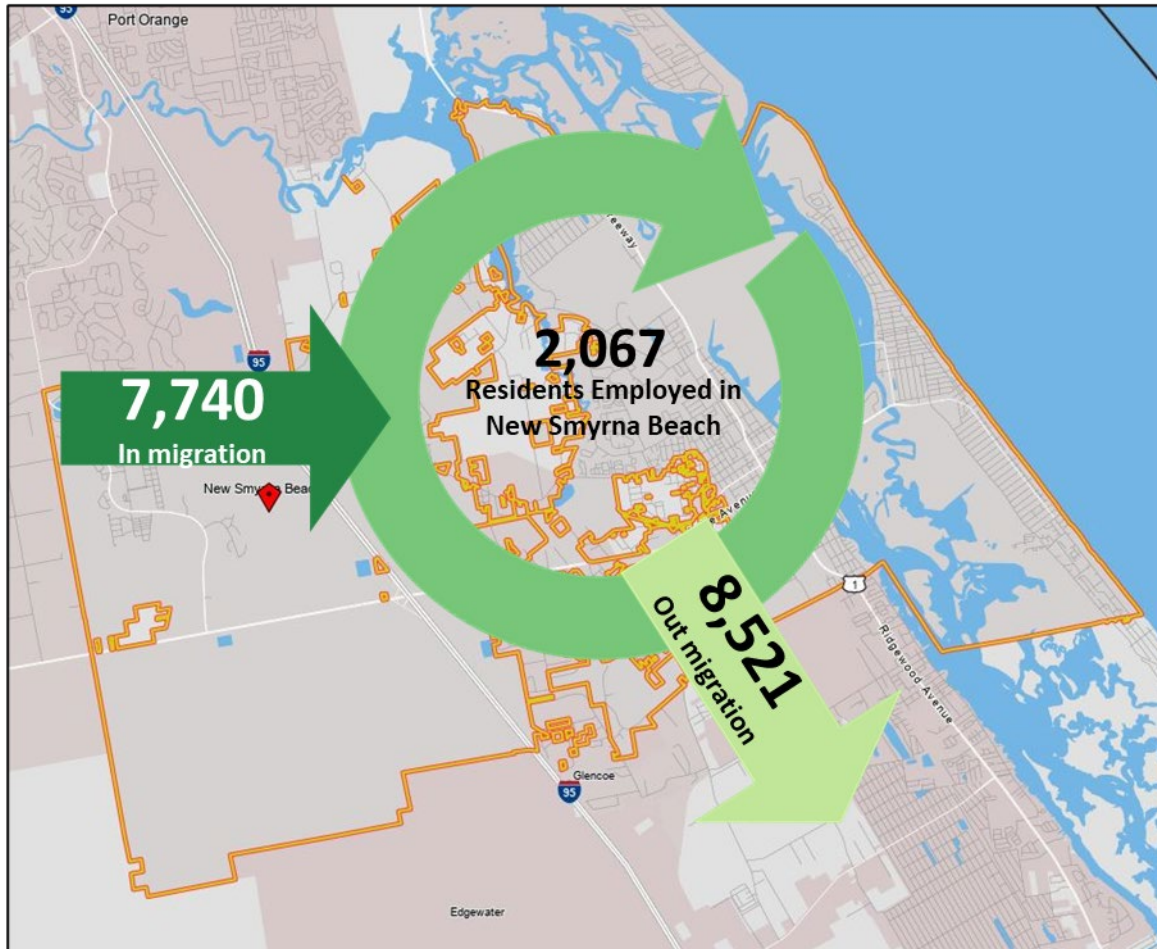

New Smyrna Beach, FL Employment Inflow/Outflow

- 7,740 - Employed in Selection Area, Live Outside
- 8,521 - Live in Selection Area, Employed Outside
- 2,067 - Employed and Live in Selection Area

2021 Inflow/Outflow Job Counts (Primary Jobs)		Count
Employed in New Smyrna Beach		9,807
Employed in New Smyrna Beach but Living Outside		7,740
Employed and Living in New Smyrna Beach		2,067
Living in New Smyrna Beach		10,588
Living in New Smyrna Beach but Employed Outside		8,521
Living and Employed in New Smyrna Beach		2,067
Net Inflow/Outflow for New Smyrna Beach		(781)

Source: US Census On-the-Map Program – 2021 LODES Statistics. Primary Jobs