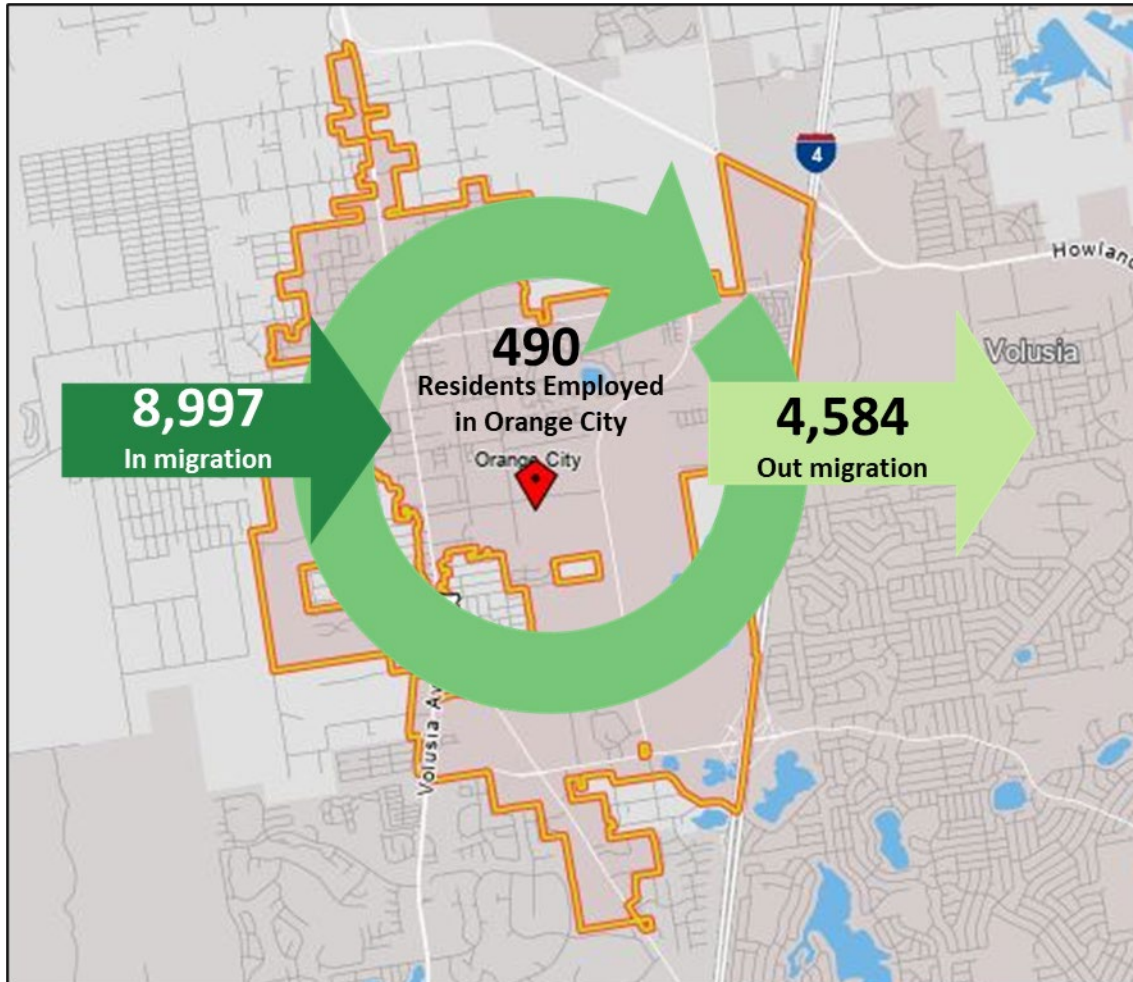

# Orange City, FL Employment Inflow/Outflow

- 8,997 - Employed in Selection Area, Live Outside
- 4,584 - Live in Selection Area, Employed Outside
- 490 - Employed and Live in Selection Area

2021 Inflow/Outflow Job Counts (Primary Jobs)	Count
Employed in Orange City	9,487
Employed in Orange City but Living Outside	8,997
Employed and Living in Orange City	490
Living in Orange City	5,074
Living in Orange City but Employed Outside	4,584
Living and Employed in Orange City	490
<b>Net Inflow/Outflow for Orange City</b>	<b>4,413</b>

Source: US Census On-the-Map Program – 2021 LODES Statistics. Primary Jobs