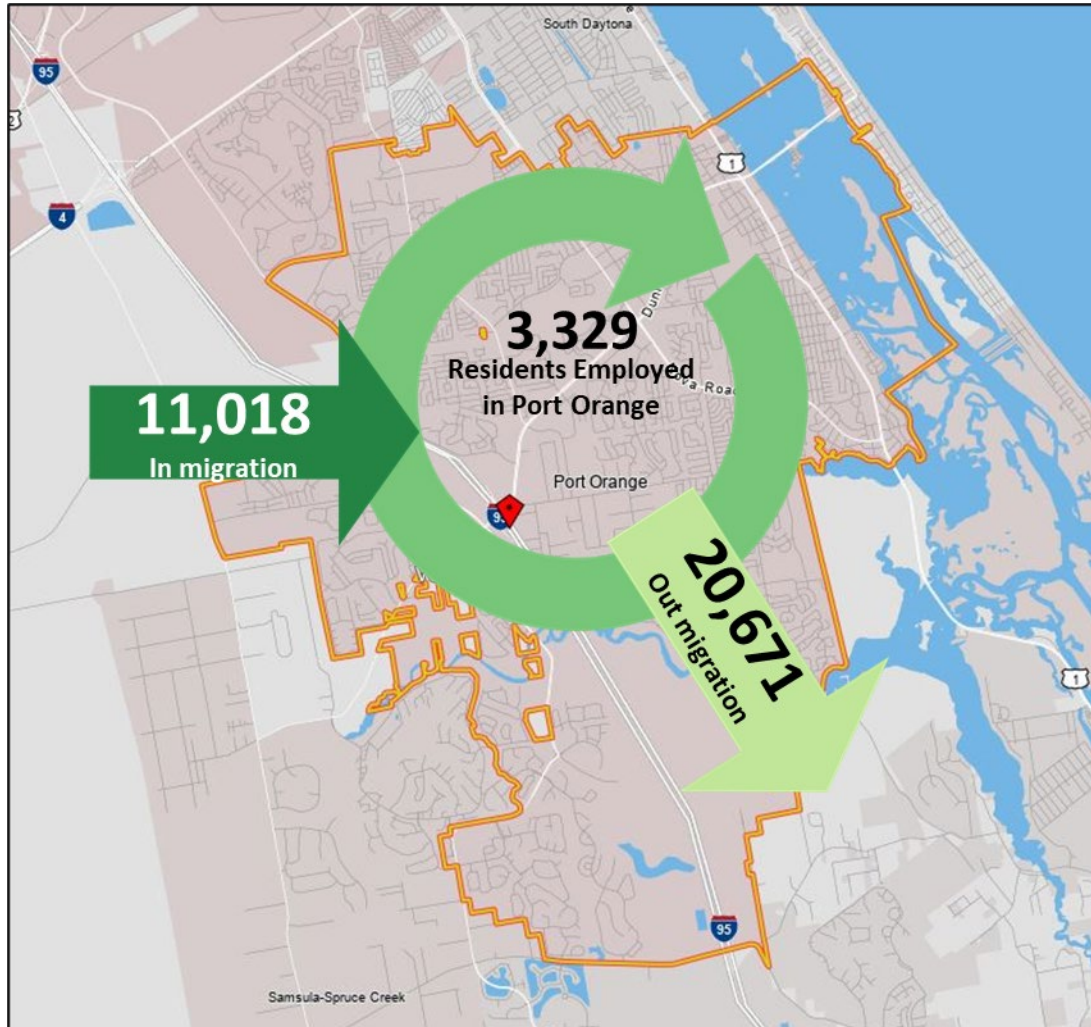

# Port Orange, FL Employment Inflow/Outflow

- 11,018 - Employed in Selection Area, Live Outside
- 20,671 - Live in Selection Area, Employed Outside
- 3,329 - Employed and Live in Selection Area

2021 Inflow/Outflow Job Counts (Primary Jobs)	Count
Employed in Port Orange	14,347
Employed in Port Orange but Living Outside	11,018
Employed and Living in Port Orange	3,329
Living in Port Orange	24,000
Living in Port Orange but Employed Outside	20,671
Living and Employed in Port Orange	3,329
<b>Net Inflow/Outflow for Port Orange</b>	<b>(9,653)</b>

Source: US Census On-the-Map Program – 2021 LODES Statistics. Primary Jobs