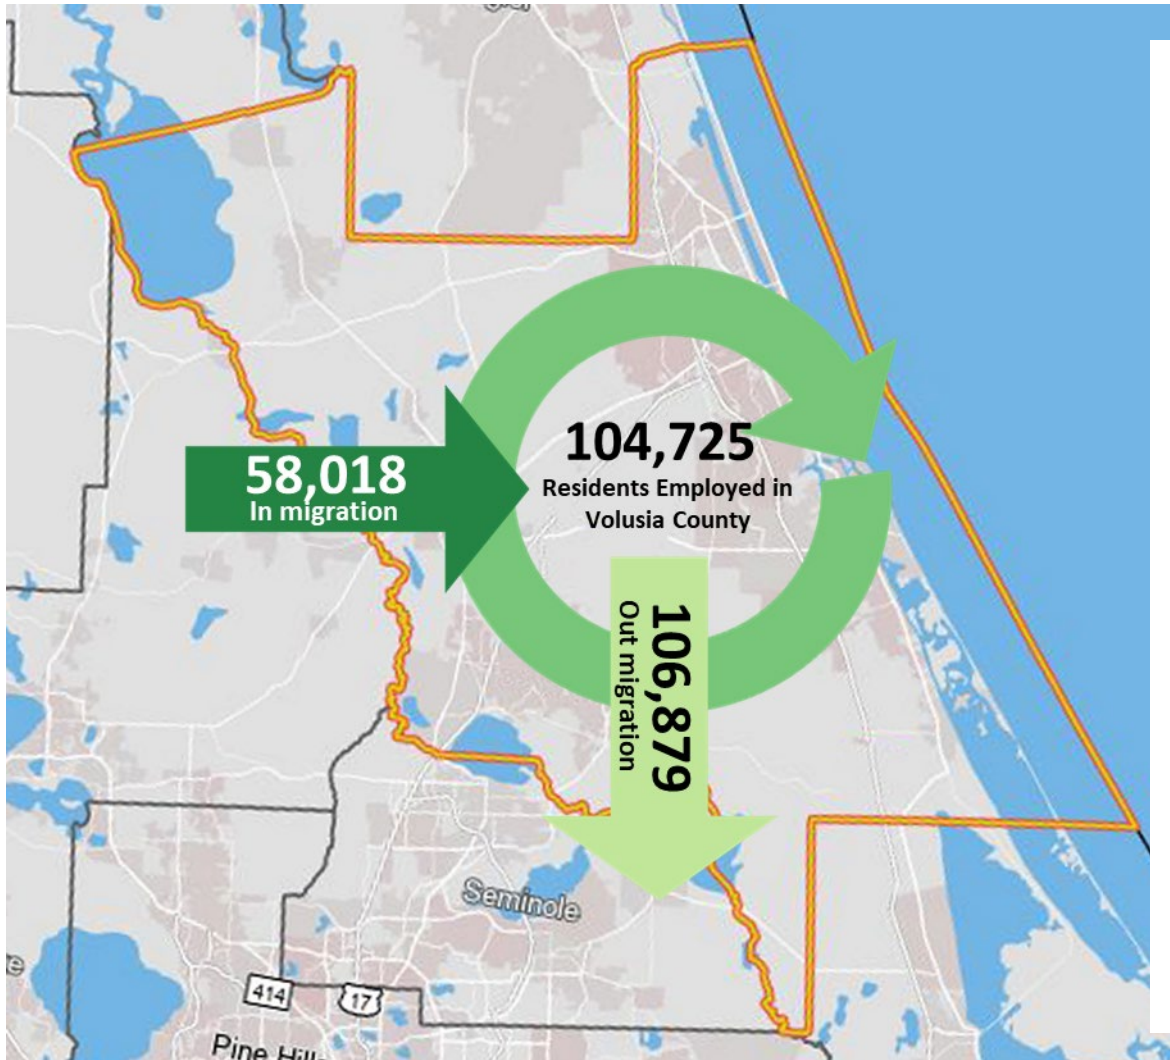

# Volusia County, FL Employment Inflow/Outflow

■ 58,018 - Employed in Selection Area, Live Outside  
■ 106,879 - Live in Selection Area, Employed Outside  
■ 104,725 - Employed and Live in Selection Area

2021 Inflow/Outflow Job Counts (Primary Jobs)	Count
Employed in Volusia County	162,743
Employed in Volusia County but Living Outside	58,018
Employed and Living in the Selection Area	104,725
Living in Volusia County	211,604
Living in Volusia County but Employed Outside	106,879
Living and Employed in Volusia County	104,725
<b>Net Inflow/Outflow for Volusia County</b>	<b>(48,861)</b>

# Volusia County Net Worker Out Migration by Industry