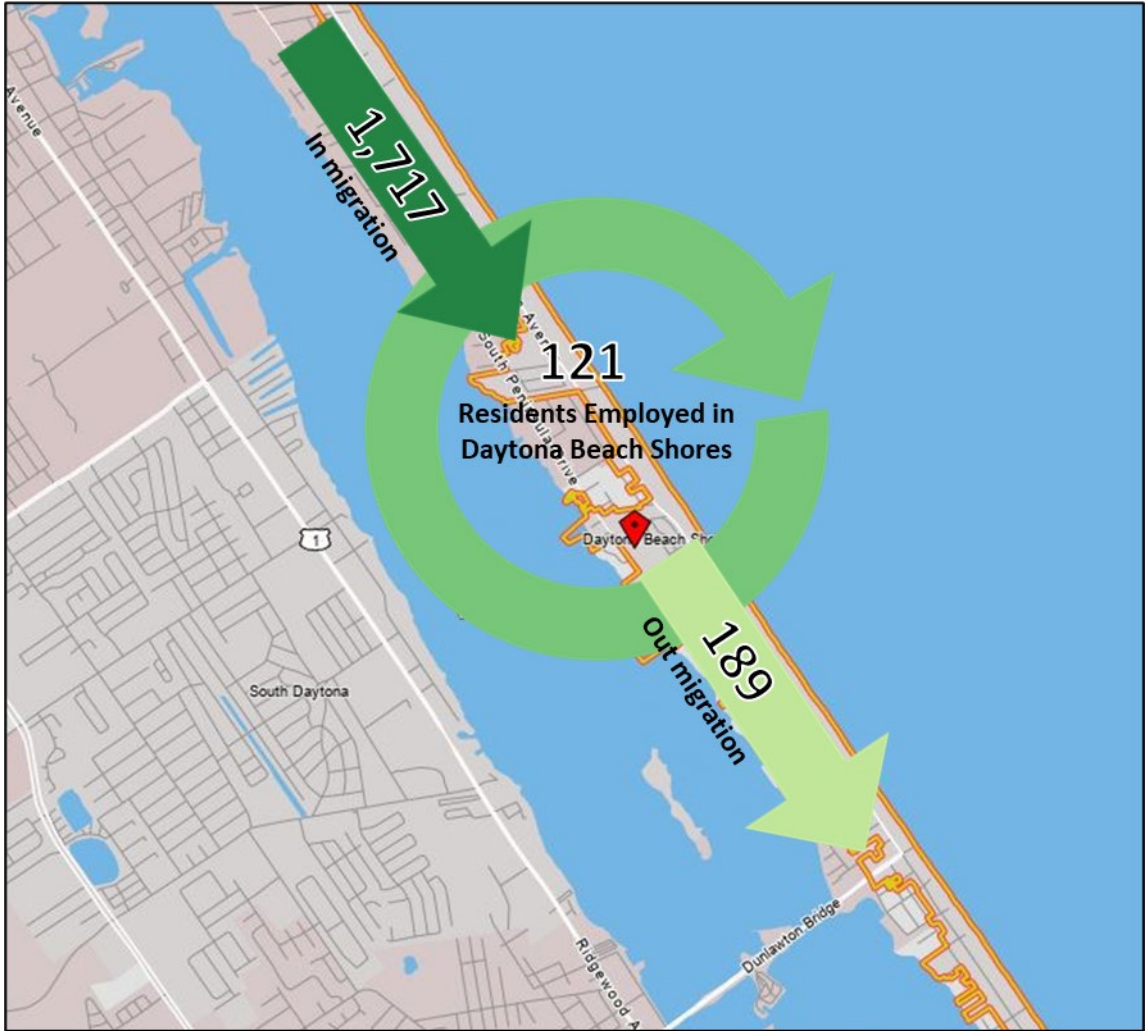

EMPLOYMENT INFLOW / OUTFLOW – DAYTONA BEACH SHORES, FL

■ 1,717 - Employed in Selection Area, Live Outside
■ 1,528 - Live in Selection Area, Employed Outside
■ 121 - Employed and Live in Selection Area

2020 Inflow/Outflow Job Counts (All Jobs)	Count
Employed in Daytona Beach Shores	1,838
Employed in Daytona Beach Shores but Living Outside	1,717
Employed and Living in Daytona Beach Shores	121
Living in Daytona Beach Shores	1,649
Living in Daytona Beach Shores but Employed Outside	1,528
Living and Employed in Daytona Beach Shores	121
Net Inflow/Outflow for Daytona Beach Shores	189

Source: US Census On-the-Map Program – 2020 LODES Statistics. All Jobs