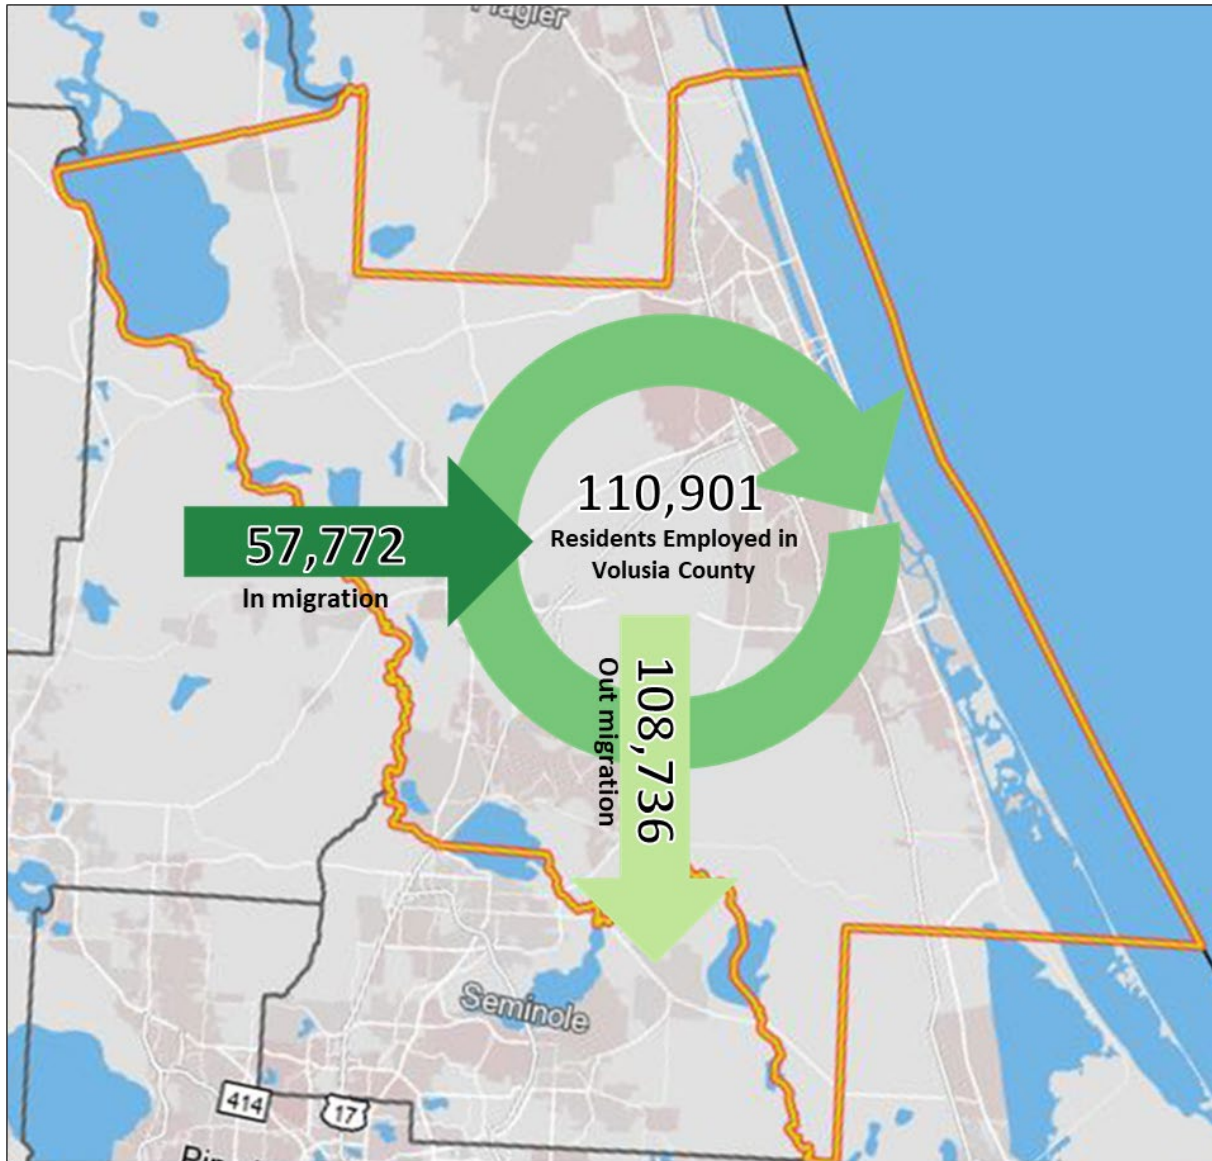

# Volusia County Employment Inflow/Outflow

- 57,772 - Employed in Selection Area, Live Outside
- 108,736 - Live in Selection Area, Employed Outside
- 110,901 - Employed and Live in Selection Area

2020 Inflow/Outflow Job Counts (All Jobs)	Count
Employed in Volusia County	168,673
Employed in Volusia County but Living Outside	57,772
Employed and Living in the Selection Area	110,901
Living in Volusia County	219,637
Living in Volusia County but Employed Outside	108,736
Living and Employed in Volusia County	110,901
<b>Net Inflow/Outflow for Volusia County</b>	<b>(50,964)</b>

# Volusia County Net Worker Out-Migration by Industry